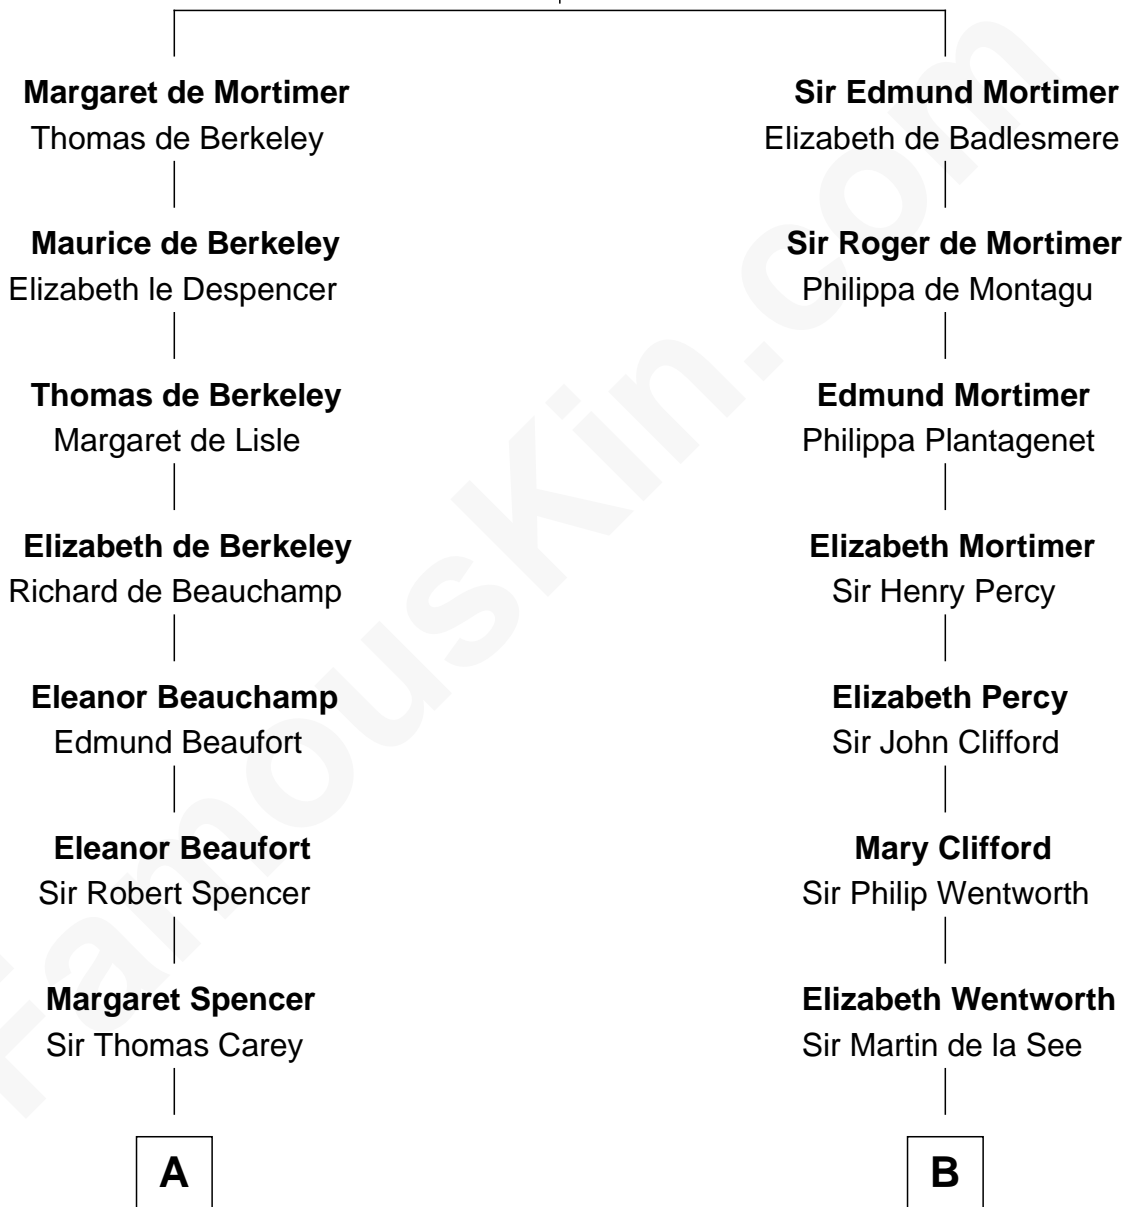

FamousKin.com Relationship Chart of

Nelson Rockefeller
41st U.S. Vice-President

21st cousin of

Alice (Lee) Roosevelt
First Wife of President Theodore Roosevelt

Roger de Mortimer
Joan de Geneville

C

Lucy Avery
Godfrey Lewis Rockefeller

William Avery Rockefeller
Eliza Davison

John Davison Rockefeller
Laura Celestia Spelman

John Davison Rockefeller
Abby Greene Aldrich

Nelson Rockefeller
41st U.S. Vice-President

D

Nancy Clarke
Francis Cabot