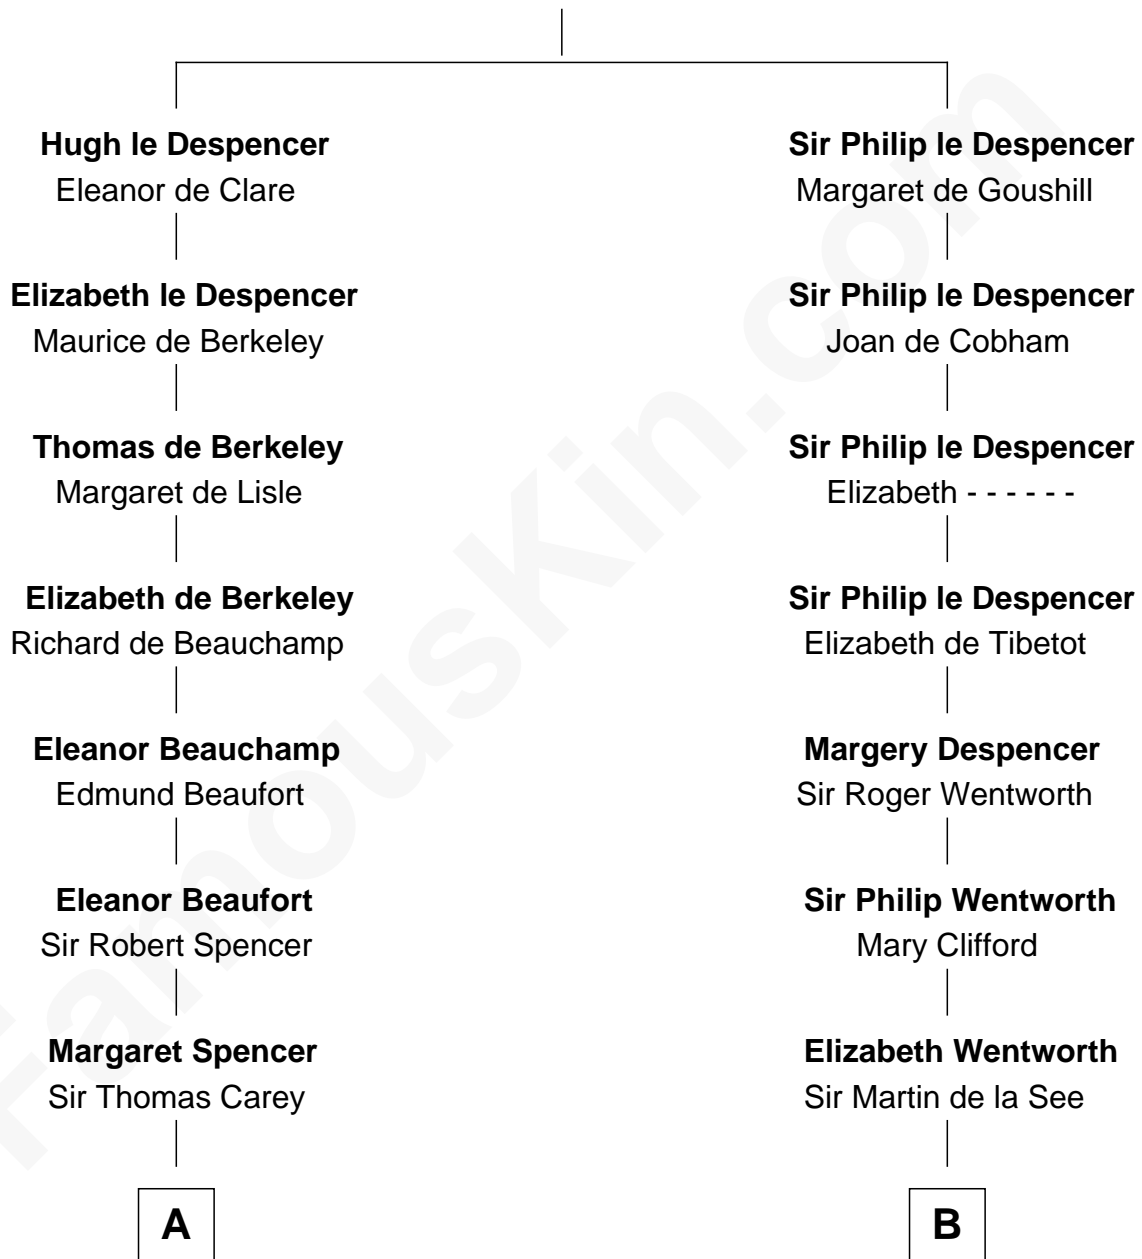

FamousKin.com Relationship Chart of

Nelson Rockefeller
41st U.S. Vice-President

21st cousin of

Alice (Lee) Roosevelt
First Wife of President Theodore Roosevelt

Sir Hugh le Despencer
Isabella de Beauchamp

C

Lucy Avery
Godfrey Lewis Rockefeller

William Avery Rockefeller
Eliza Davison

John Davison Rockefeller
Laura Celestia Spelman

John Davison Rockefeller
Abby Greene Aldrich

Nelson Rockefeller
41st U.S. Vice-President