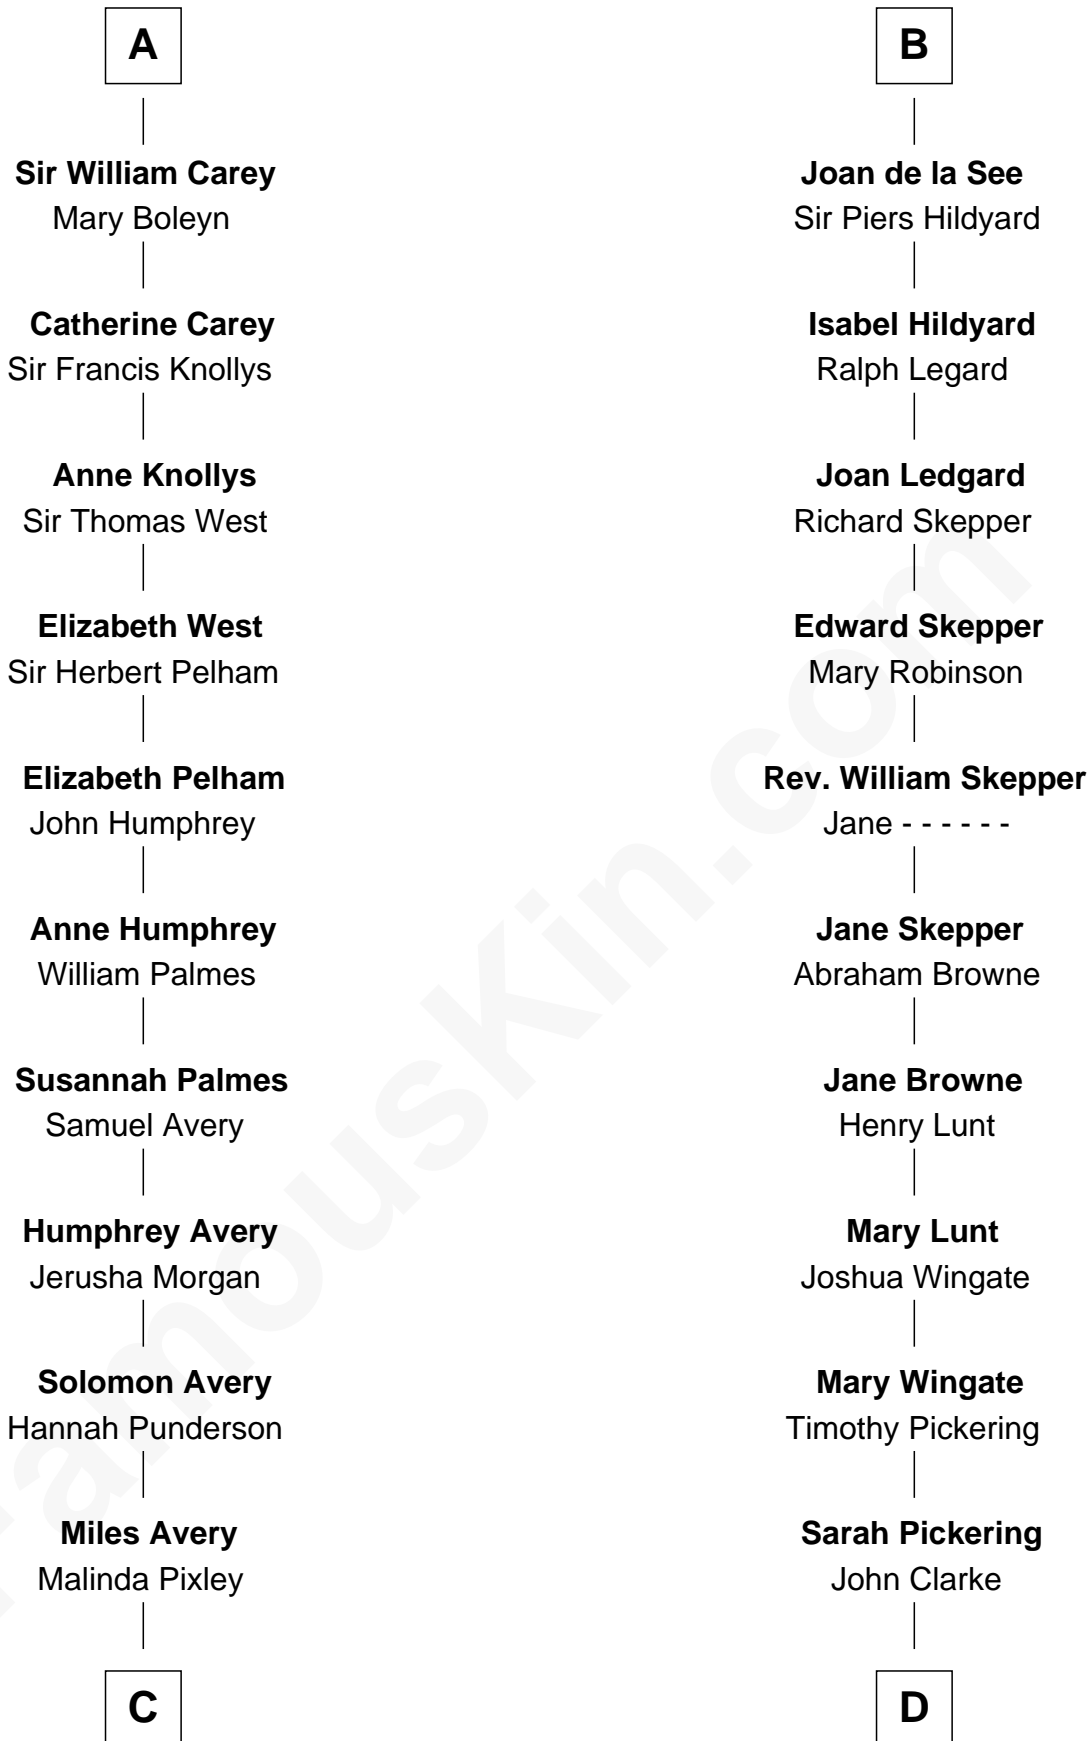

FamousKin.com Relationship Chart of

Nelson Rockefeller
41st U.S. Vice-President

21st cousin of

Alice (Lee) Roosevelt
First Wife of President Theodore Roosevelt

Sir Hugh le Despencer
Isabella de Beauchamp

C

Lucy Avery
Godfrey Lewis Rockefeller

William Avery Rockefeller
Eliza Davison

John Davison Rockefeller
Laura Celestia Spelman

John Davison Rockefeller
Abby Greene Aldrich

Nelson Rockefeller
41st U.S. Vice-President

D

Nancy Clarke
Francis Cabot

Mary Ann Cabot
Nathaniel Cabot Lee

John Clarke Lee
Harriet Paine Rose

George Cabot Lee
Caroline Watts Haskell

Alice (Lee) Roosevelt
Wife of President Theodore Roosevelt