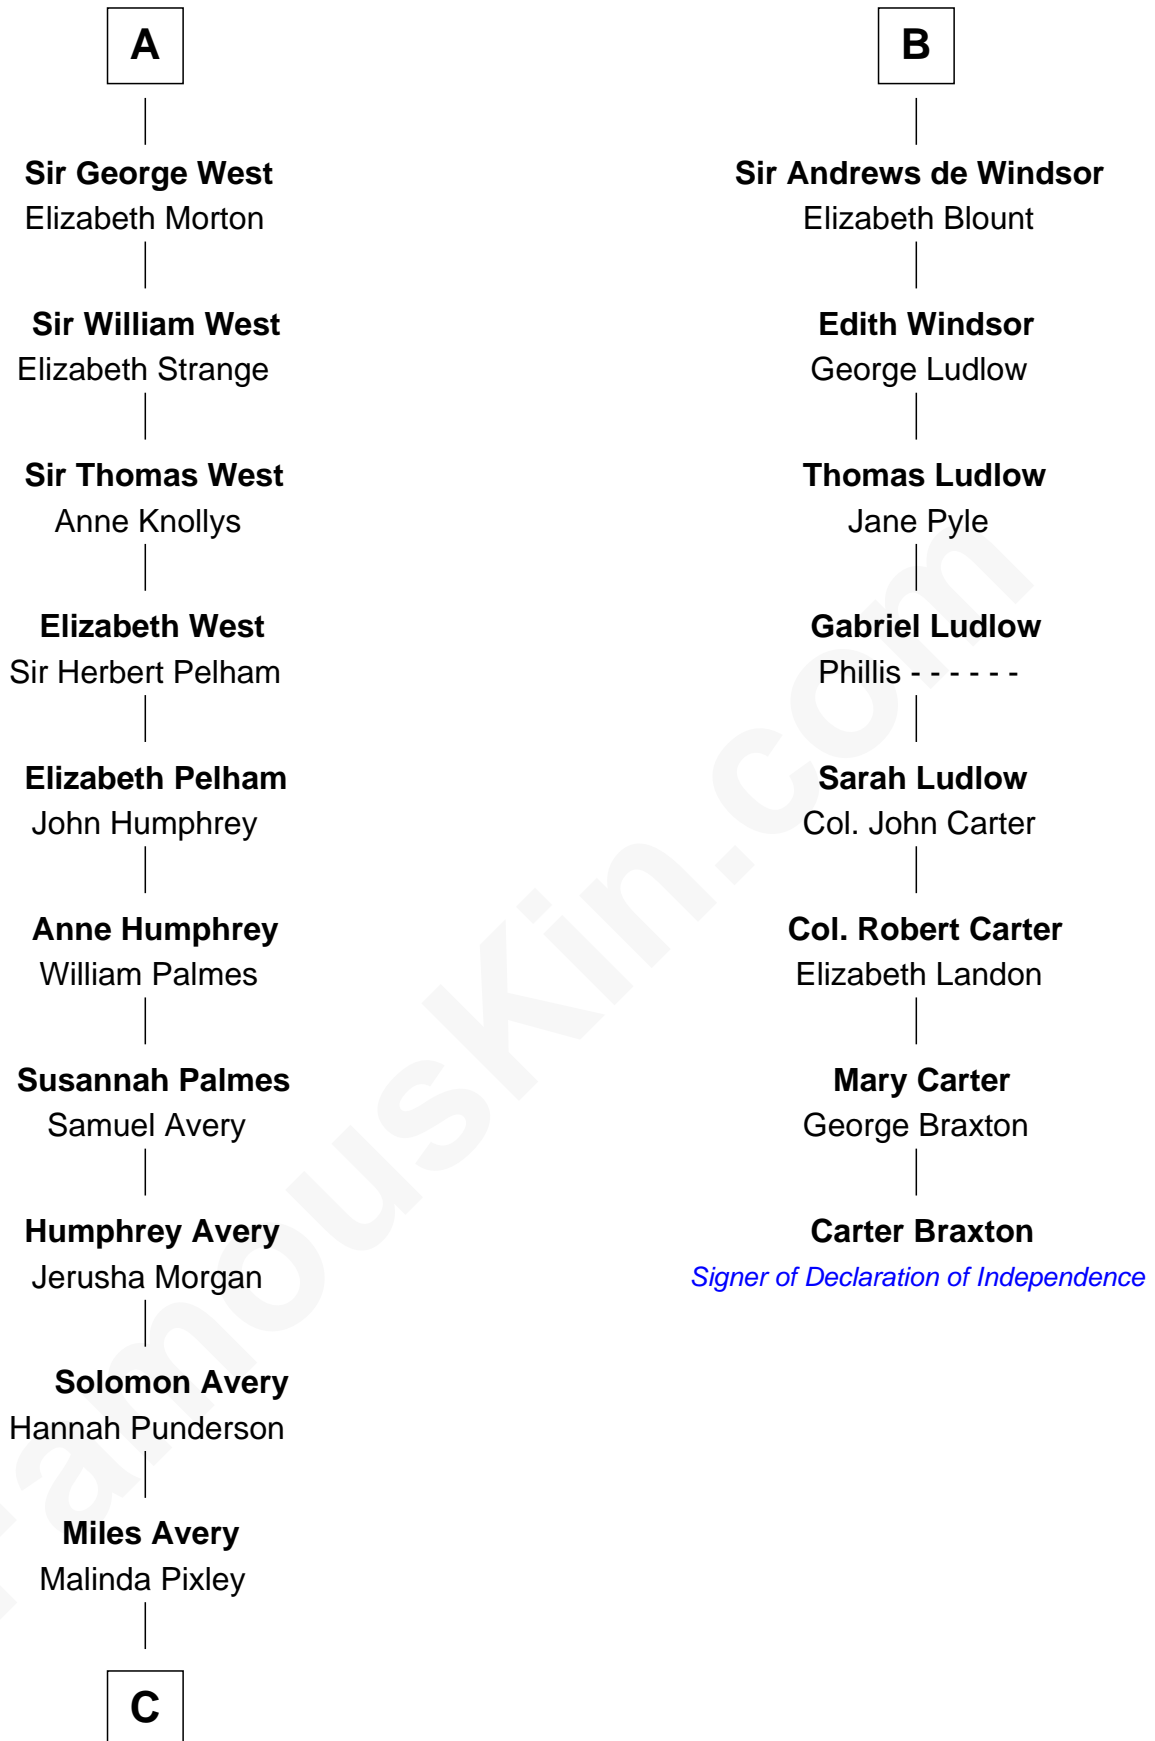

FamousKin.com Relationship Chart of

Nelson Rockefeller

41st U.S. Vice-President

14th cousin 7 times removed of

Carter Braxton

Signer of the Declaration of Independence

Sir Hugh de Courtenay

Eleanor le Despencer

Sir Robert Hungerford

Margaret Botreaux

Katherine Hungerford

Sir Richard West

Sir Thomas West

Eleanor Copley

A

Sir Hugh de Courtenay

John Stratton

Elizabeth Stratton

John Andrews

Elizabeth Andrews

Sir Thomas de Windsor

B

C

—
Lucy Avery