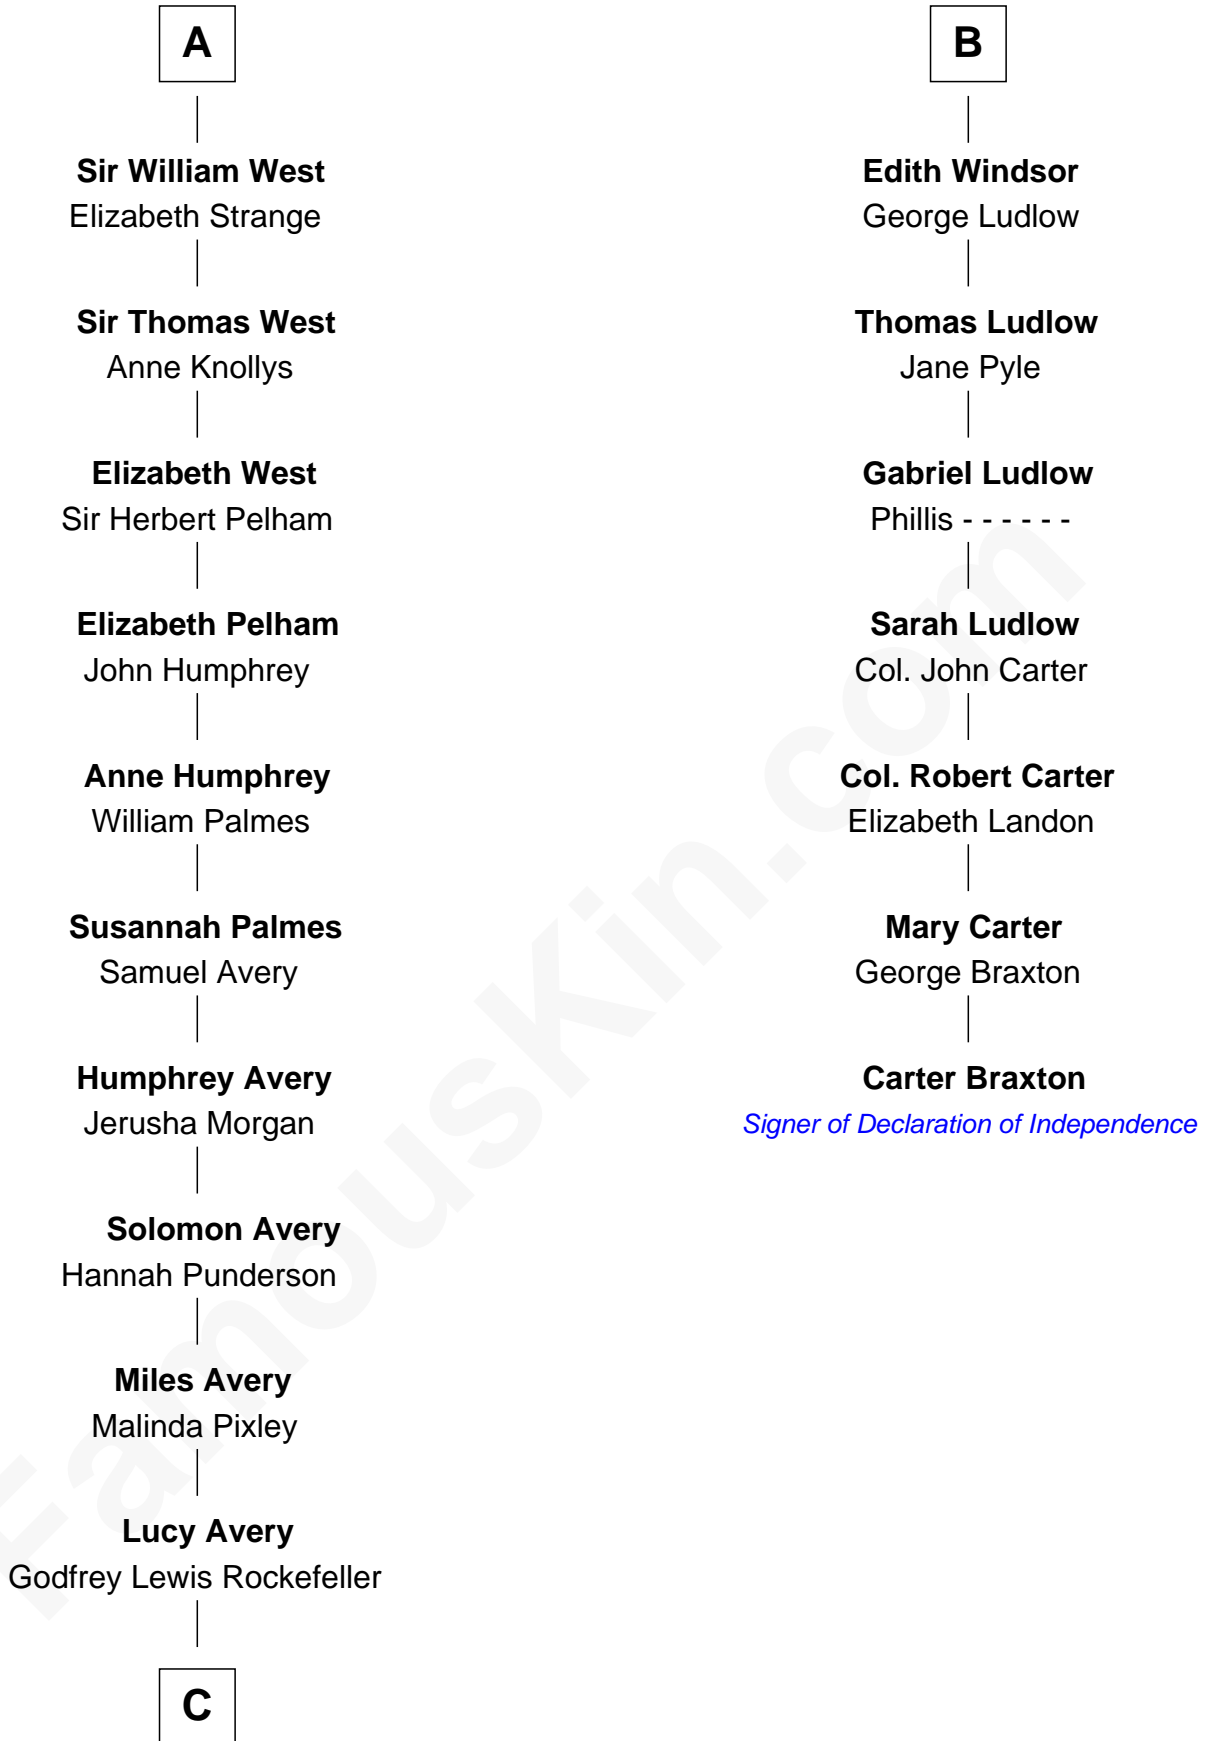

FamousKin.com Relationship Chart of

Nelson Rockefeller

41st U.S. Vice-President

13th cousin 7 times removed of

Carter Braxton

Signer of the Declaration of Independence

Sir Hugh de Courtenay

Agnes de St. John

Katherine Hungerford

Sir Richard West

Sir Thomas West

Eleanor Copley

Sir George West

Elizabeth Morton

A

Sir Hugh de Courtenay

John Andrews

Elizabeth Andrews

Sir Thomas de Windsor

Sir Andrews de Windsor

Elizabeth Blount

B

C

—
William Avery Rockefeller

Eliza Davison

—
John Davison Rockefeller

Laura Celestia Spelman

—
John Davison Rockefeller

Abby Greene Aldrich

—
Nelson Rockefeller

41st U.S. Vice-President

FamousKin.com