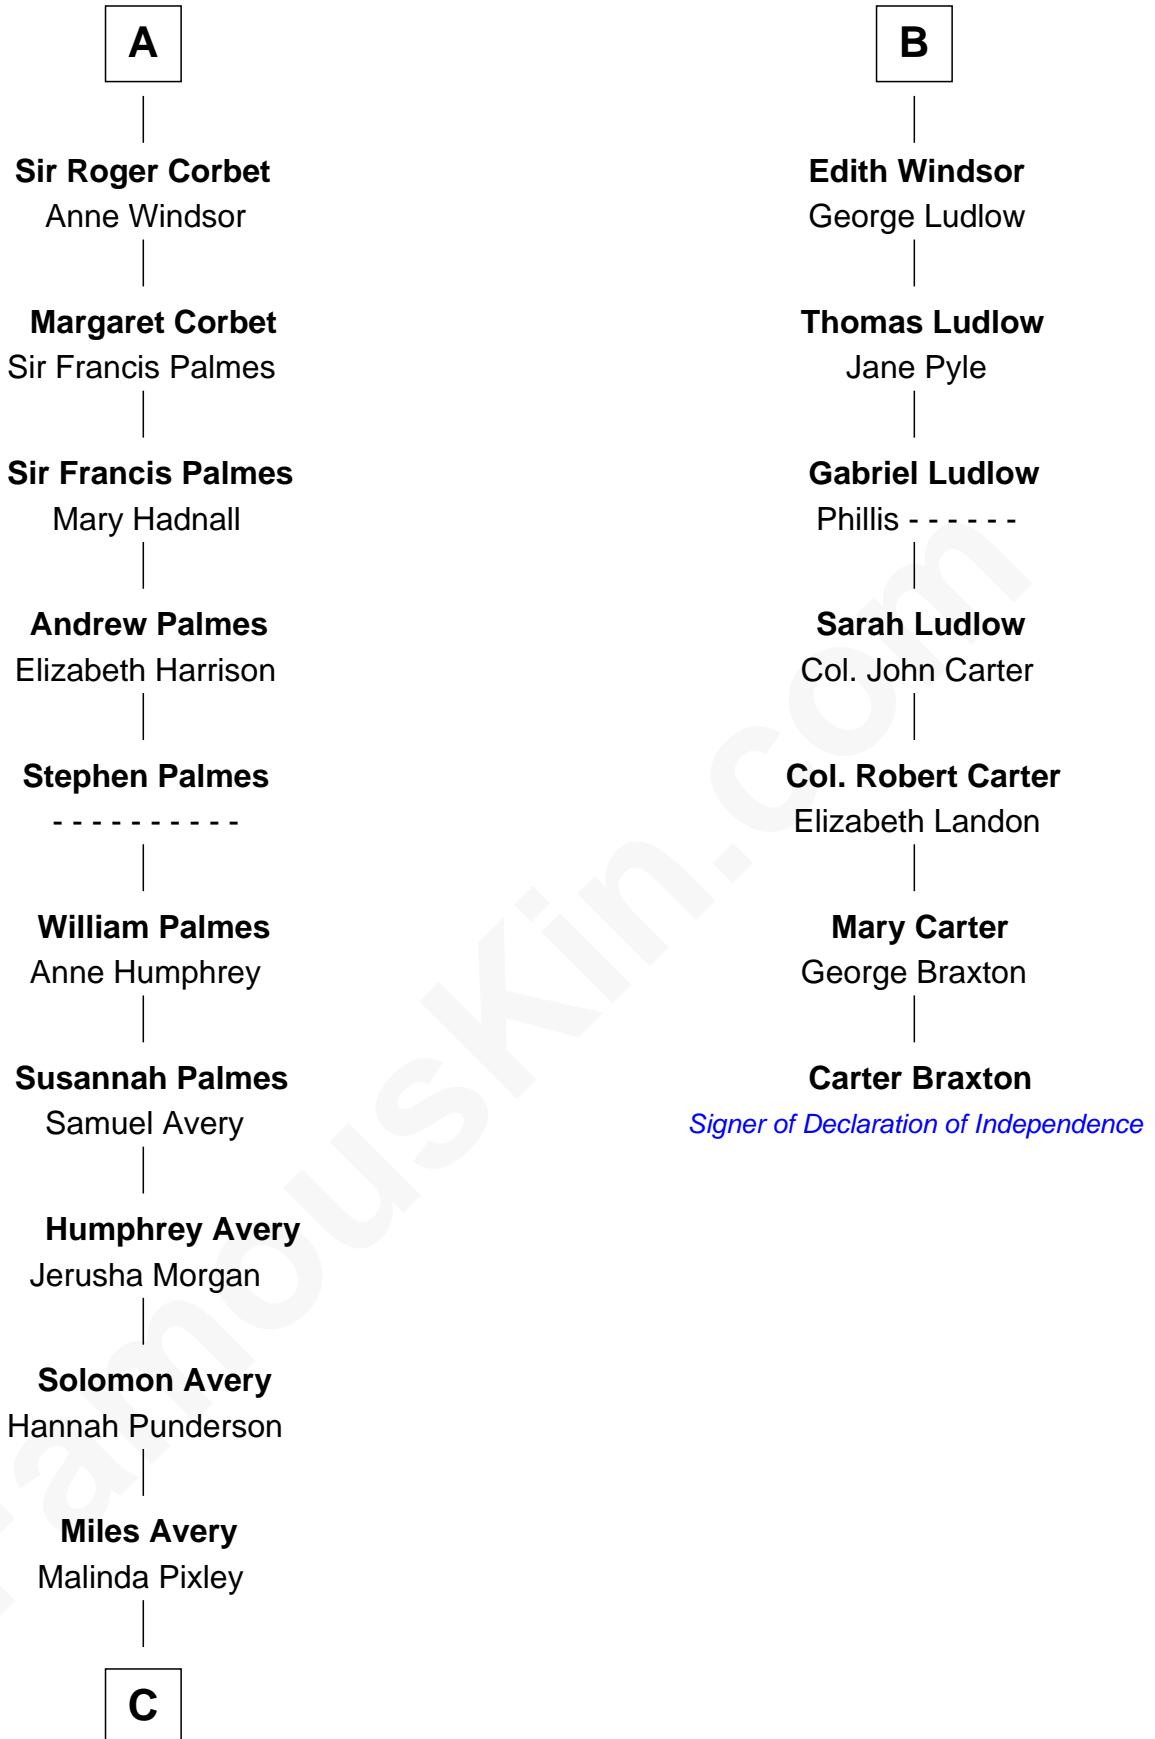

FamousKin.com
Relationship Chart of
Nelson Rockefeller
41st U.S. Vice-President

13th cousin 8 times removed of

Carter Braxton
Signer of the Declaration of Independence

C

—
Lucy Avery

Godfrey Lewis Rockefeller

—
William Avery Rockefeller

Eliza Davison

—
John Davison Rockefeller

Laura Celestia Spelman

—
John Davison Rockefeller

Abby Greene Aldrich

—
Nelson Rockefeller

41st U.S. Vice-President