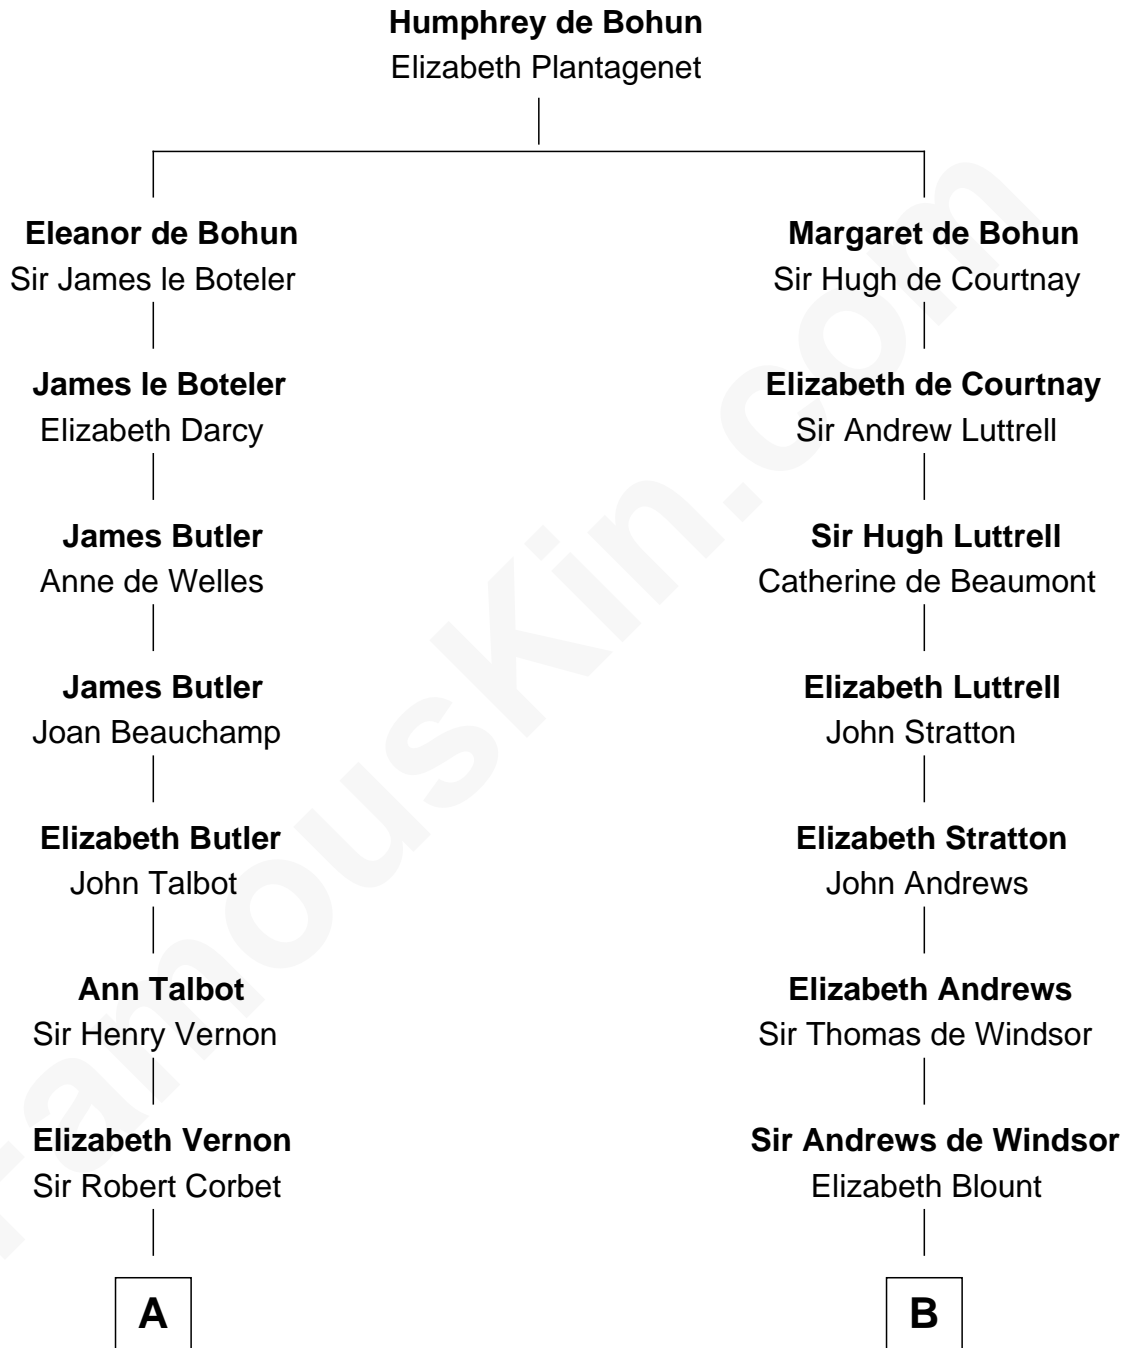

FamousKin.com
Relationship Chart of
Nelson Rockefeller
41st U.S. Vice-President

13th cousin 8 times removed of

Carter Braxton
Signer of the Declaration of Independence

C

—
Lucy Avery

Godfrey Lewis Rockefeller

—
William Avery Rockefeller

Eliza Davison

—
John Davison Rockefeller

Laura Celestia Spelman

—
John Davison Rockefeller

Abby Greene Aldrich

—
Nelson Rockefeller

41st U.S. Vice-President