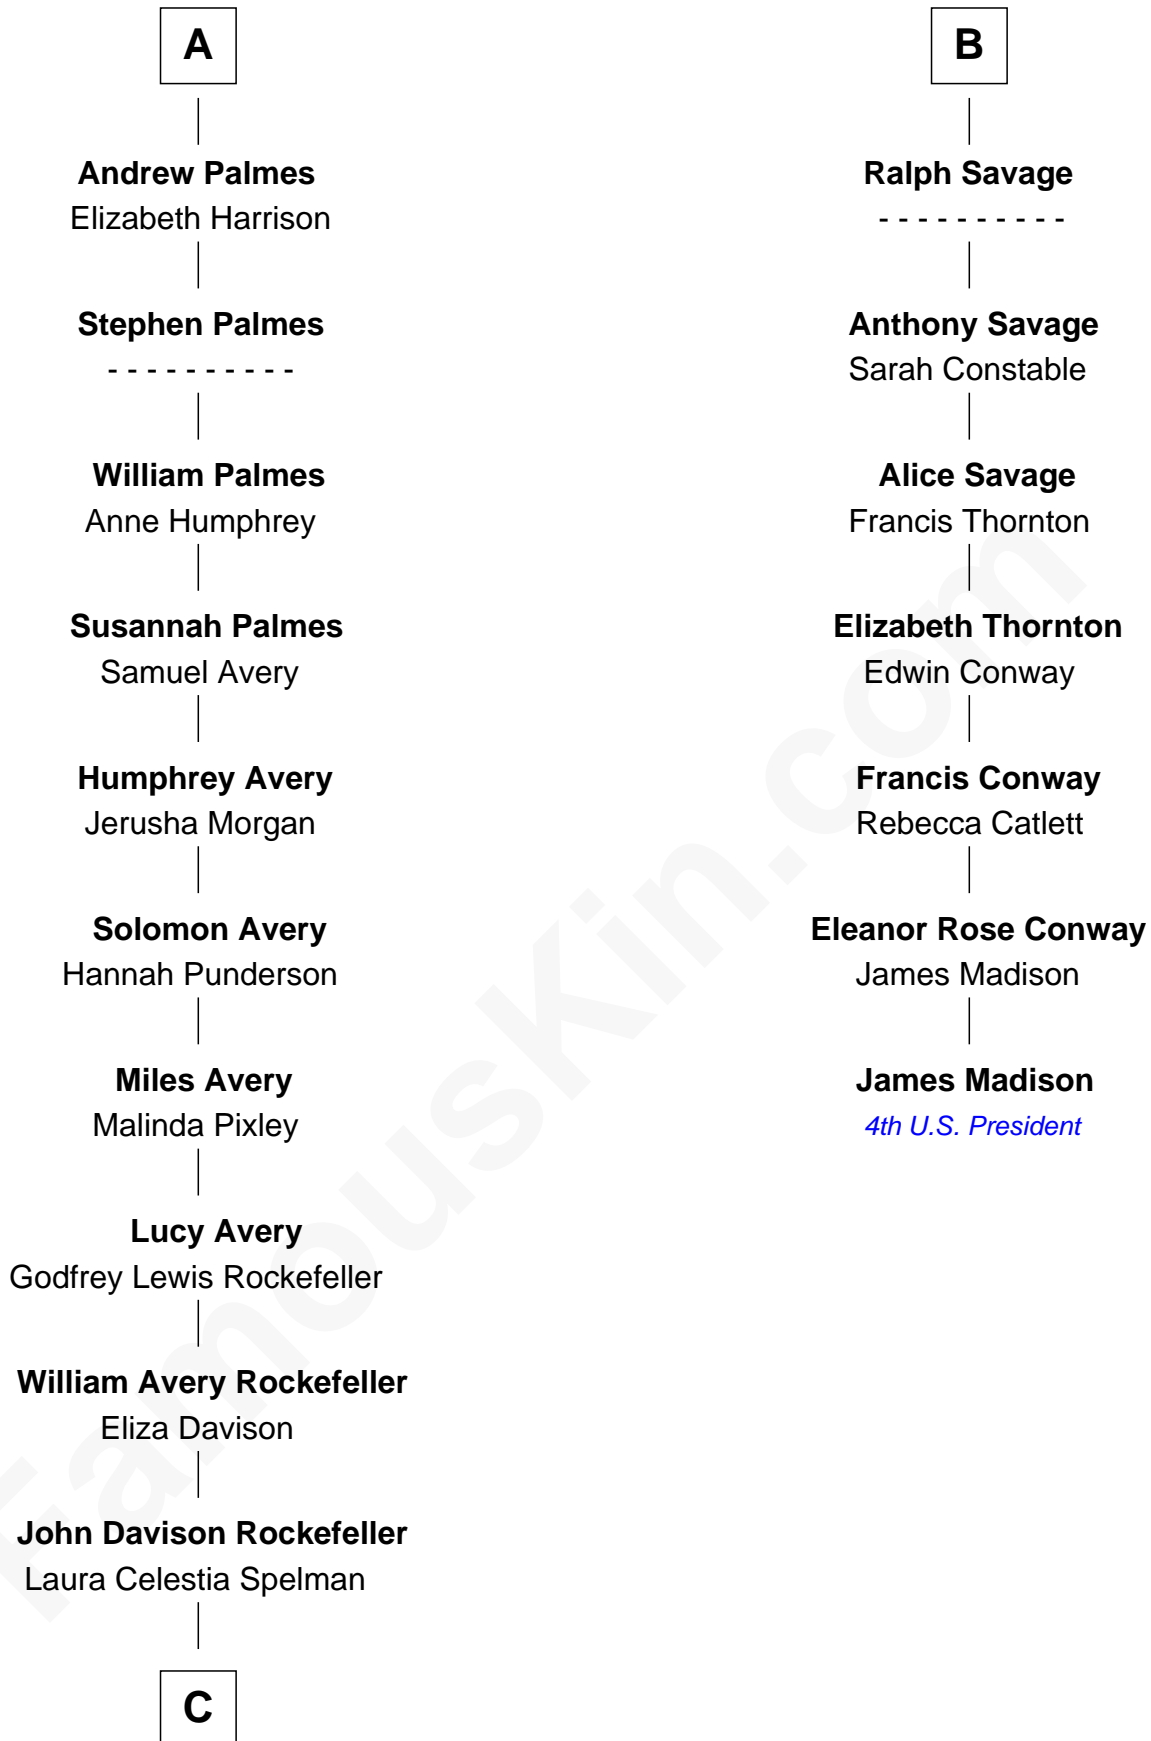

FamousKin.com
Relationship Chart of
Nelson Rockefeller
41st U.S. Vice-President

13th cousin 5 times removed of
James Madison
4th U.S. President

Sir Edmund Ferrers
 Ellen Roche

Sir William Ferrers
 Elizabeth Belknap

Anne Ferrers
 Sir Walter Devereux

Elizabeth Devereux
 Sir Richard Corbet

Sir Robert Corbet
 Elizabeth Vernon

Sir Roger Corbet
 Anne Windsor

Margaret Corbet
 Sir Francis Palmes

Sir Francis Palmes
 Mary Hadnall

A

Margaret Ferrers
 John de Beauchamp

Sir Richard de Beauchamp
 Elizabeth Stafford

Anne de Beauchamp
 Sir Richard Lygon

Sir Richard Lygon
 Margaret Greville

Anne Lygon
 Sir Christopher Savage

Francis Savage
 Anne Sheldon

Walter Savage
 Elizabeth Hall

B

C

—
John Davison Rockefeller

Abby Greene Aldrich

—
Nelson Rockefeller

41st U.S. Vice-President

FamousKin.com