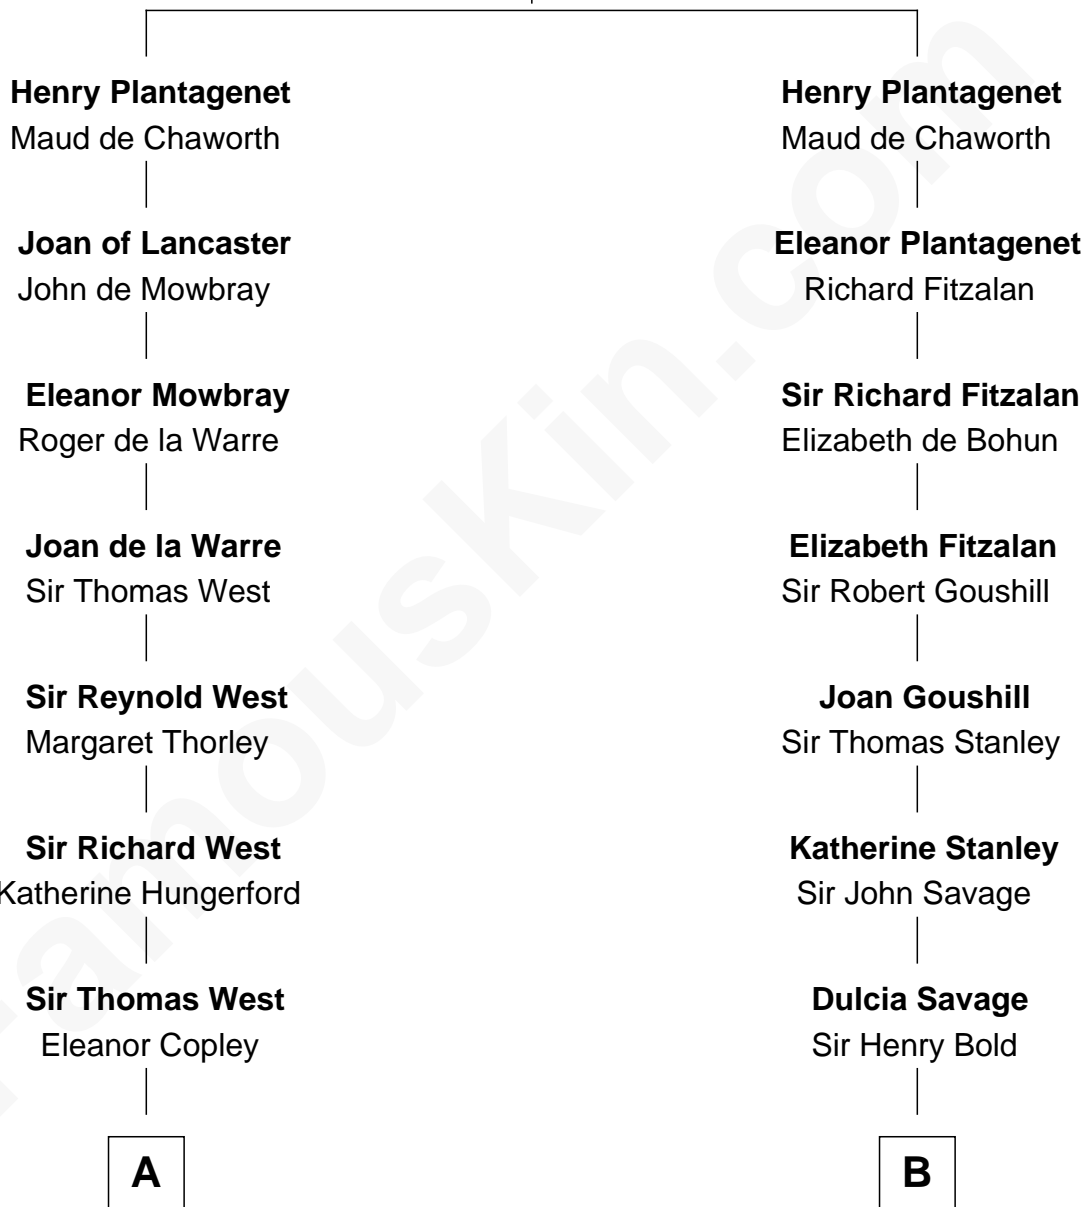

**FamousKin.com**  
**Relationship Chart of**  
**Nelson Rockefeller**  
*41st U.S. Vice-President*

**15th cousin 6 times removed of**  
**James Madison**  
*4th U.S. President*

**Edmund Plantagenet**  
 Blanche of Artois

**C**

—  
**Lucy Avery**

Godfrey Lewis Rockefeller

—  
**William Avery Rockefeller**

Eliza Davison

—  
**John Davison Rockefeller**

Laura Celestia Spelman

—  
**John Davison Rockefeller**

Abby Greene Aldrich

—  
**Nelson Rockefeller**

*41st U.S. Vice-President*

FamousKin.com