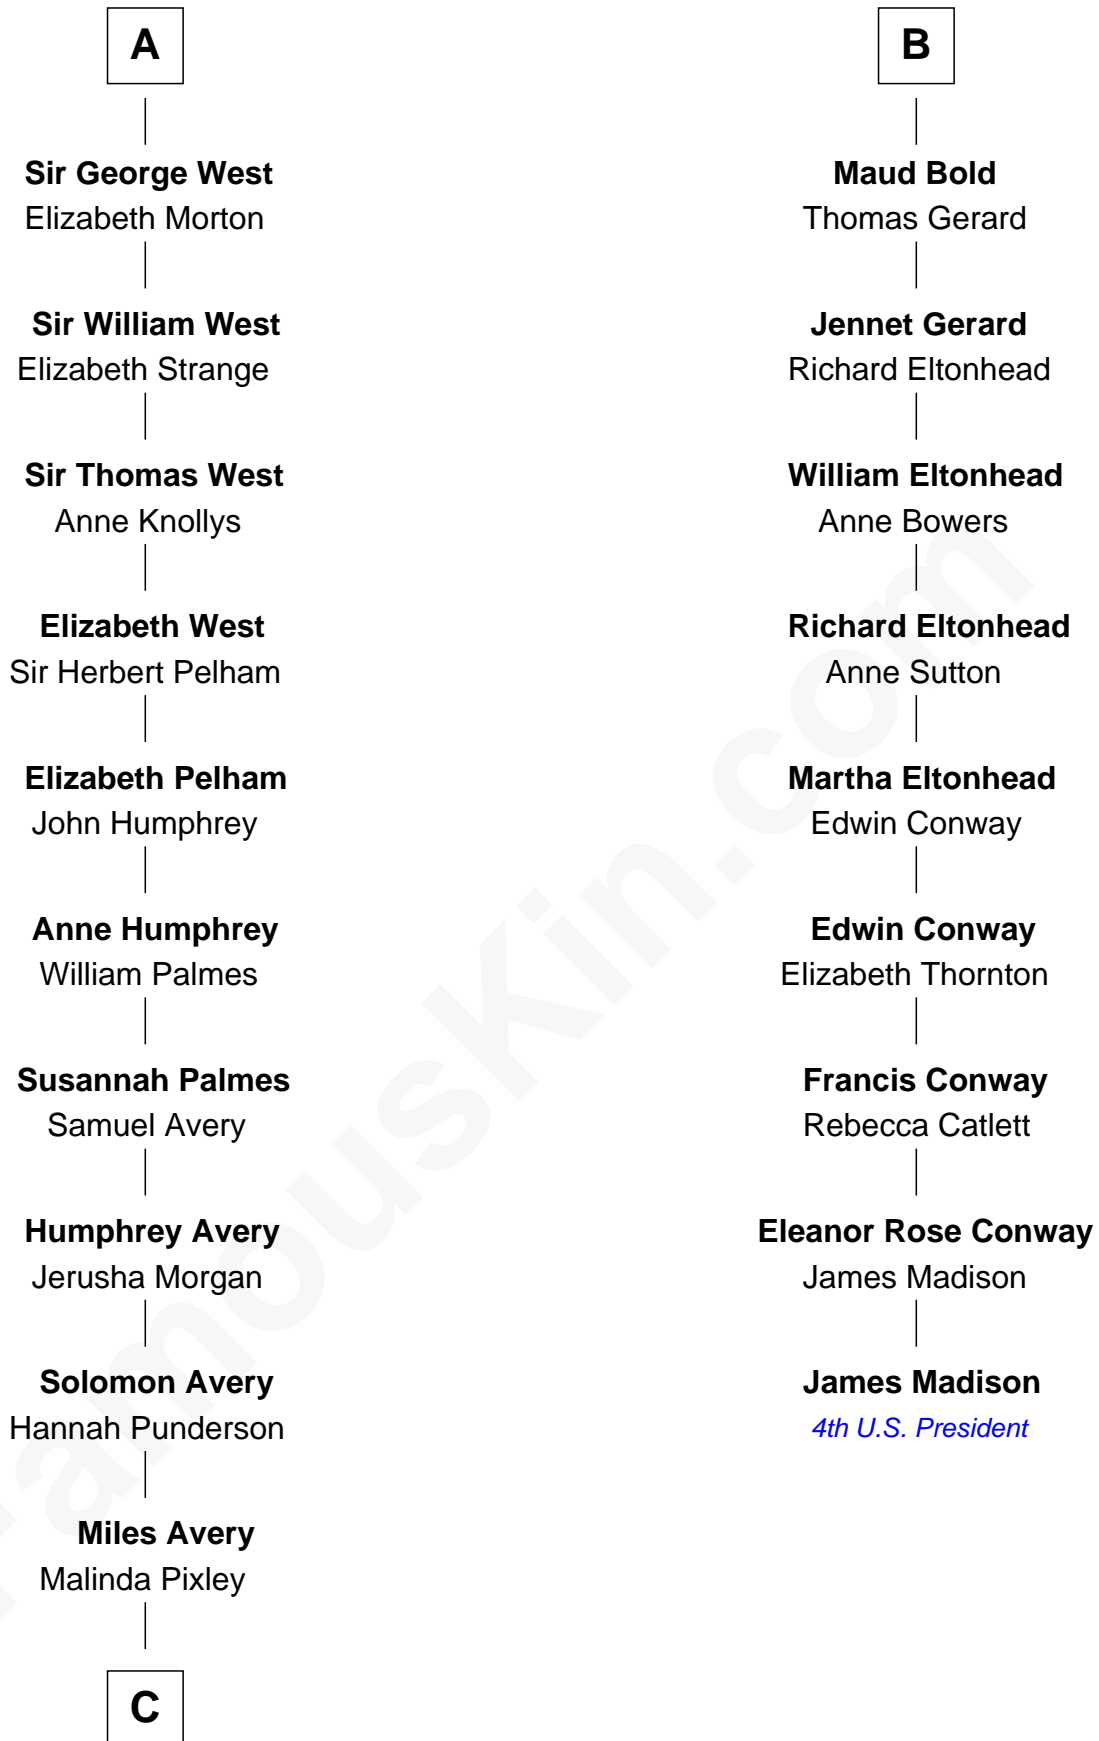

**FamousKin.com**  
**Relationship Chart of**  
**Nelson Rockefeller**  
*41st U.S. Vice-President*

**15th cousin 6 times removed of**  
**James Madison**  
*4th U.S. President*

**Edmund Plantagenet**  
 Blanche of Artois

**C**

—  
**Lucy Avery**

Godfrey Lewis Rockefeller

—  
**William Avery Rockefeller**

Eliza Davison

—  
**John Davison Rockefeller**

Laura Celestia Spelman

—  
**John Davison Rockefeller**

Abby Greene Aldrich

—  
**Nelson Rockefeller**

*41st U.S. Vice-President*

FamousKin.com