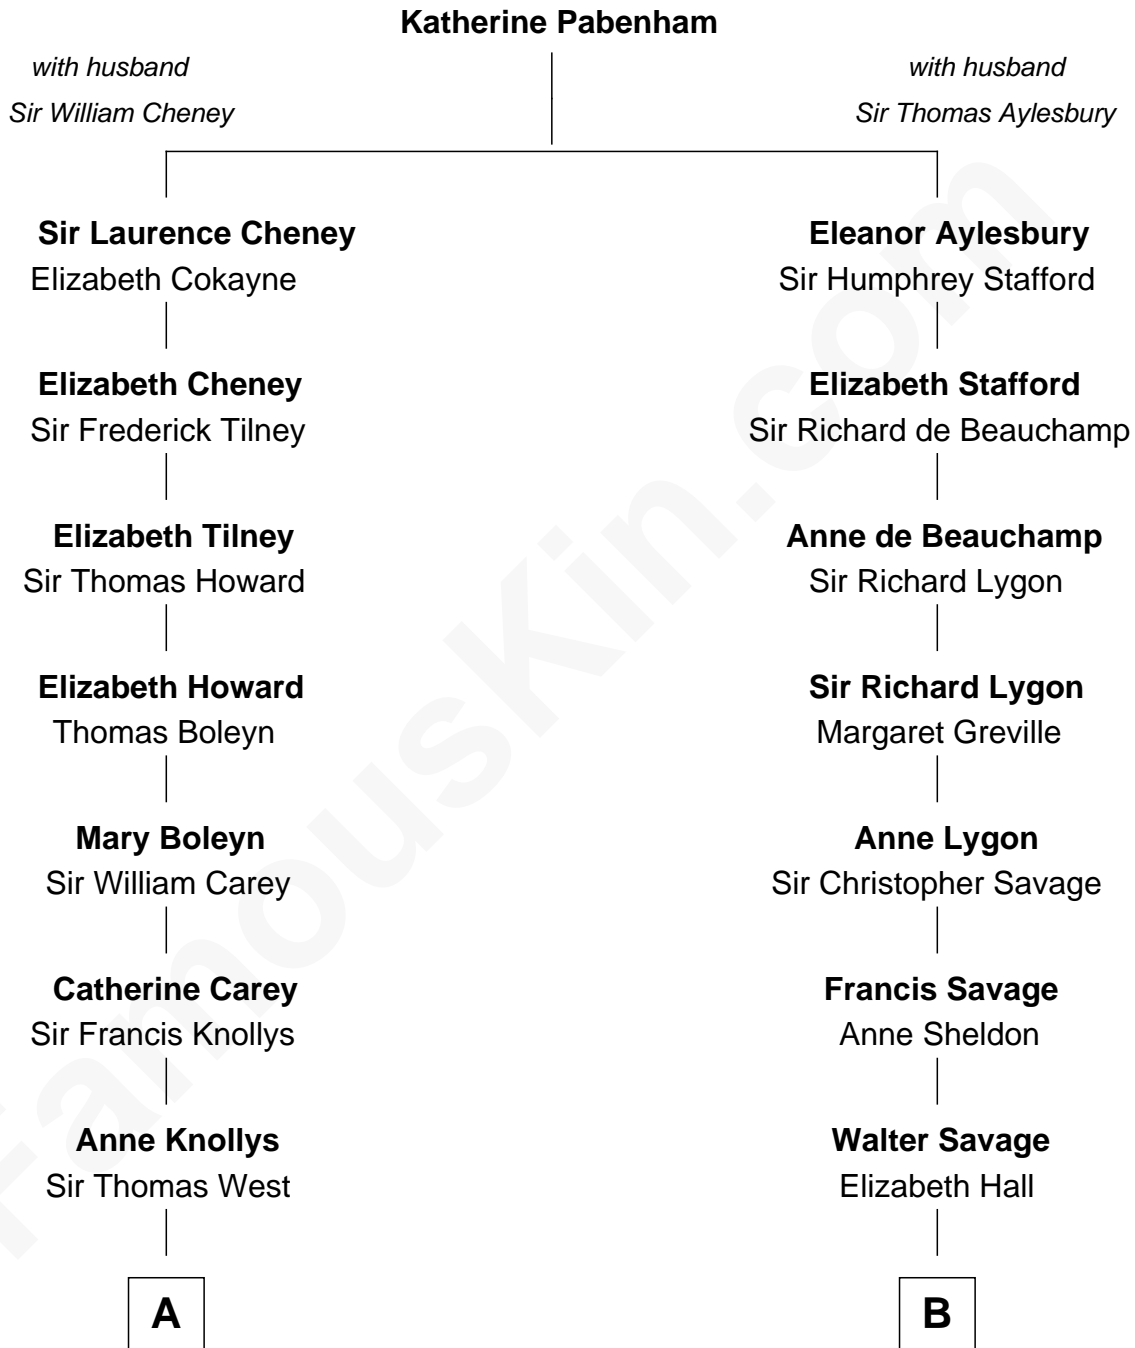

**FamousKin.com**  
**Relationship Chart of**  
**Nelson Rockefeller**  
*41st U.S. Vice-President*

**13th cousin 5 times removed of**  
**James Madison**  
*4th U.S. President*

**C**

—  
**John Davison Rockefeller**

Abby Greene Aldrich

—  
**Nelson Rockefeller**

*41st U.S. Vice-President*

FamousKin.com