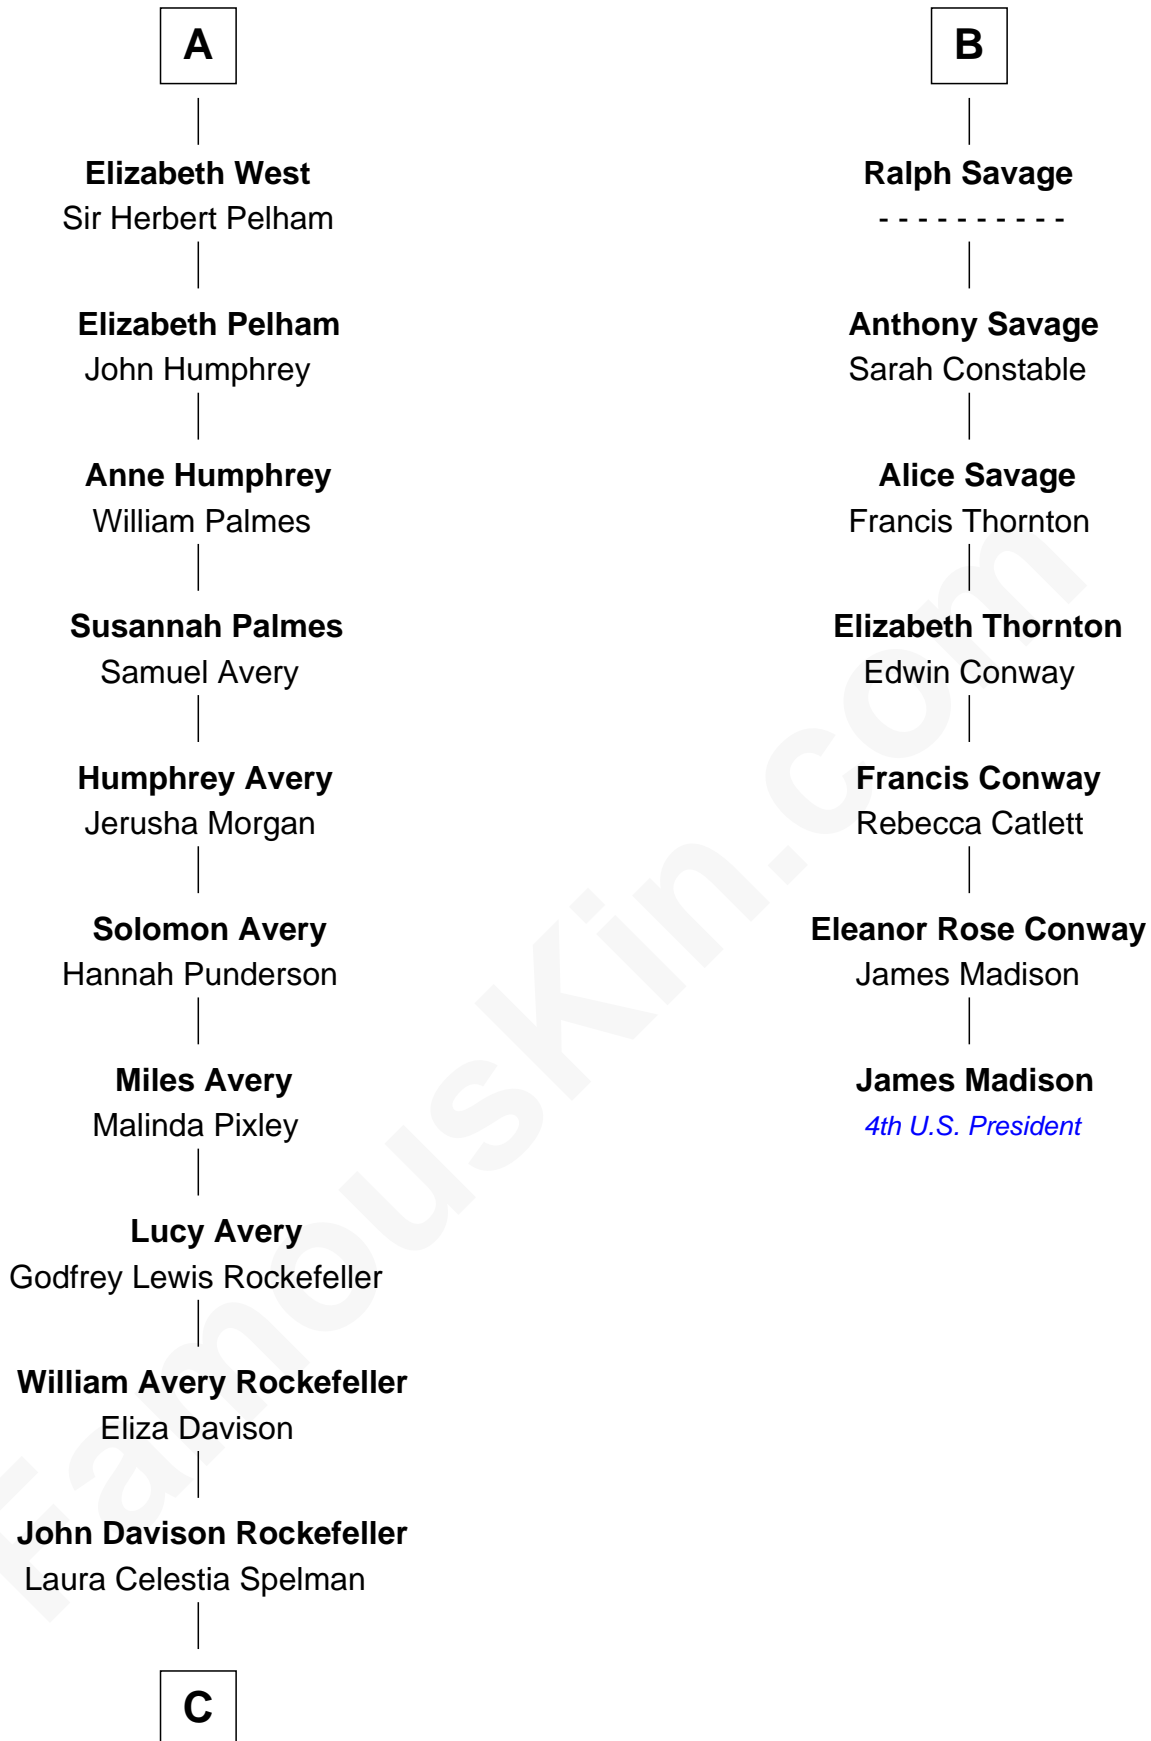

**FamousKin.com**  
**Relationship Chart of**  
**Nelson Rockefeller**  
*41st U.S. Vice-President*

**13th cousin 5 times removed of**  
**James Madison**  
*4th U.S. President*

**C**

—  
**John Davison Rockefeller**

Abby Greene Aldrich

—  
**Nelson Rockefeller**

*41st U.S. Vice-President*

FamousKin.com