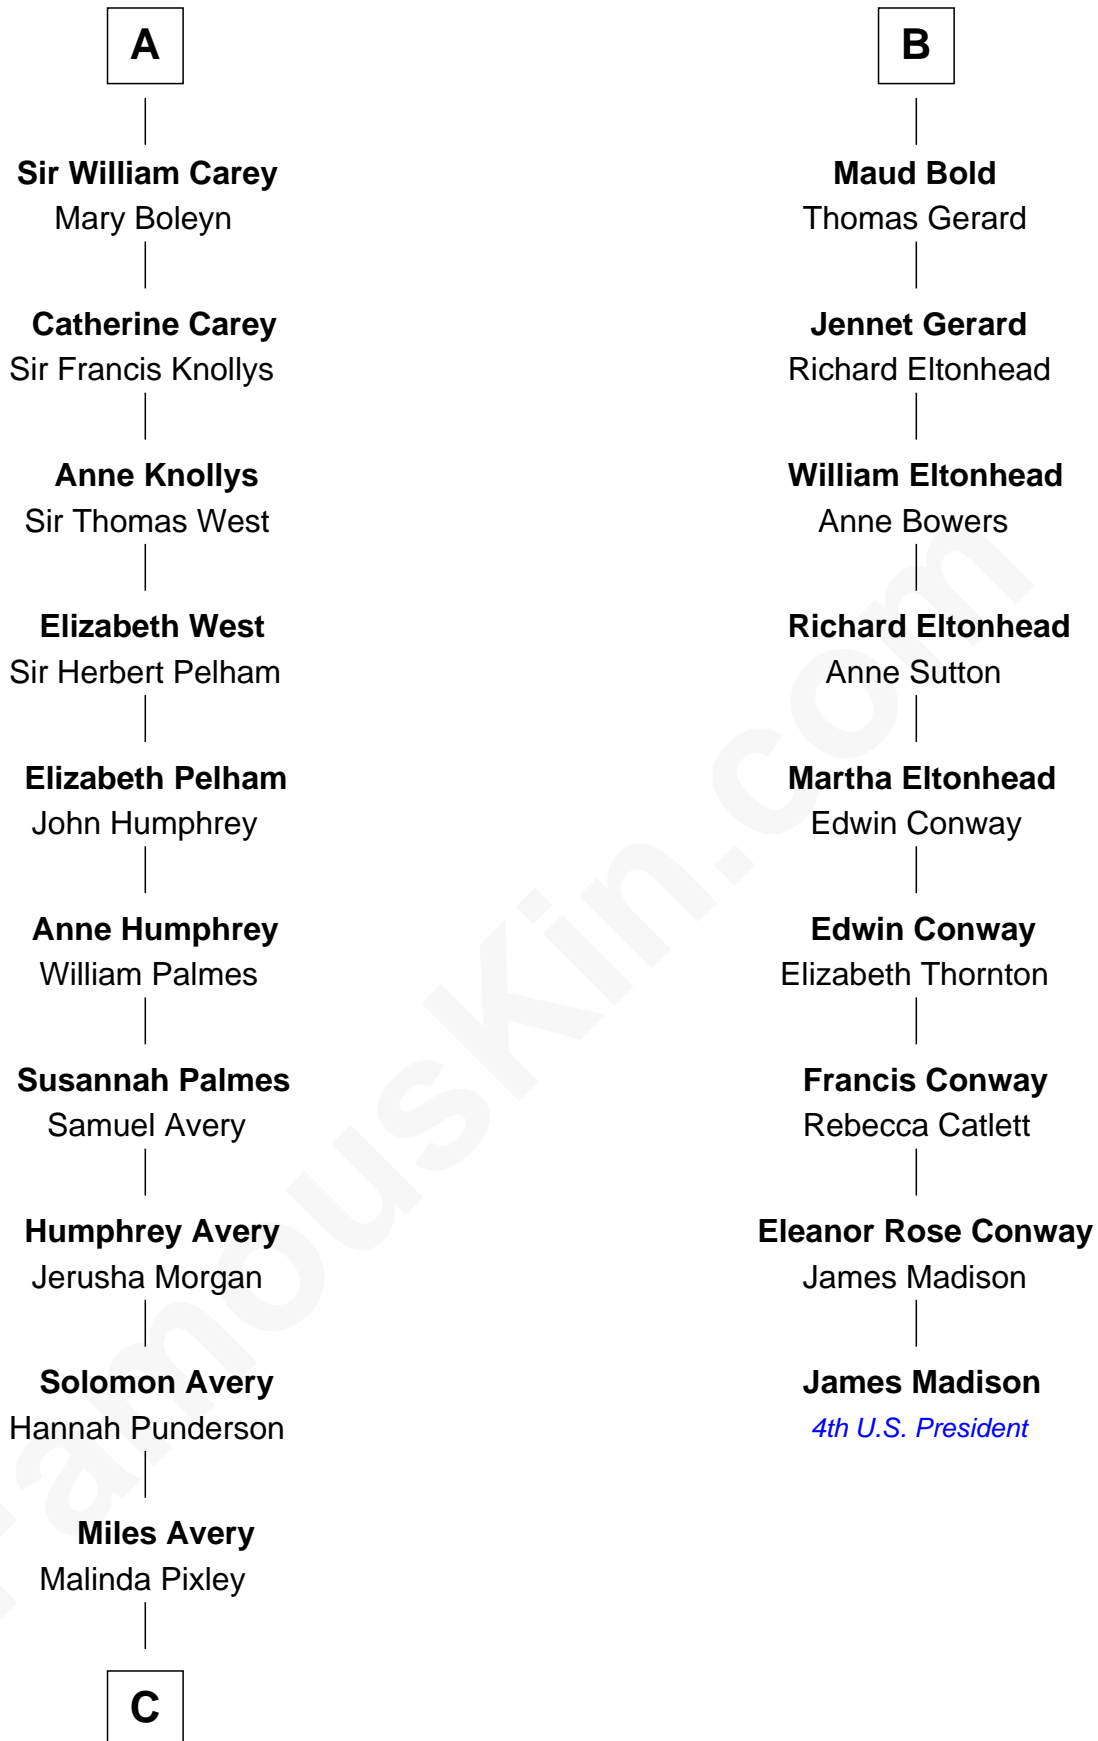

FamousKin.com
Relationship Chart of
Nelson Rockefeller
41st U.S. Vice-President

15th cousin 6 times removed of
James Madison
4th U.S. President

C

—
Lucy Avery

Godfrey Lewis Rockefeller

—
William Avery Rockefeller

Eliza Davison

—
John Davison Rockefeller

Laura Celestia Spelman

—
John Davison Rockefeller

Abby Greene Aldrich

—
Nelson Rockefeller

41st U.S. Vice-President

FamousKin.com