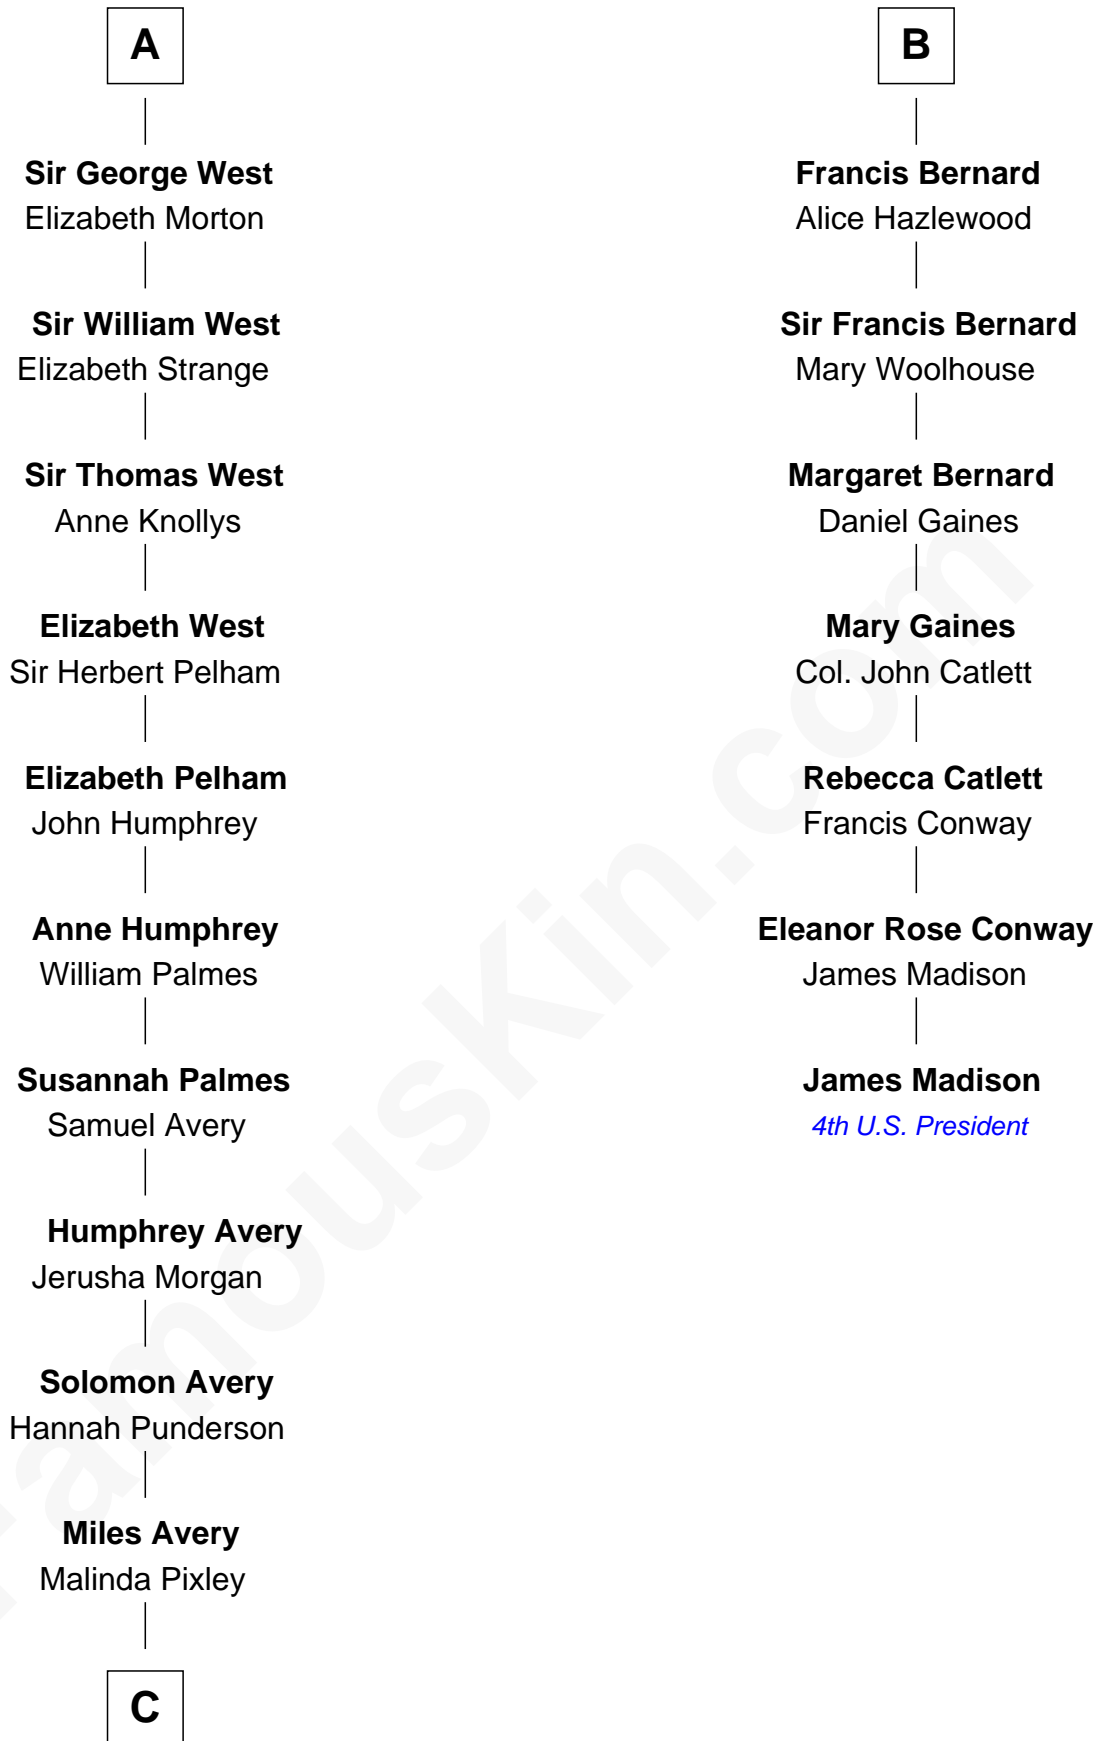

FamousKin.com
Relationship Chart of
Nelson Rockefeller
41st U.S. Vice-President

13th cousin 8 times removed of
James Madison
4th U.S. President

C

—
Lucy Avery

Godfrey Lewis Rockefeller

—
William Avery Rockefeller

Eliza Davison

—
John Davison Rockefeller

Laura Celestia Spelman

—
John Davison Rockefeller

Abby Greene Aldrich

—
Nelson Rockefeller

41st U.S. Vice-President

FamousKin.com