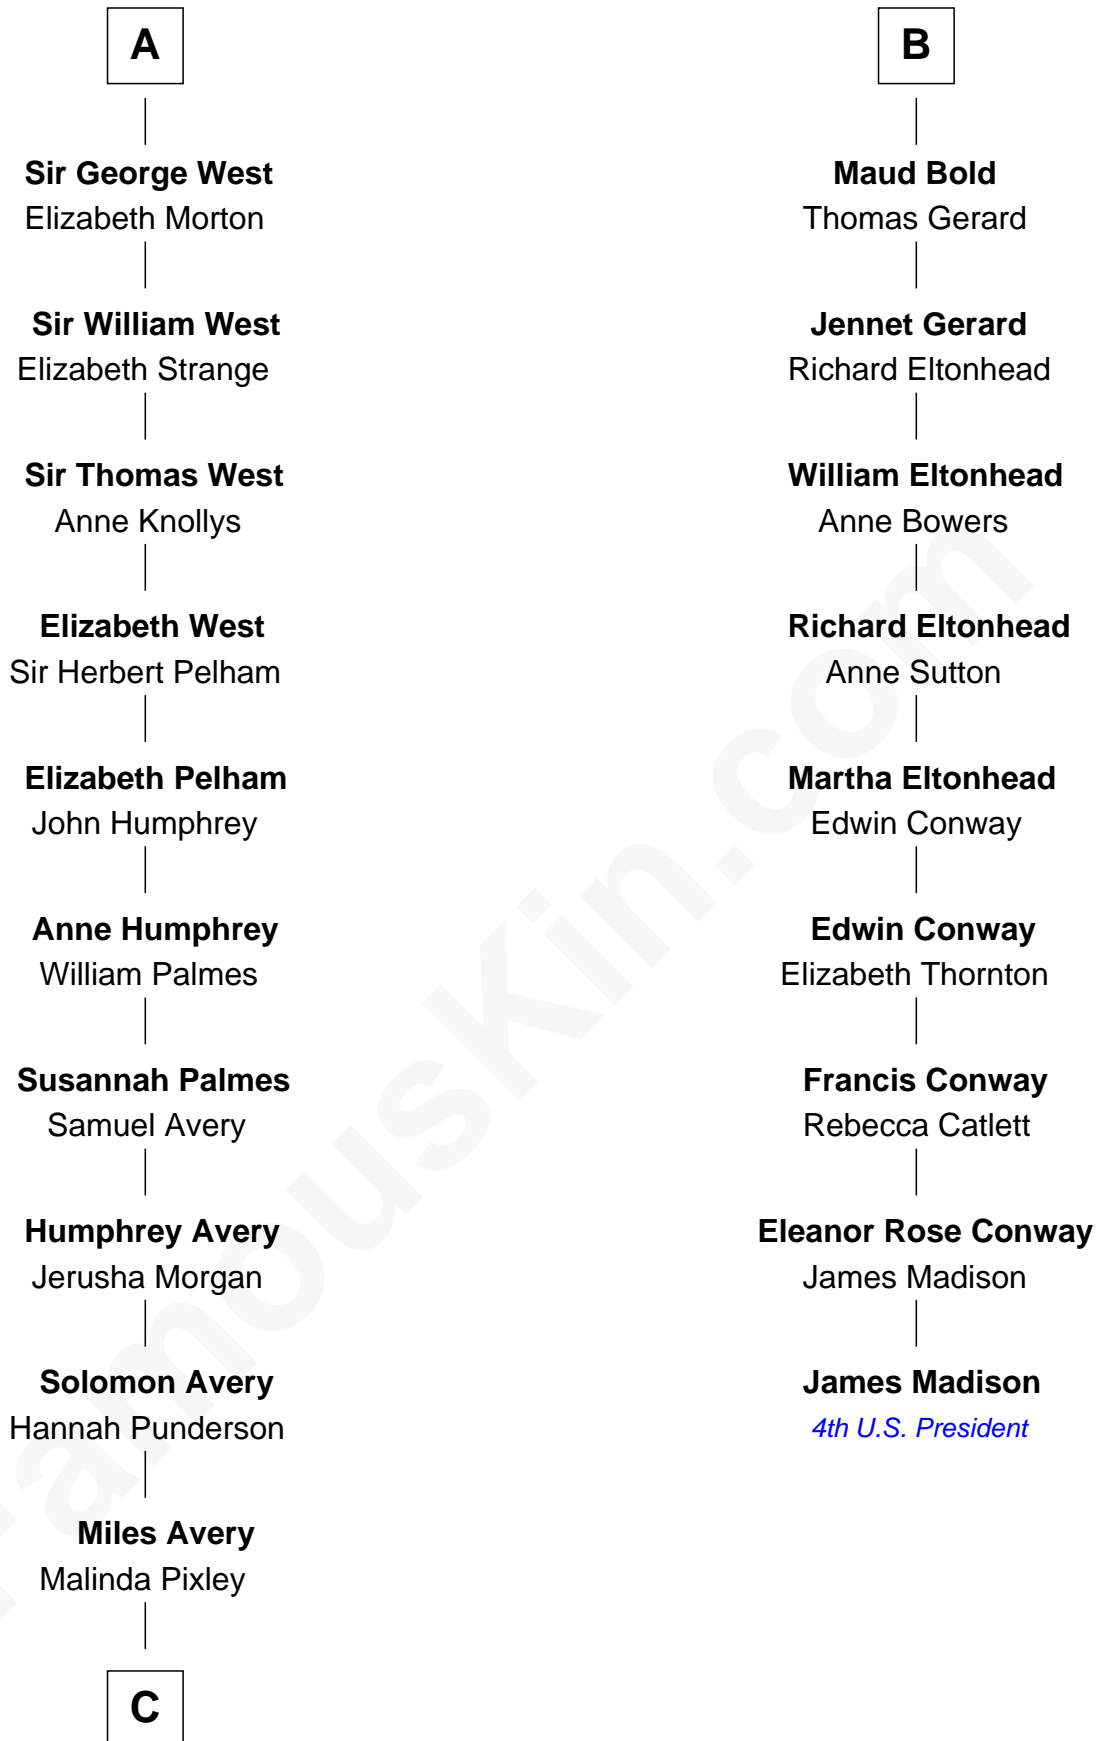

FamousKin.com
Relationship Chart of
Nelson Rockefeller
41st U.S. Vice-President

15th cousin 6 times removed of
James Madison
4th U.S. President

Sir Patrick de Chaworth
 Isabella de Beauchamp

Maud de Chaworth
 Henry Plantagenet

Joan of Lancaster
 John de Mowbray

Eleanor Mowbray
 Roger de la Warre

Joan de la Warre
 Sir Thomas West

Sir Reynold West
 Margaret Thorley

Sir Richard West
 Katherine Hungerford

Sir Thomas West
 Eleanor Copley

A

Maud de Chaworth
 Henry Plantagenet

Eleanor Plantagenet
 Richard Fitzalan

Sir Richard Fitzalan
 Elizabeth de Bohun

Elizabeth Fitzalan
 Sir Robert Goushill

Joan Goushill
 Sir Thomas Stanley

Katherine Stanley
 Sir John Savage

Dulcia Savage
 Sir Henry Bold

B

C

—
Lucy Avery

Godfrey Lewis Rockefeller

—
William Avery Rockefeller

Eliza Davison

—
John Davison Rockefeller