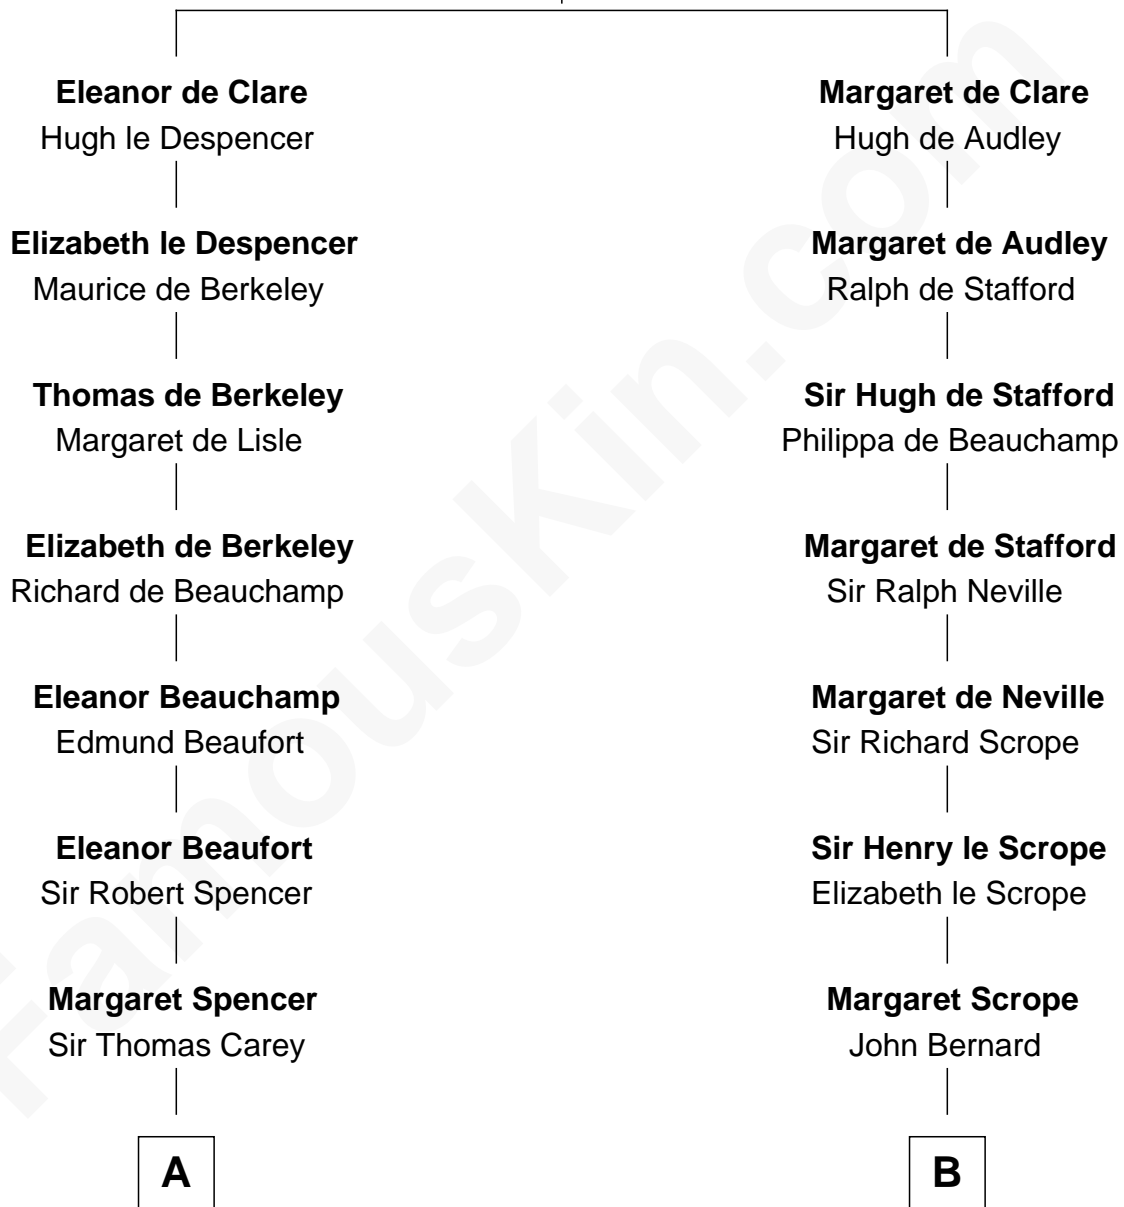

FamousKin.com
Relationship Chart of
Nelson Rockefeller
41st U.S. Vice-President

15th cousin 6 times removed of
James Madison
4th U.S. President

Sir Gilbert de Clare
 Joan of Acre

C

—
Lucy Avery

Godfrey Lewis Rockefeller

—
William Avery Rockefeller

Eliza Davison

—
John Davison Rockefeller

Laura Celestia Spelman

—
John Davison Rockefeller

Abby Greene Aldrich

—
Nelson Rockefeller

41st U.S. Vice-President

FamousKin.com