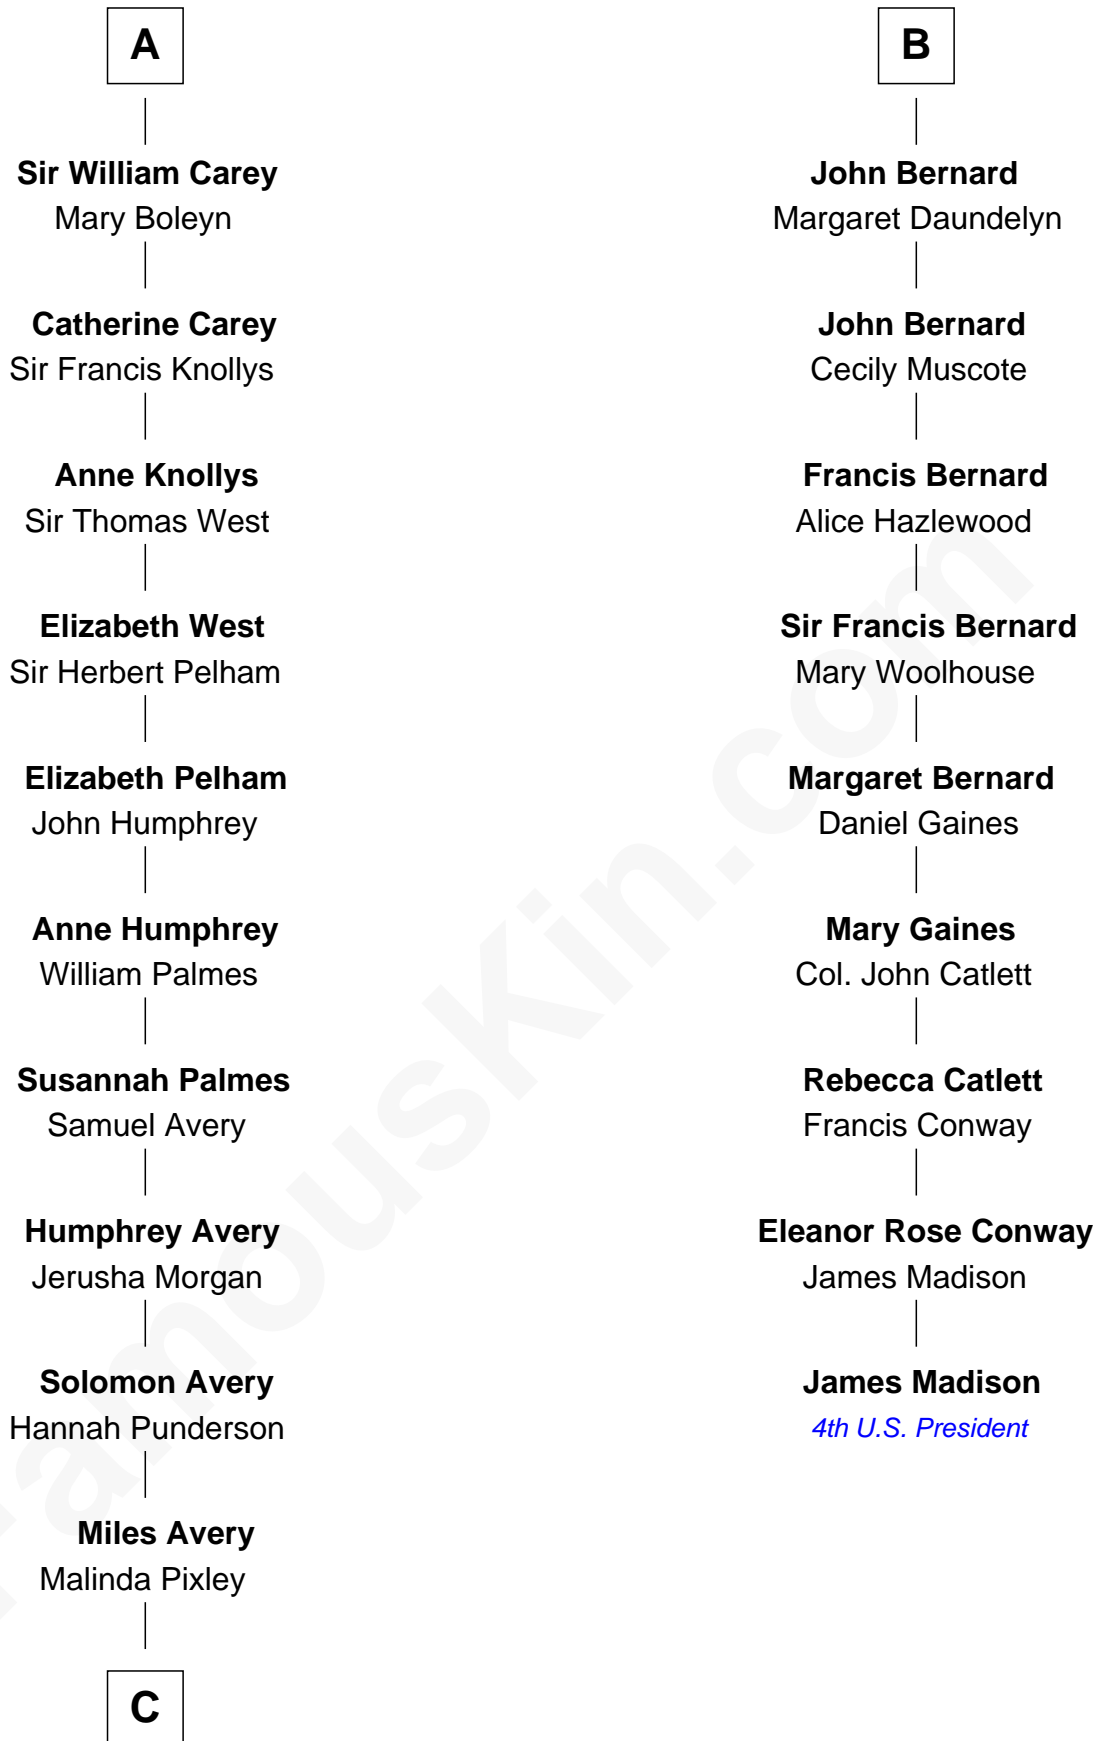

FamousKin.com
Relationship Chart of
Nelson Rockefeller
41st U.S. Vice-President

15th cousin 6 times removed of
James Madison
4th U.S. President

Sir Gilbert de Clare
 Joan of Acre

C

—
Lucy Avery

Godfrey Lewis Rockefeller

—
William Avery Rockefeller

Eliza Davison

—
John Davison Rockefeller

Laura Celestia Spelman

—
John Davison Rockefeller

Abby Greene Aldrich

—
Nelson Rockefeller

41st U.S. Vice-President