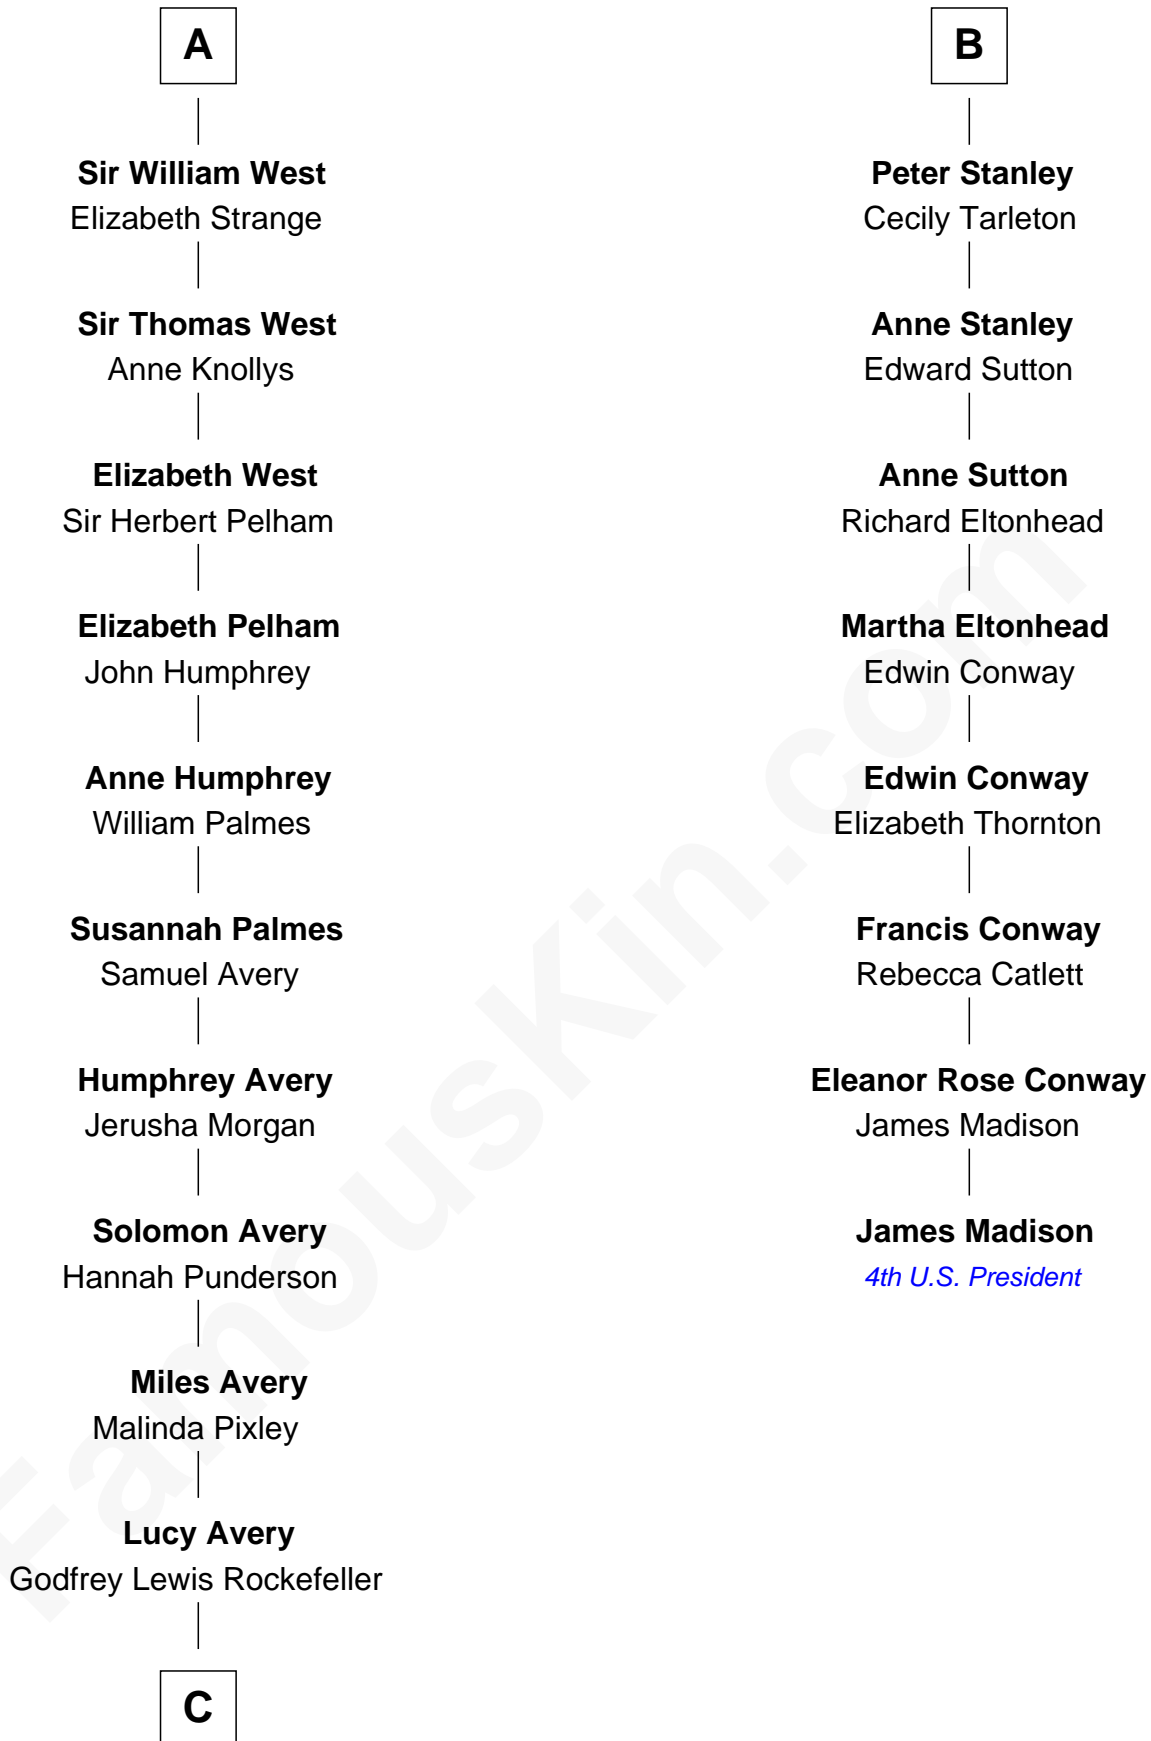

FamousKin.com
Relationship Chart of
Nelson Rockefeller
41st U.S. Vice-President

14th cousin 6 times removed of
James Madison
4th U.S. President

Sir Robert de Holland
 Maude la Zouche

C

|
William Avery Rockefeller

Eliza Davison

|
John Davison Rockefeller

Laura Celestia Spelman

|
John Davison Rockefeller

Abby Greene Aldrich

|
Nelson Rockefeller

41st U.S. Vice-President

FamousKin.com