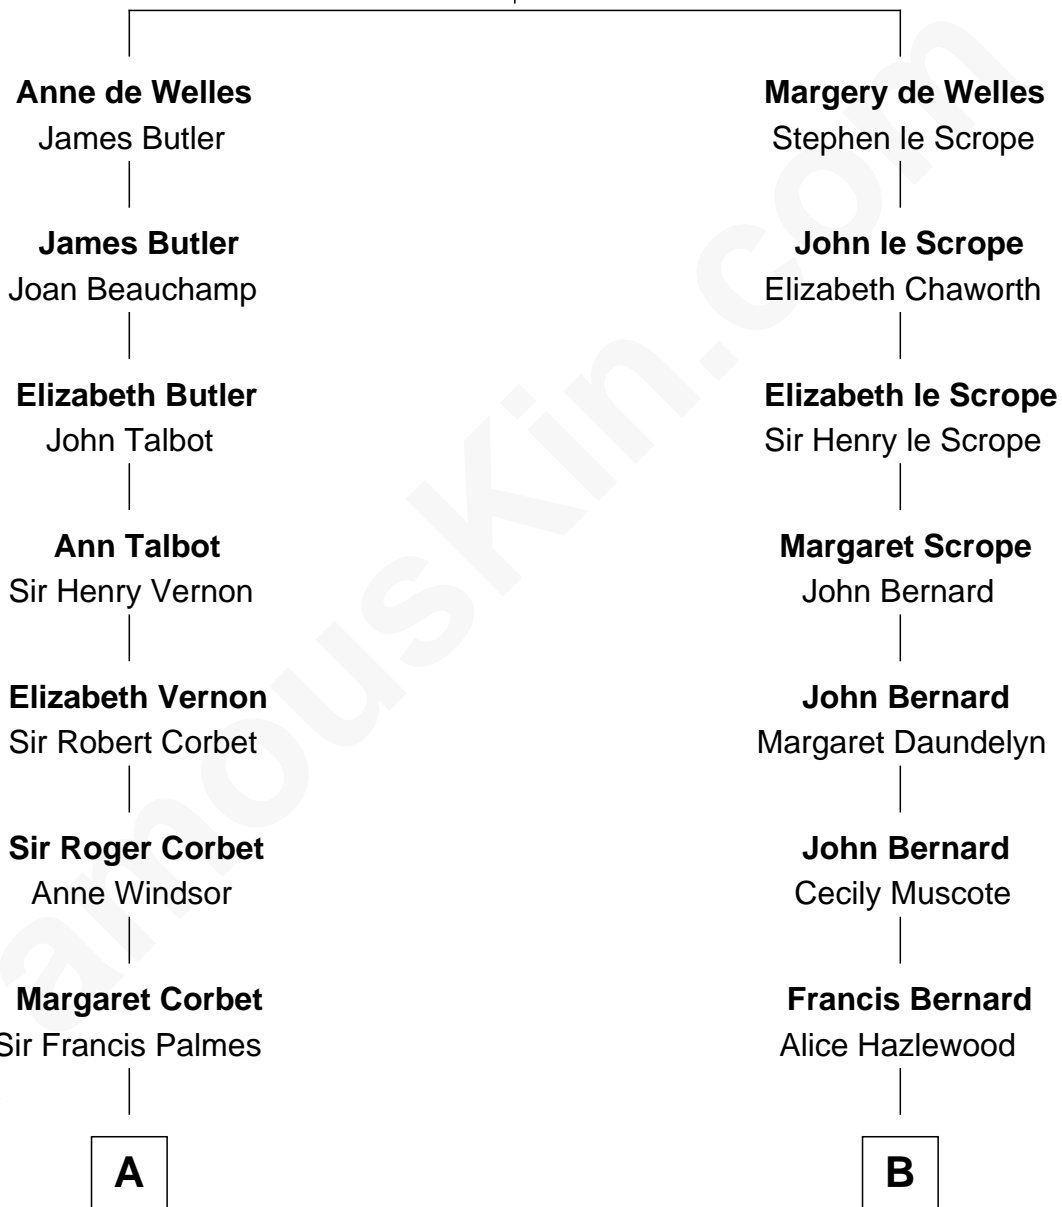

FamousKin.com
Relationship Chart of
Nelson Rockefeller
41st U.S. Vice-President

12th cousin 7 times removed of
James Madison
4th U.S. President

John de Welles
 Maud de Roos

C

John Davison Rockefeller

Laura Celestia Spelman

John Davison Rockefeller

Abby Greene Aldrich

Nelson Rockefeller

41st U.S. Vice-President

FamousKin.com