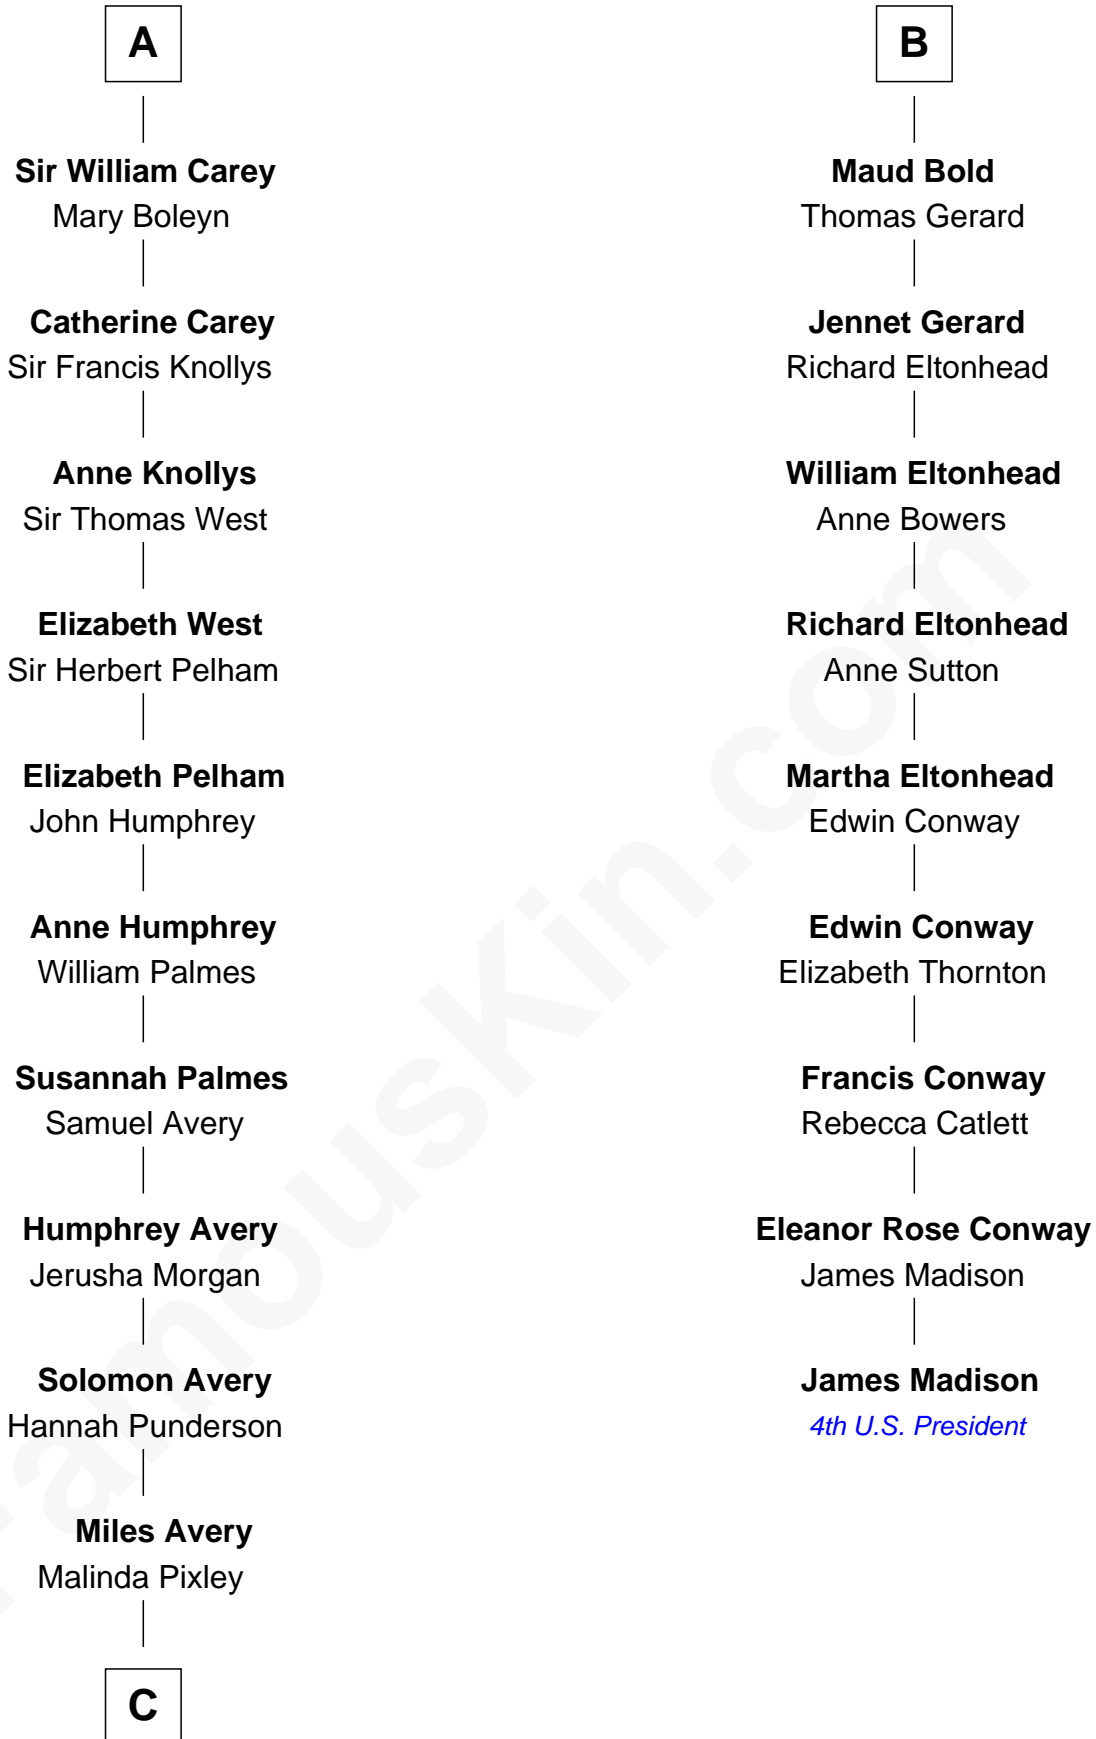

**FamousKin.com**  
**Relationship Chart of**  
**Nelson Rockefeller**  
*41st U.S. Vice-President*

**15th cousin 6 times removed of**  
**James Madison**  
*4th U.S. President*

**Richard Fitzalan**  
 Alice de Saluzzo

**C**

—  
**Lucy Avery**

Godfrey Lewis Rockefeller

—  
**William Avery Rockefeller**

Eliza Davison

—  
**John Davison Rockefeller**

Laura Celestia Spelman

—  
**John Davison Rockefeller**

Abby Greene Aldrich

—  
**Nelson Rockefeller**

*41st U.S. Vice-President*

FamousKin.com