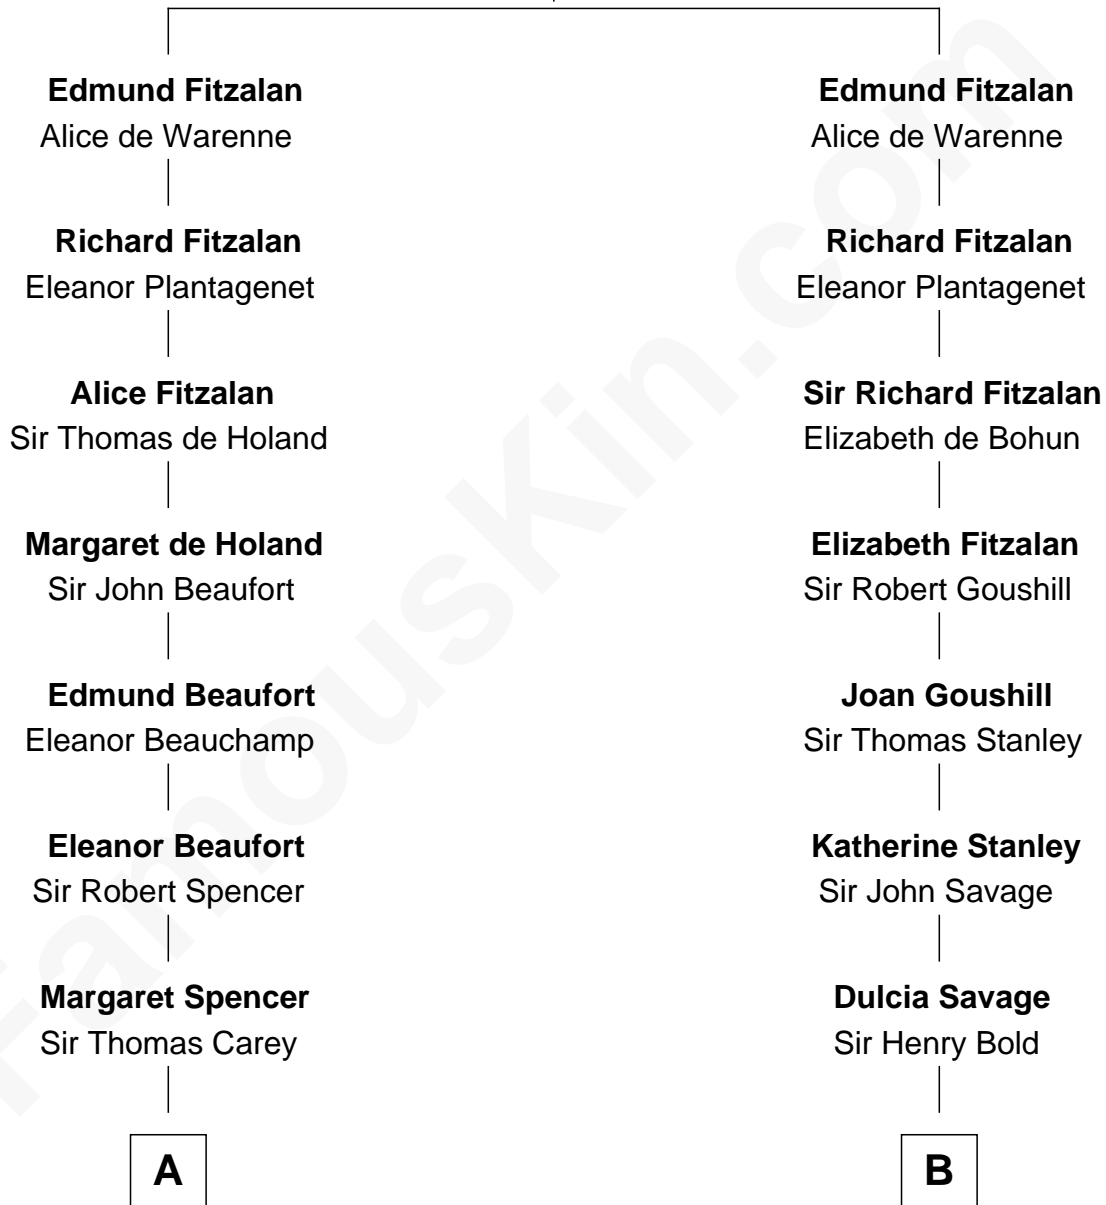

**FamousKin.com**  
**Relationship Chart of**  
**Nelson Rockefeller**  
*41st U.S. Vice-President*

**15th cousin 6 times removed of**  
**James Madison**  
*4th U.S. President*

**Richard Fitzalan**  
 Alice de Saluzzo

**C**

—  
**Lucy Avery**

Godfrey Lewis Rockefeller

—  
**William Avery Rockefeller**

Eliza Davison

—  
**John Davison Rockefeller**

Laura Celestia Spelman

—  
**John Davison Rockefeller**

Abby Greene Aldrich

—  
**Nelson Rockefeller**

*41st U.S. Vice-President*

FamousKin.com