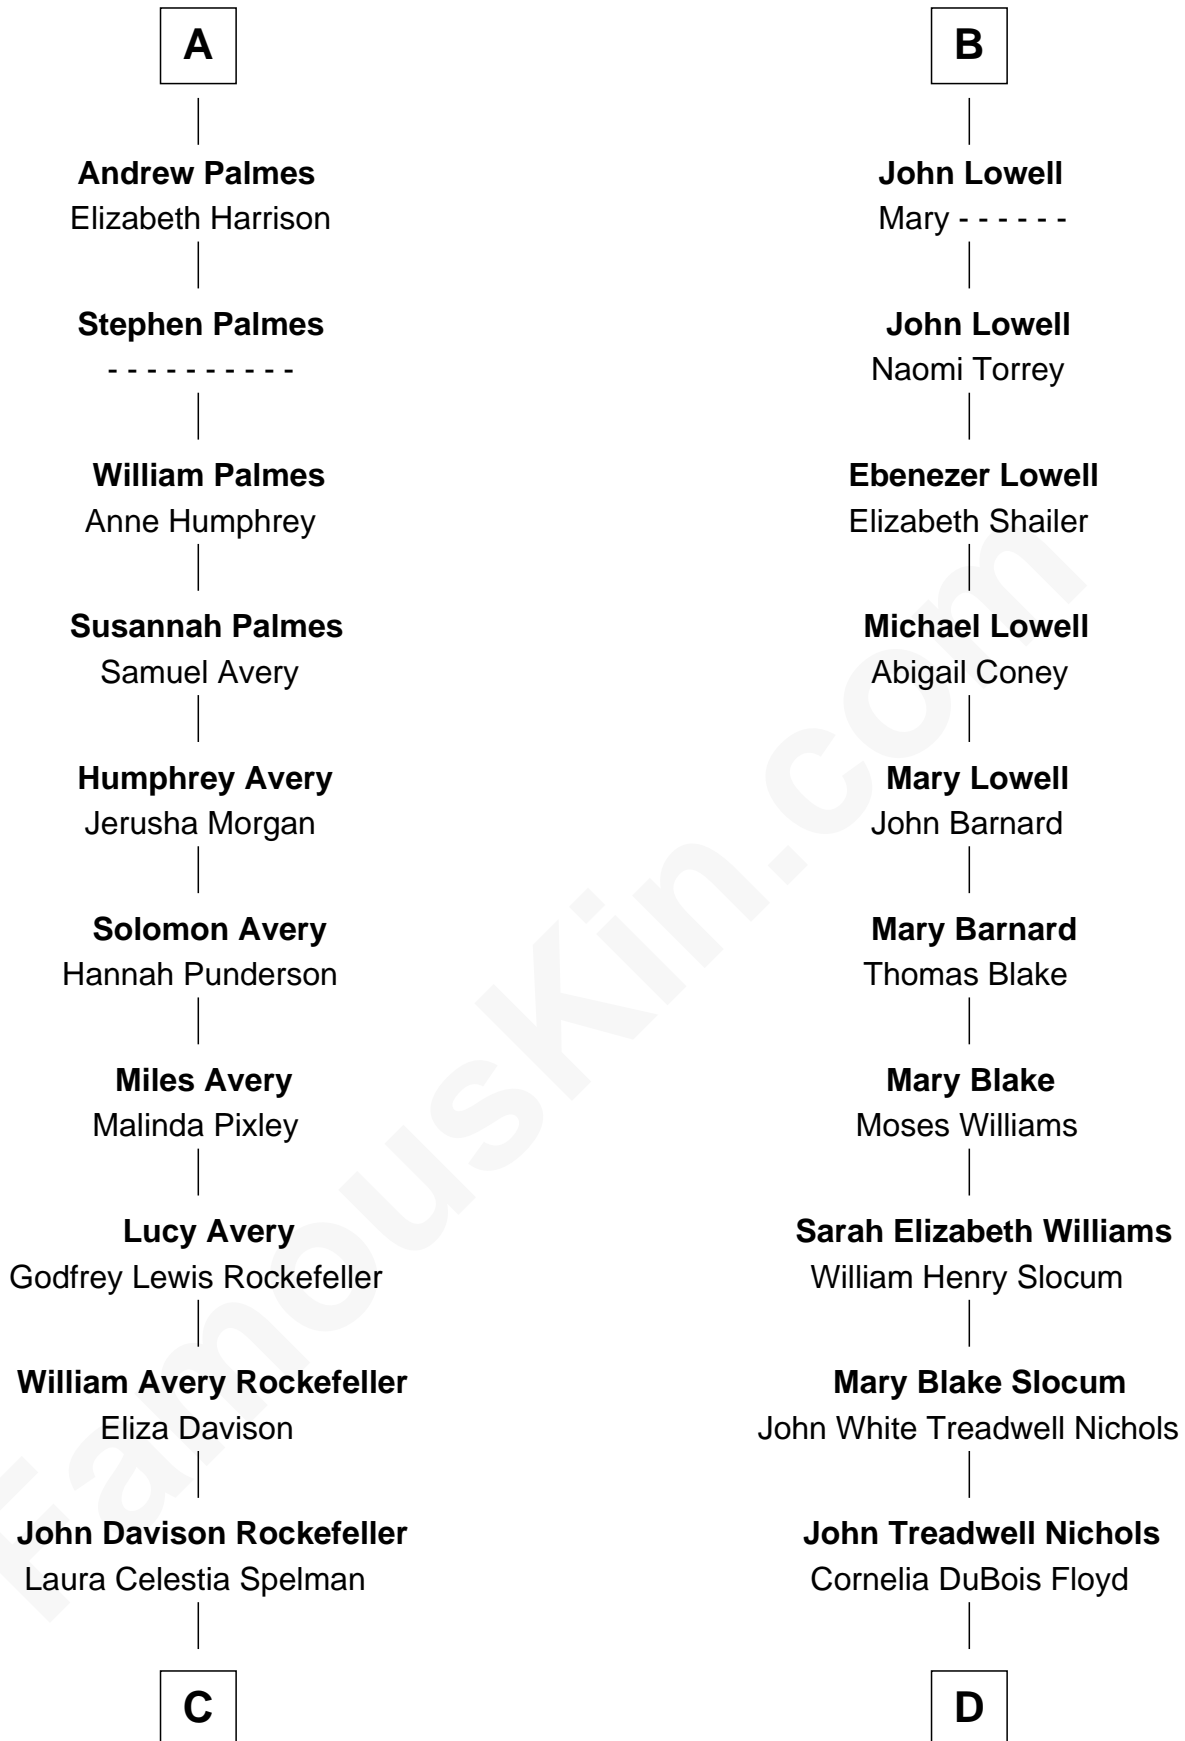

FamousKin.com Relationship Chart of

Nelson Rockefeller
41st U.S. Vice-President

18th cousin of

Bill Weld
68th Governor of Massachusetts

Sir Hugh Luttrell
Catherine de Beaumont

C

John Davison Rockefeller

Abby Greene Aldrich

Nelson Rockefeller

41st U.S. Vice-President

D

Mary Blake Nichols

David Weld

Bill Weld

68th Governor of Massachusetts

FamousKin.com