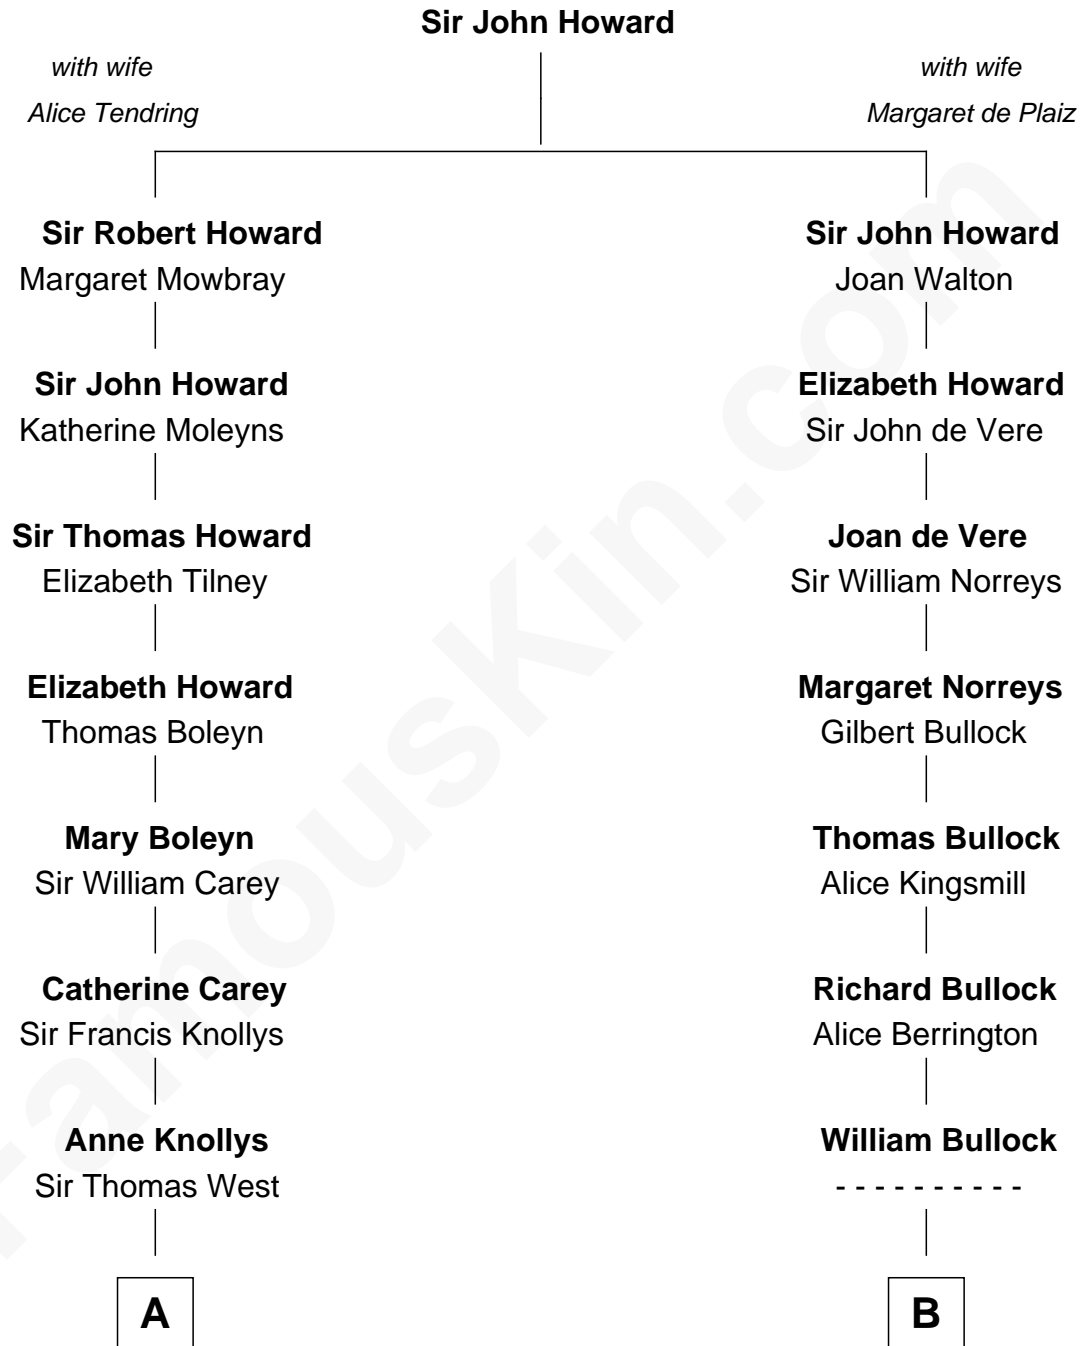

FamousKin.com Relationship Chart of

Nelson Rockefeller
41st U.S. Vice-President

17th cousin 1 time removed of

Bill Weld

68th Governor of Massachusetts

C

—
John Davison Rockefeller

Abby Greene Aldrich

—
Nelson Rockefeller

41st U.S. Vice-President

FamousKin.com