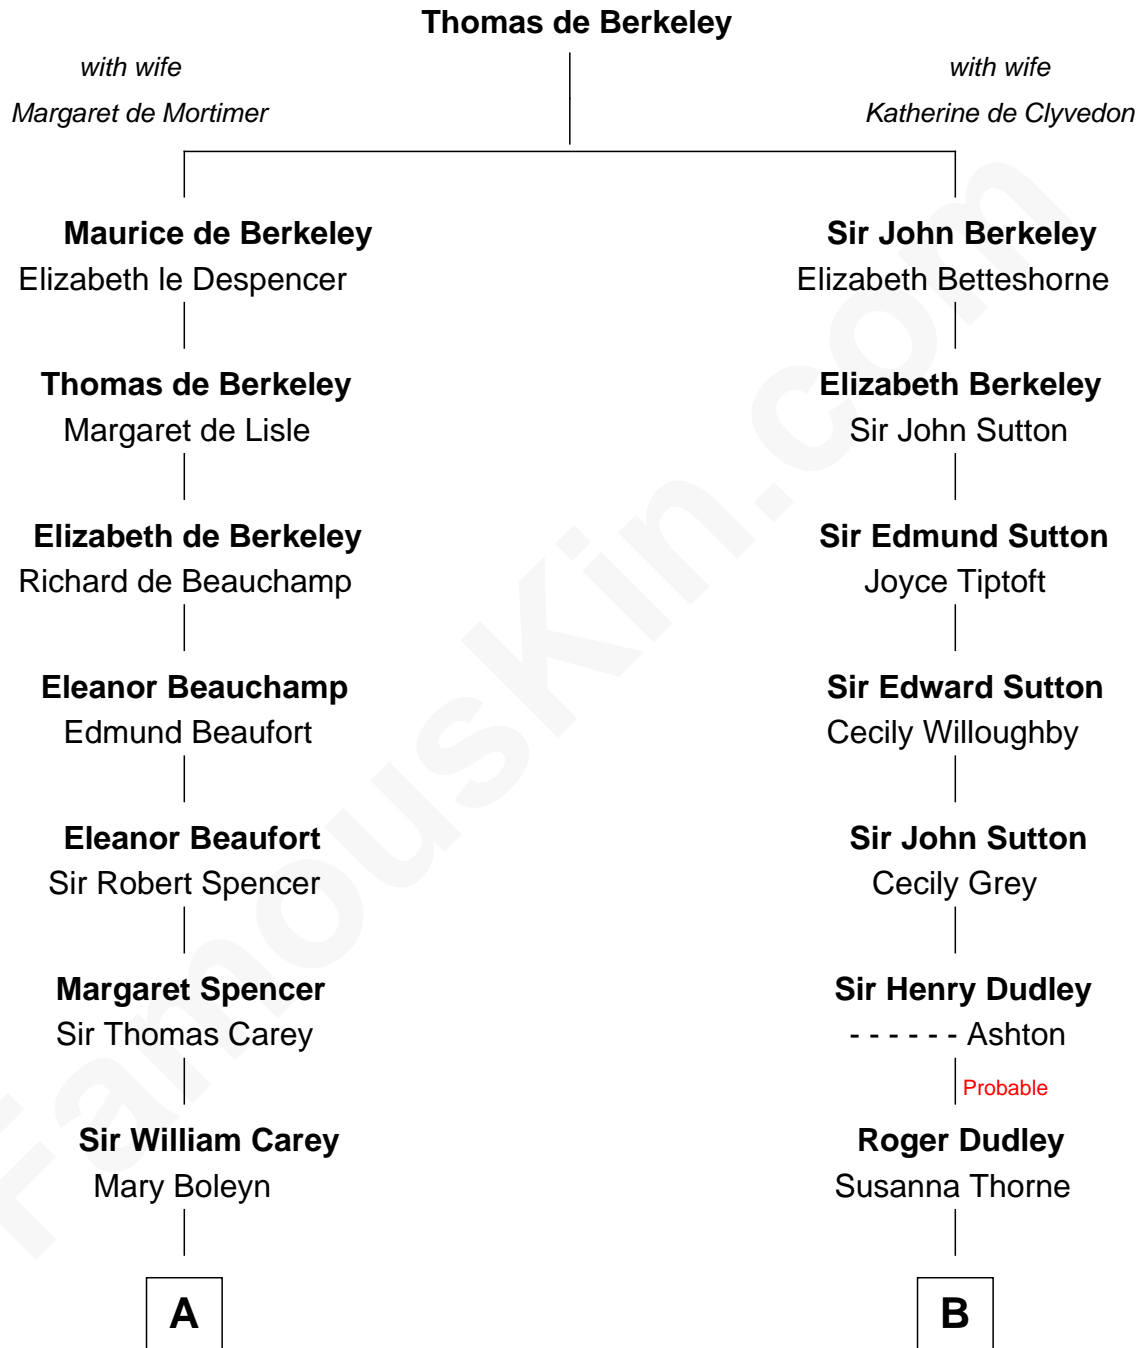

FamousKin.com
Relationship Chart of
Nelson Rockefeller
41st U.S. Vice-President

18th cousin 2 times removed of
Bill Weld
68th Governor of Massachusetts

FamousKin.com