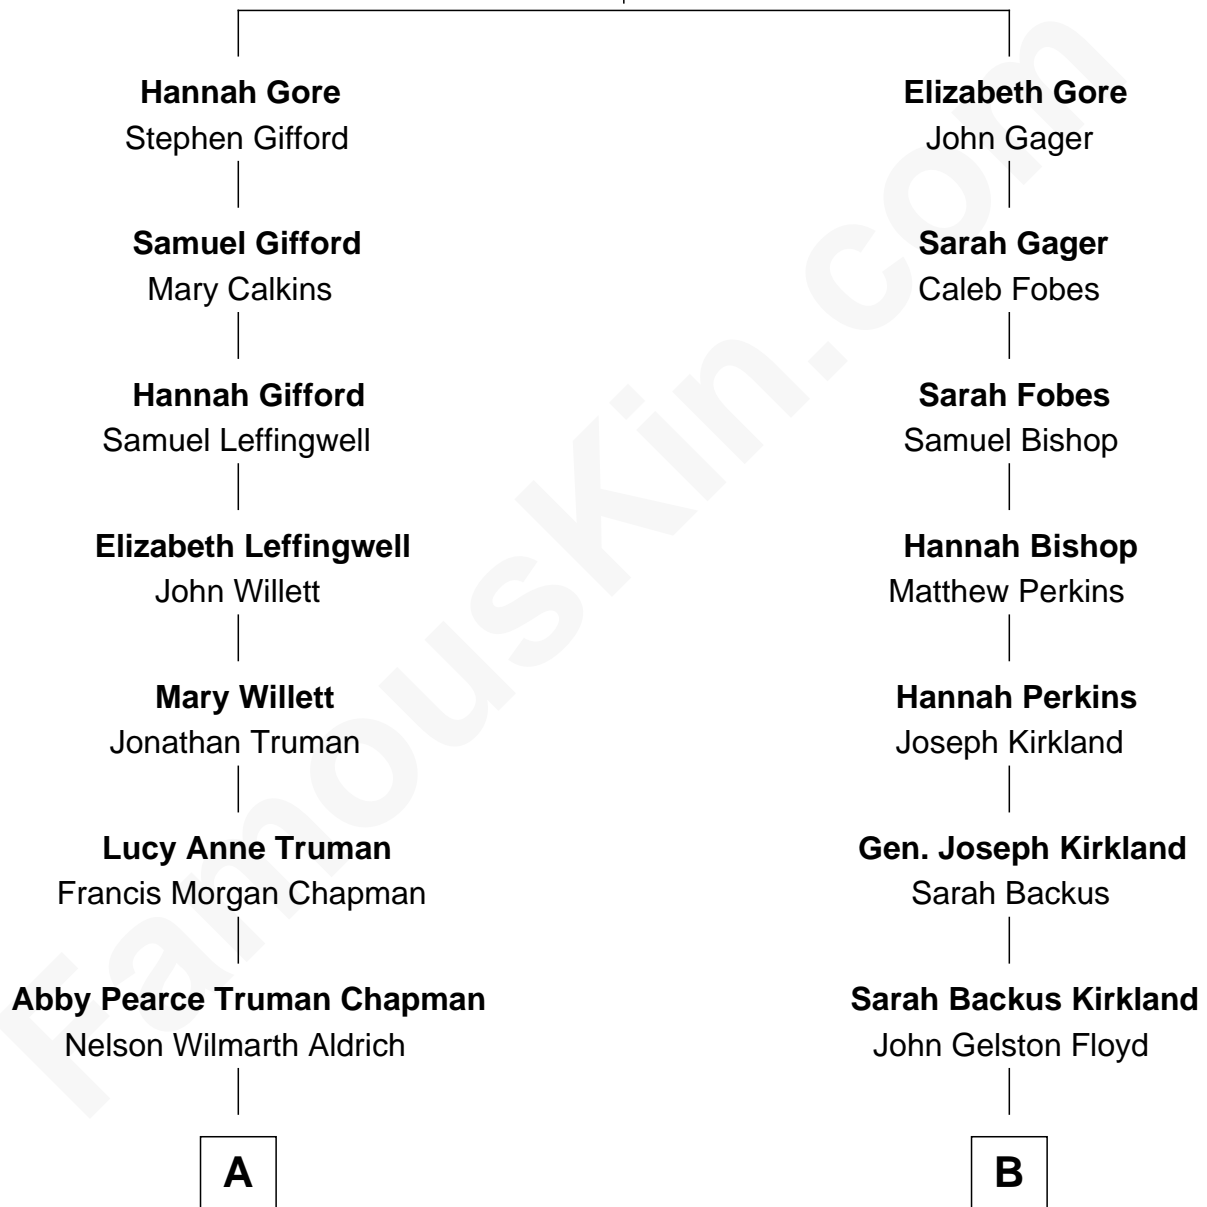

# FamousKin.com Relationship Chart of

**Nelson Rockefeller**  
41st U.S. Vice-President

8th cousin 2 times removed of

**Bill Weld**

68th Governor of Massachusetts

**Samuel Gore**  
Elizabeth Hill

**A**

**Abby Greene Aldrich**  
John Davison Rockefeller

**Nelson Rockefeller**  
*41st U.S. Vice-President*

**B**

**John Gelston Floyd**  
Julia Floyd DuBois

**Cornelia DuBois Floyd**  
John Treadwell Nichols

**Mary Blake Nichols**  
David Weld

**Bill Weld**  
*68th Governor of Massachusetts*