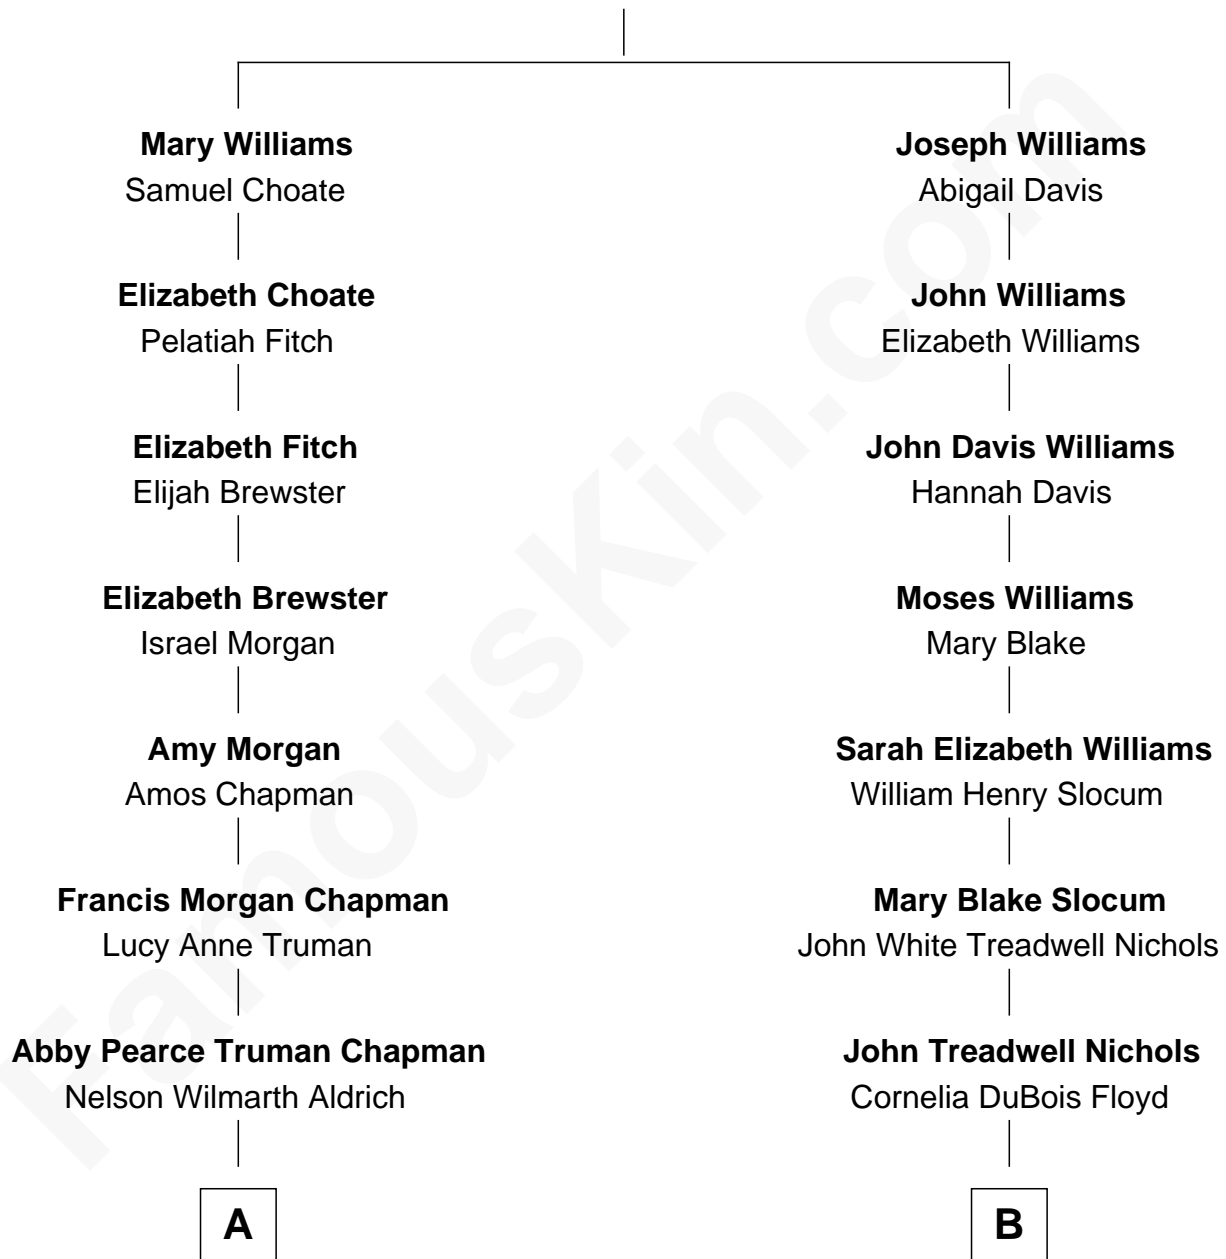

FamousKin.com Relationship Chart of

Nelson Rockefeller
41st U.S. Vice-President

8th cousin of

Bill Weld
68th Governor of Massachusetts

Stephen Williams
Sarah Wise

A

Abby Greene Aldrich
John Davison Rockefeller

Nelson Rockefeller
41st U.S. Vice-President

B

Mary Blake Nichols
David Weld

Bill Weld
68th Governor of Massachusetts

FamousKin.com