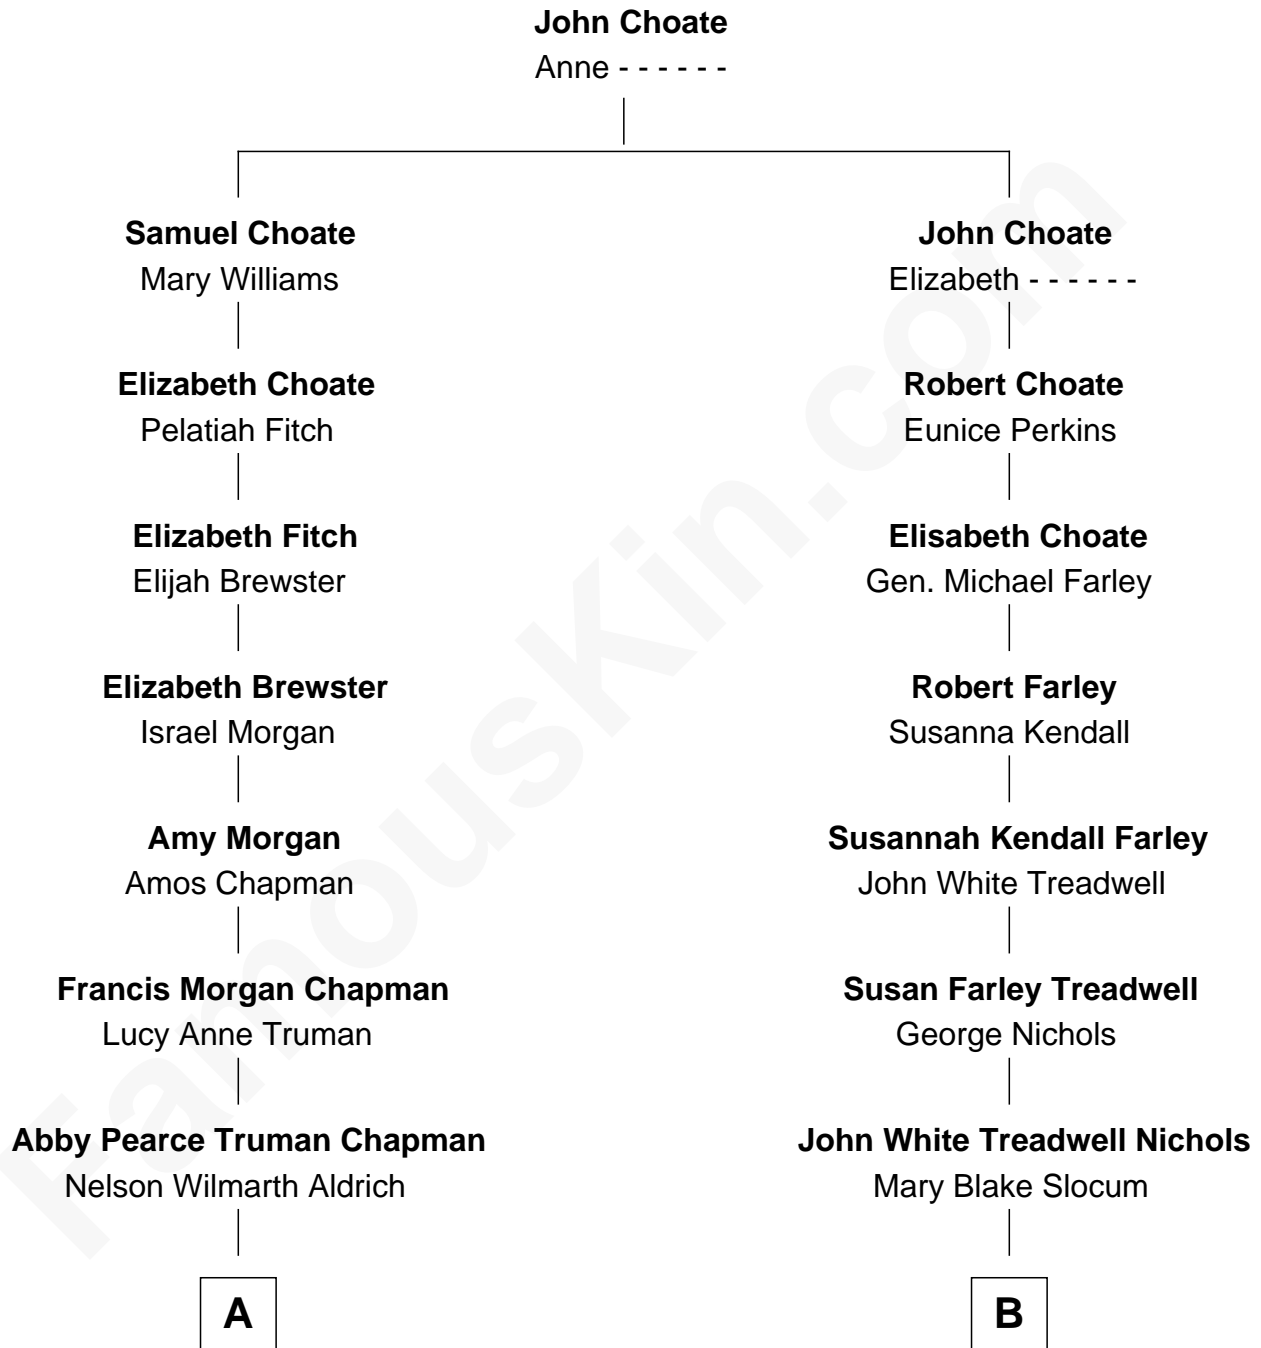

# FamousKin.com Relationship Chart of

**Nelson Rockefeller**  
41st U.S. Vice-President

8th cousin 1 time removed of

**Bill Weld**

68th Governor of Massachusetts

**A**

**Abby Greene Aldrich**  
John Davison Rockefeller

**Nelson Rockefeller**  
*41st U.S. Vice-President*

**B**

**John Treadwell Nichols**  
Cornelia DuBois Floyd

**Mary Blake Nichols**  
David Weld

**Bill Weld**  
*68th Governor of Massachusetts*

FamousKin.com