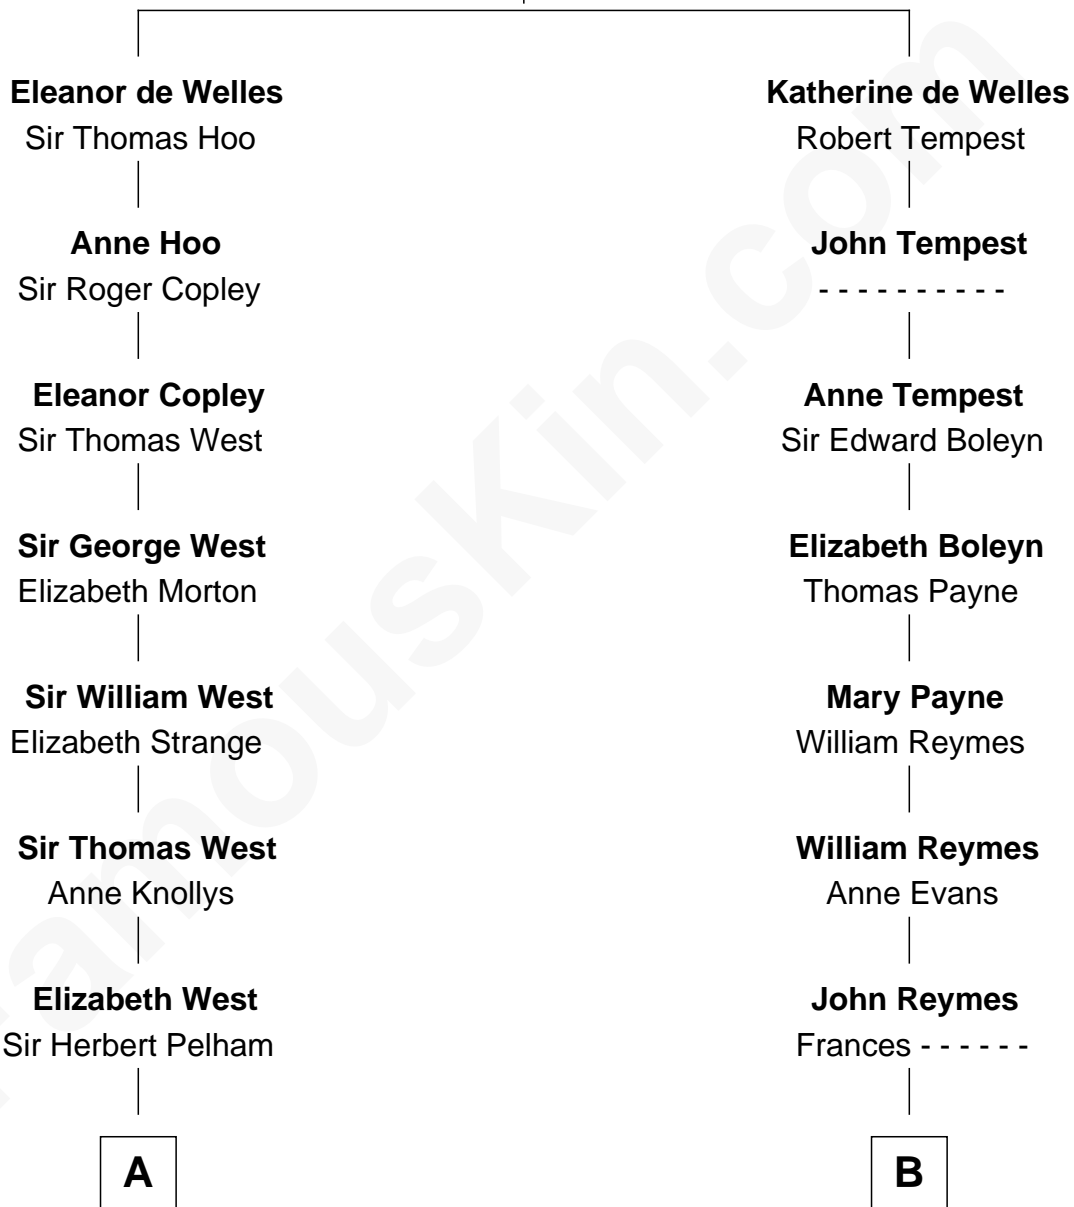

# FamousKin.com Relationship Chart of

**Nelson Rockefeller**  
41st U.S. Vice-President

17th cousin of

**Bill Weld**  
68th Governor of Massachusetts

**Sir Lionel de Welles**  
Joan de Waterton

Bill Weld photo by [Marc Nozell](#) ([CC BY-SA 2.0](#))