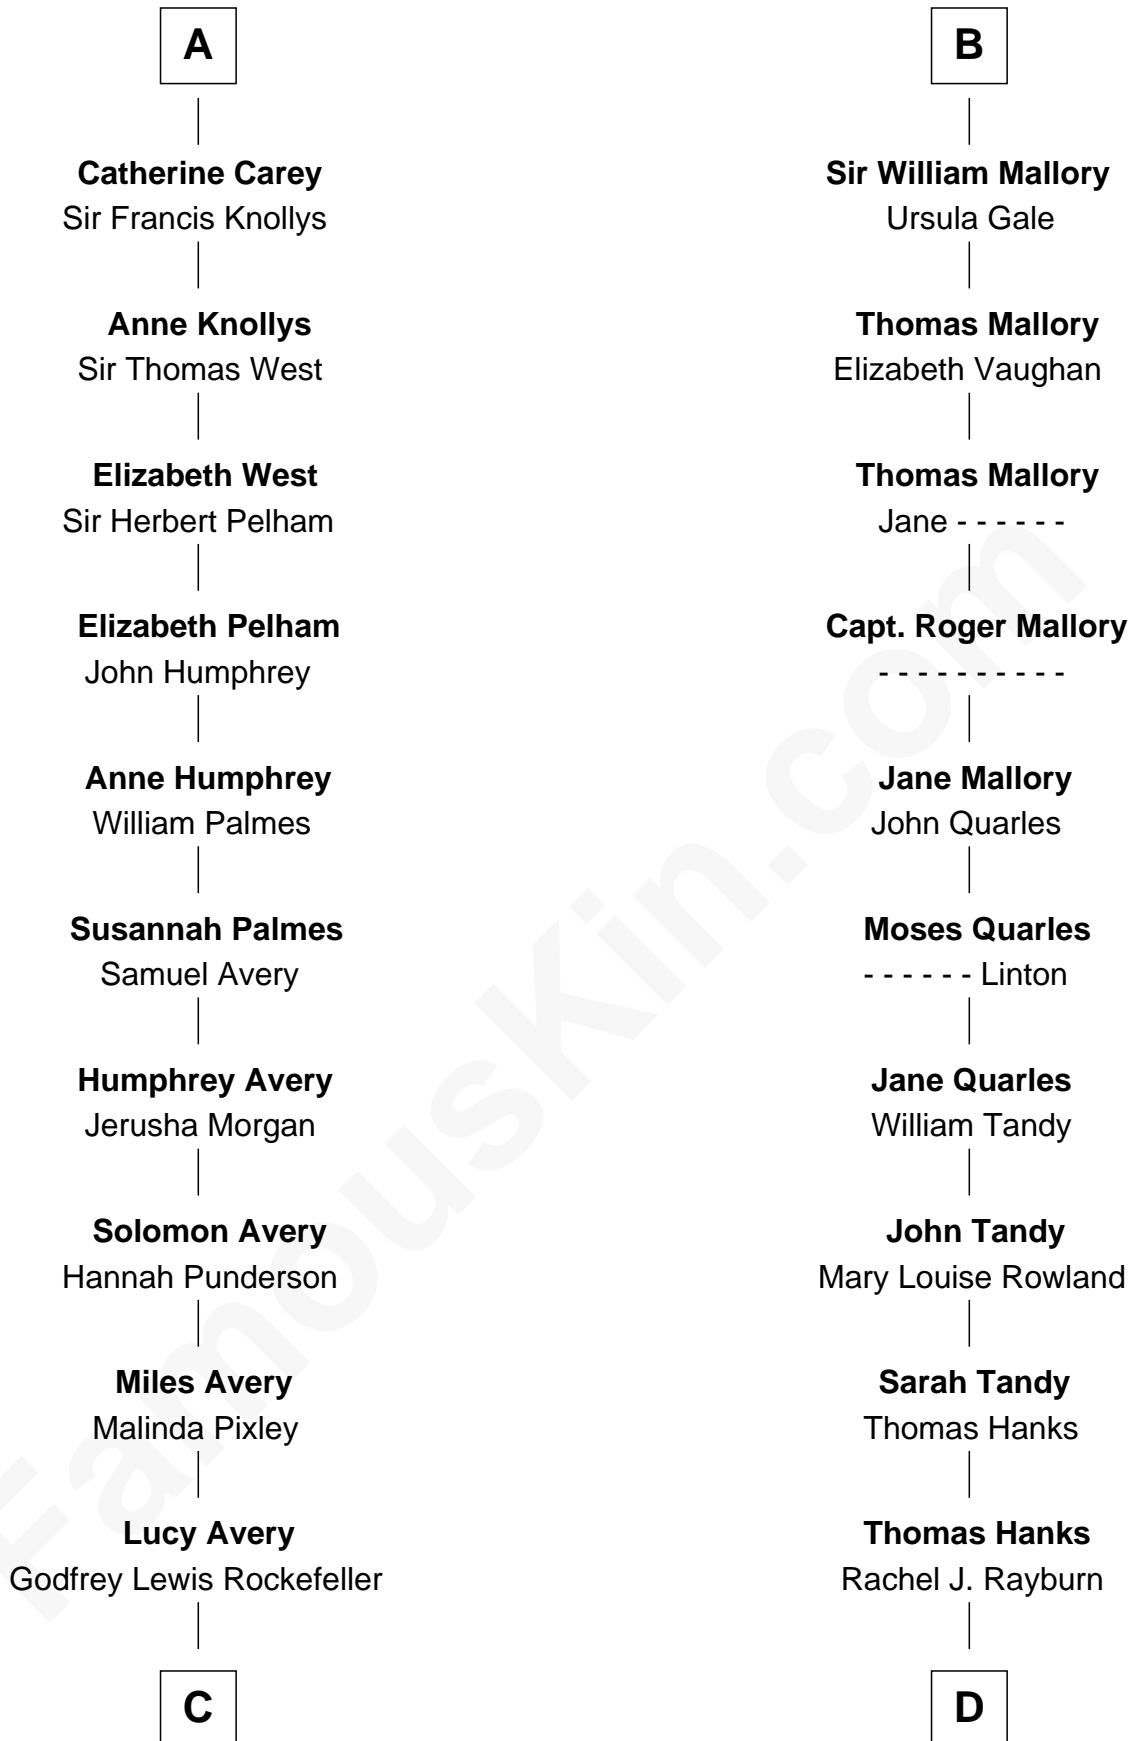

FamousKin.com Relationship Chart of

Nelson Rockefeller
41st U.S. Vice-President

20th cousin of

Tom Hanks
Movie Actor

Edmund Fitzalan
Alice de Warenne

Richard Fitzalan
Eleanor Plantagenet

Aline Fitzalan
Sir Roger le Strange

Alice Fitzalan
Sir Thomas de Holand

Lucy le Strange
Sir William Willoughby

Margaret de Holand
Sir John Beaufort

Margery Willoughby
Sir William FitzHugh

Edmund Beaufort
Eleanor Beauchamp

Lora FitzHugh
Sir John Constable

Eleanor Beaufort
Sir Robert Spencer

Joan Constable
Sir William Mallory

Margaret Spencer
Sir Thomas Carey

Sir John Mallory
Margaret Thwaites

Sir William Carey
Mary Boleyn

Sir William Mallory
Jane Norton

A

B

C

William Avery Rockefeller

Eliza Davison

John Davison Rockefeller

Laura Celestia Spelman

John Davison Rockefeller

Abby Greene Aldrich

Nelson Rockefeller