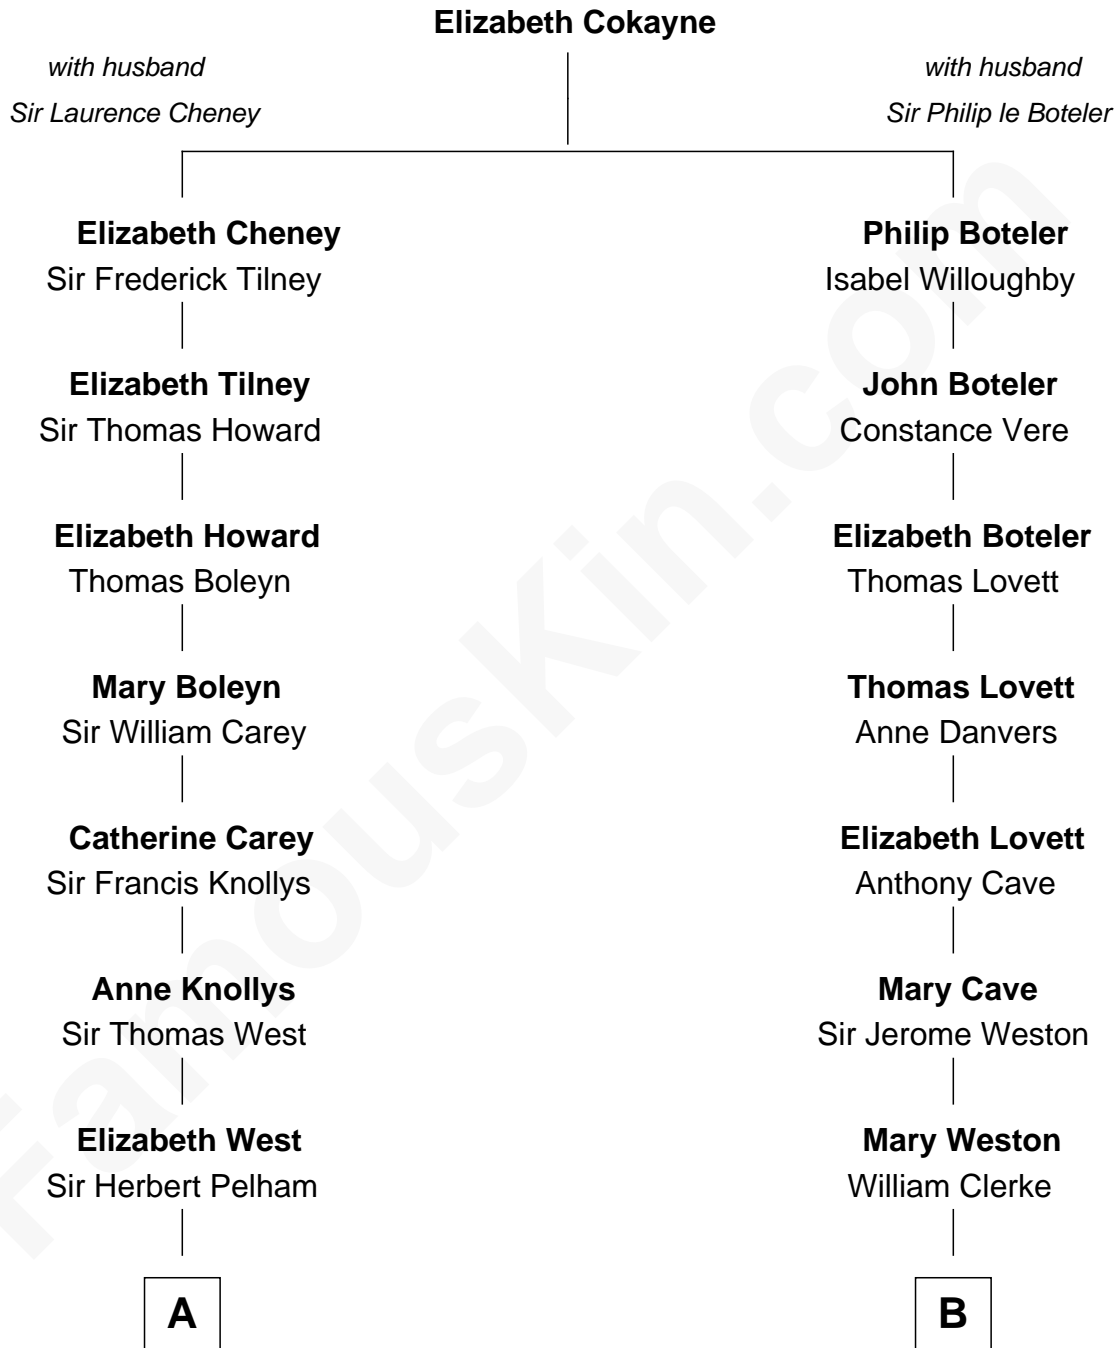

# FamousKin.com Relationship Chart of

**Nelson Rockefeller**  
41st U.S. Vice-President

17th cousin 1 time removed of

**Tuesday Weld**  
TV and Movie Actress

**C**

**Lothrop Motley Weld**

Yosene Balfour Ker

**Tuesday Weld**

*TV and Movie Actress*

FamousKin.com