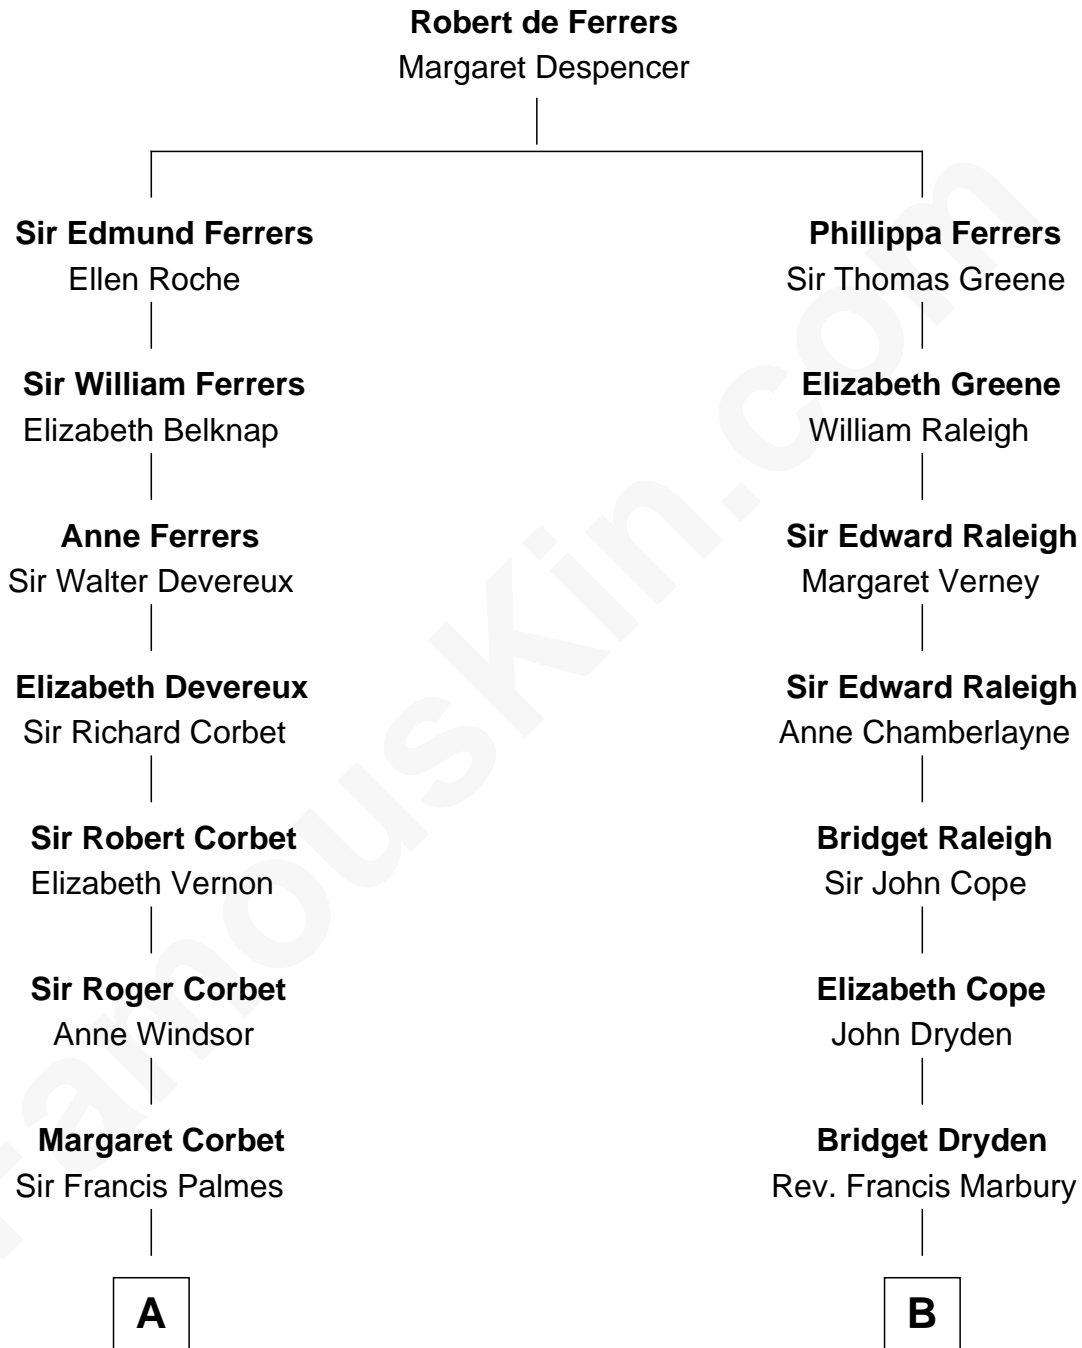

# FamousKin.com Relationship Chart of

**Nelson Rockefeller**  
41st U.S. Vice-President

18th cousin 1 time removed of

**Tuesday Weld**  
TV and Movie Actress

**C**

**John Davison Rockefeller**

Laura Celestia Spelman

**John Davison Rockefeller**

Abby Greene Aldrich

**Nelson Rockefeller**

*41st U.S. Vice-President*

**D**

**Lothrop Motley Weld**

Yosene Balfour Ker

**Tuesday Weld**