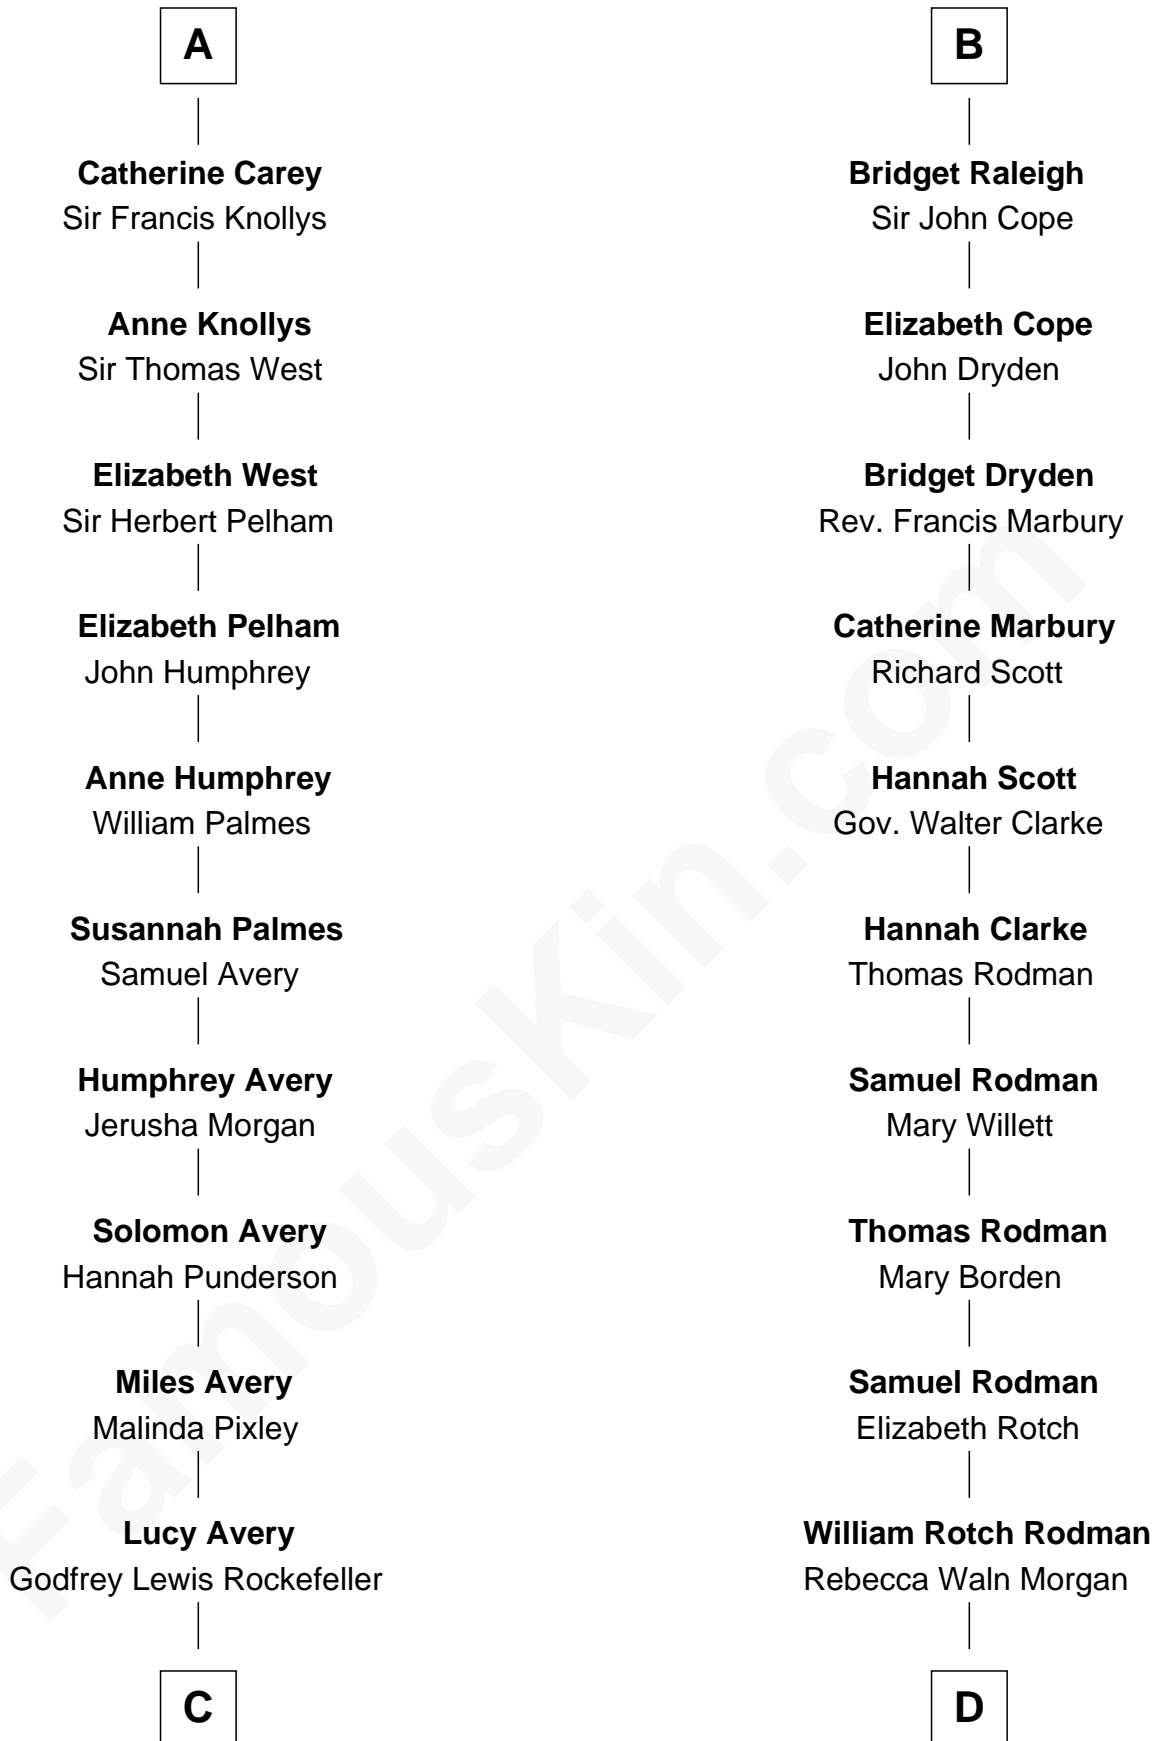

FamousKin.com Relationship Chart of

Nelson Rockefeller
41st U.S. Vice-President

20th cousin 1 time removed of

Tuesday Weld
TV and Movie Actress

Edmund Fitzalan
Alice de Warenne

Richard Fitzalan
Eleanor Plantagenet

Alice Fitzalan
Sir Thomas de Holand

Margaret de Holand
Sir John Beaufort

Edmund Beaufort
Eleanor Beauchamp

Eleanor Beaufort
Sir Robert Spencer

Margaret Spencer
Sir Thomas Carey

Sir William Carey
Mary Boleyn

A

Mary Fitzalan
John le Strange

Ankaret le Strange
Sir Richard Talbot

Mary Talbot
Sir Thomas Greene

Sir Thomas Greene
Phillippa Ferrers

Elizabeth Greene
William Raleigh

Sir Edward Raleigh
Margaret Verney

Sir Edward Raleigh
Anne Chamberlayne

B

C

William Avery Rockefeller

Eliza Davison

John Davison Rockefeller

Laura Celestia Spelman

John Davison Rockefeller

Abby Greene Aldrich