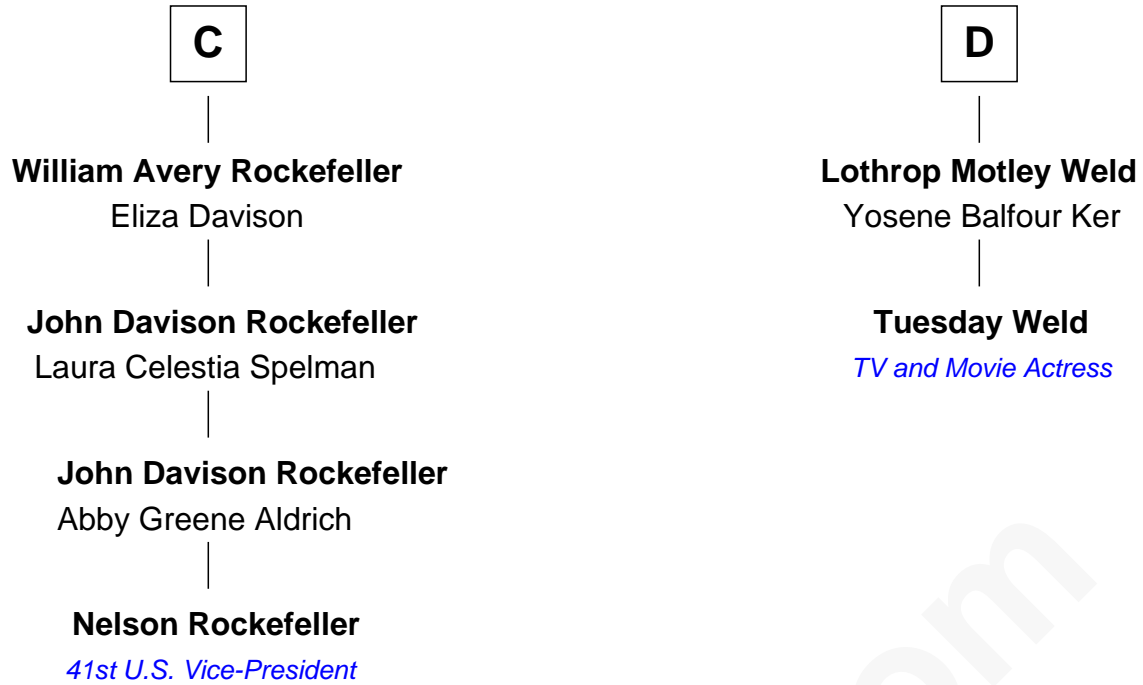

FamousKin.com
Relationship Chart of
Nelson Rockefeller
41st U.S. Vice-President

18th cousin 2 times removed of
Tuesday Weld
TV and Movie Actress

FamousKin.com