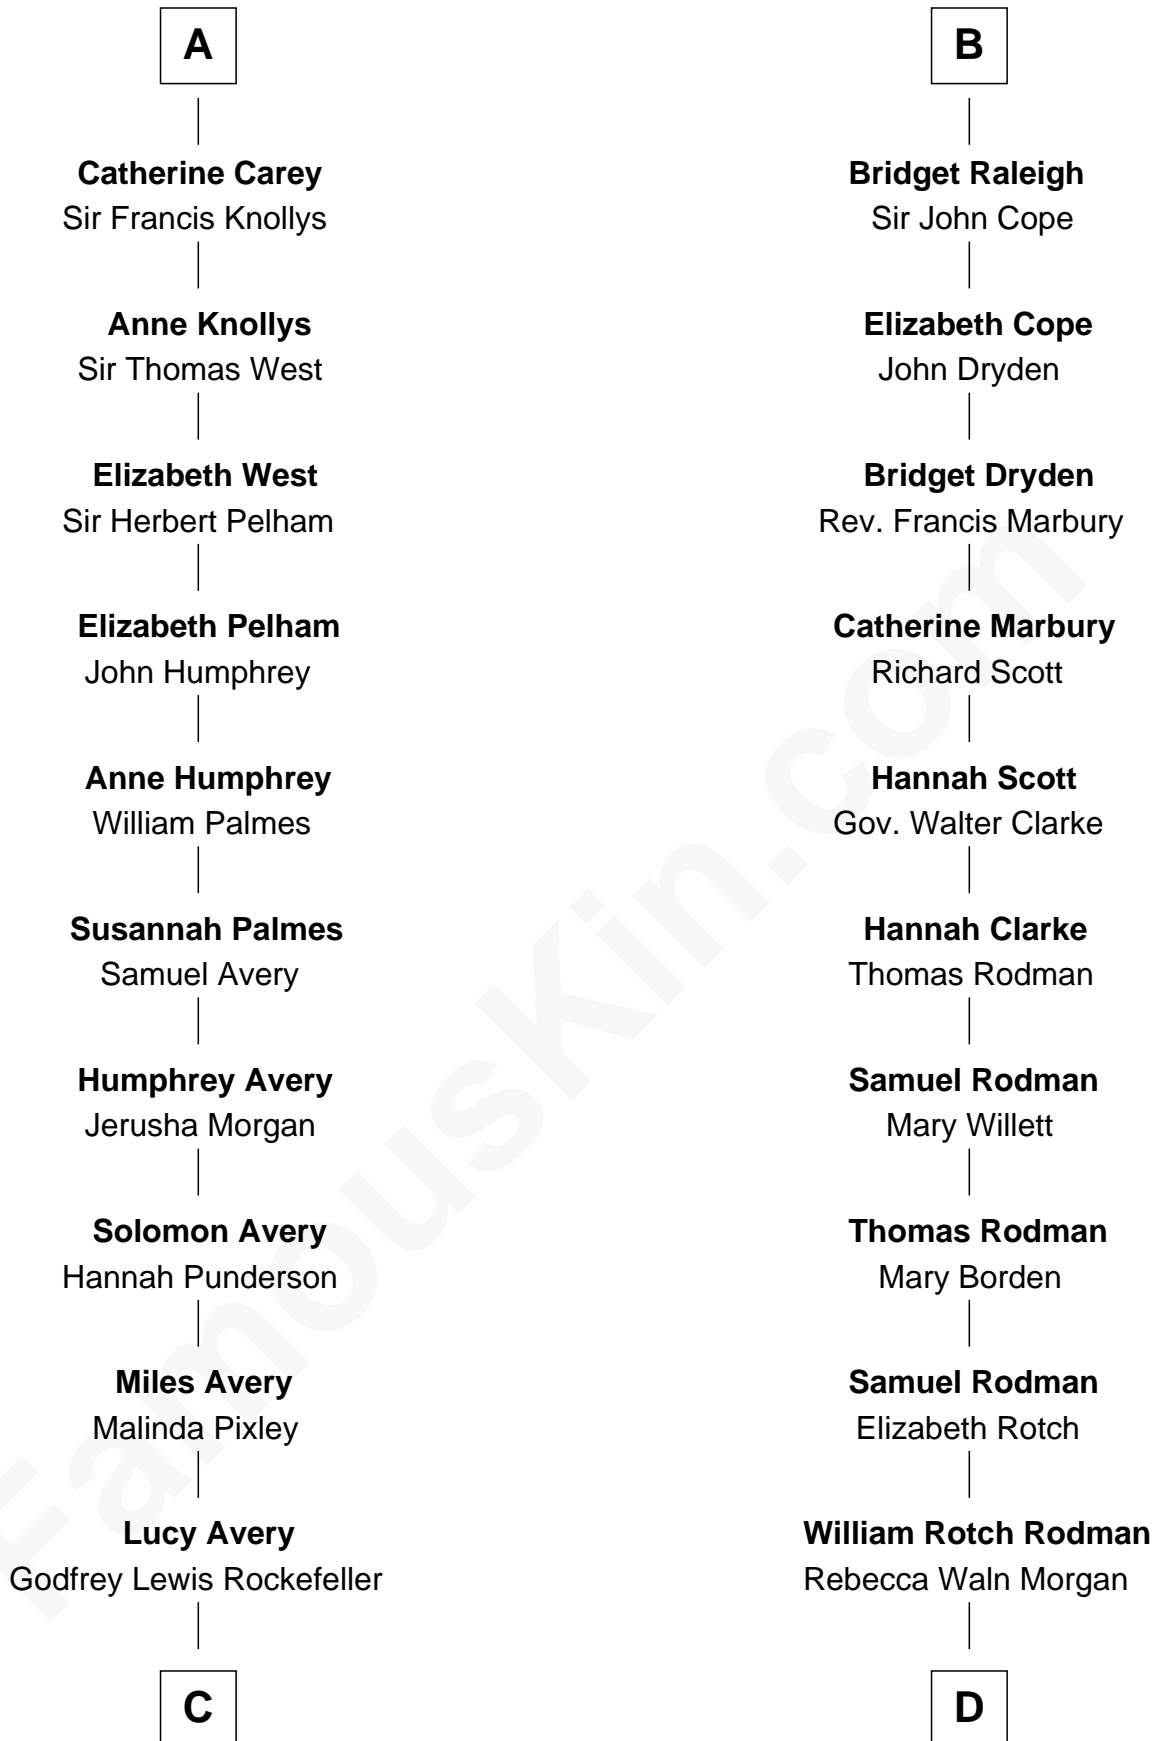

FamousKin.com

Relationship Chart of

Nelson Rockefeller

41st U.S. Vice-President

20th cousin 1 time removed of

Tuesday Weld

TV and Movie Actress

Hugh le Despencer

Edmund Beaufort

Eleanor Beaufort

Sir Robert Spencer

Margaret Spencer

Sir Thomas Carey

Sir William Carey

Mary Boleyn

A

Elizabeth Greene

William Raleigh

Sir Edward Raleigh

Margaret Verney

Sir Edward Raleigh

Anne Chamberlayne

B

C

William Avery Rockefeller

Eliza Davison

John Davison Rockefeller

Laura Celestia Spelman

John Davison Rockefeller

Abby Greene Aldrich

Nelson Rockefeller

41st U.S. Vice-President