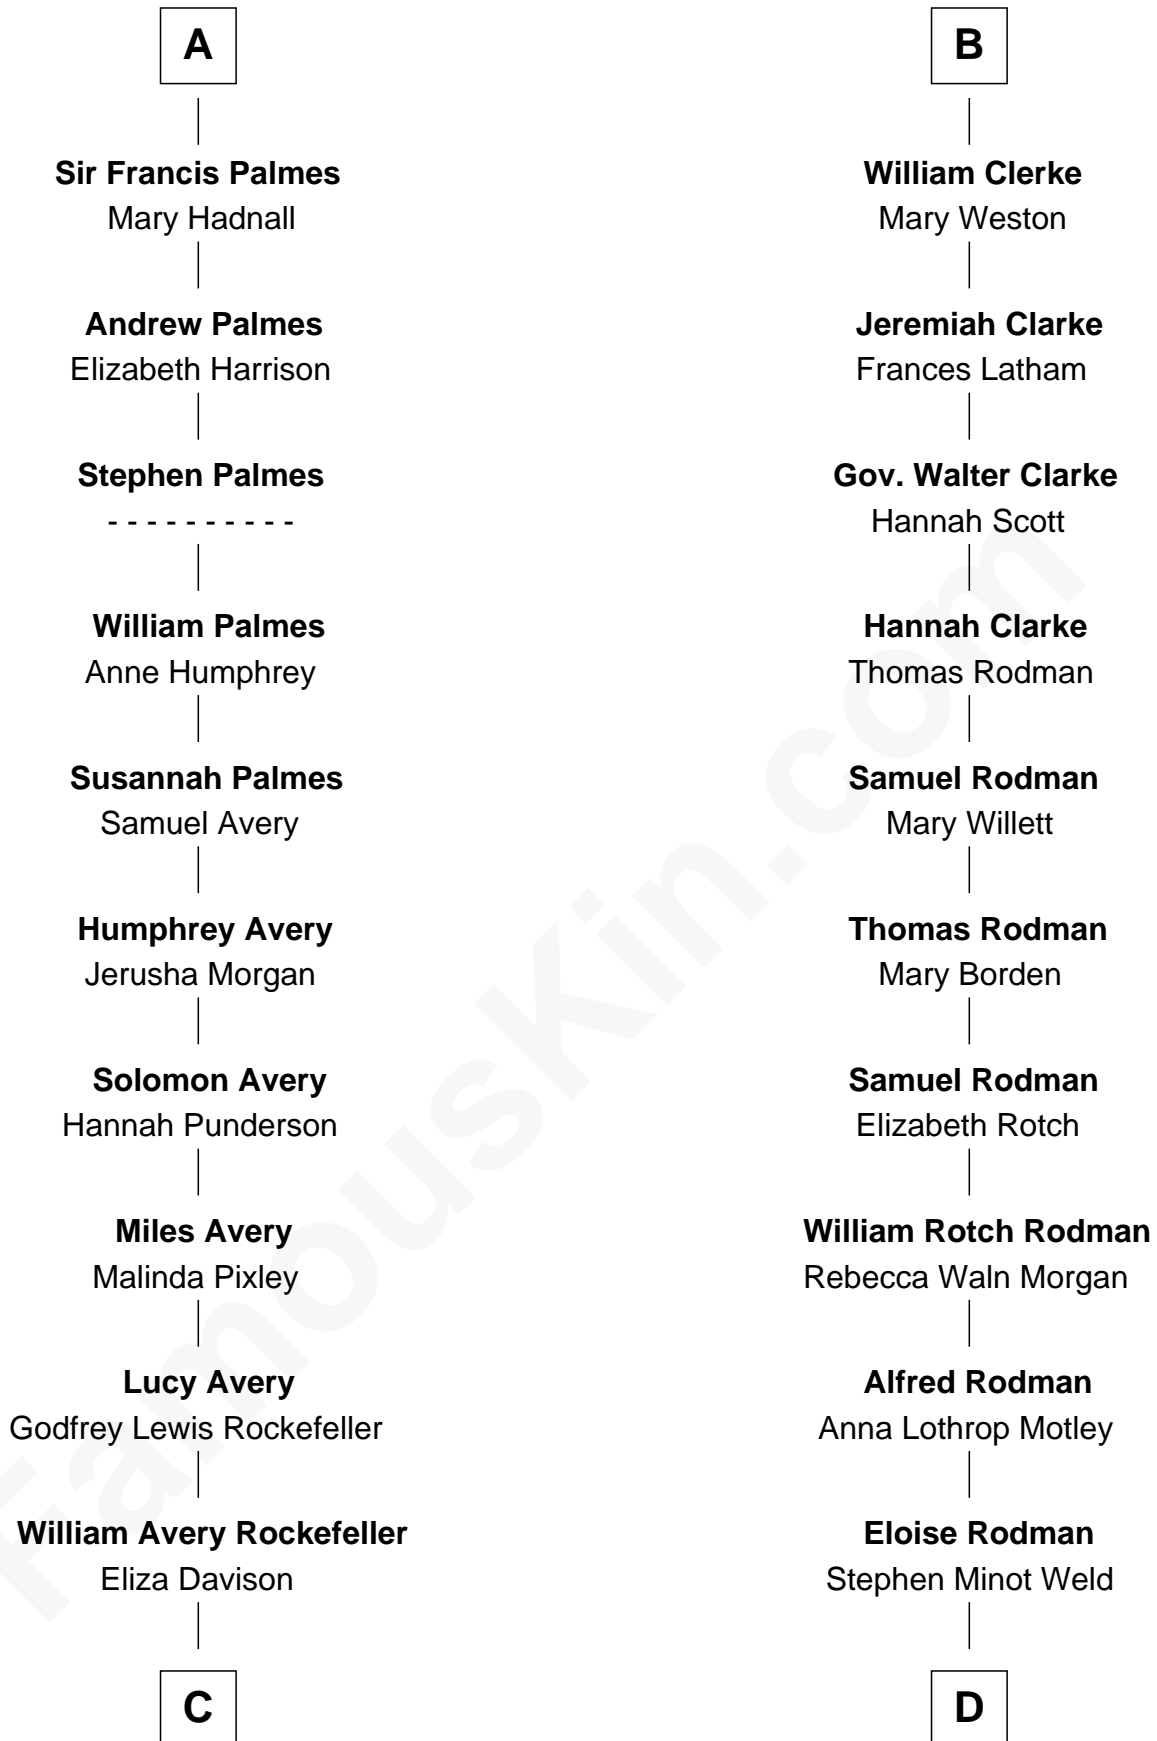

FamousKin.com Relationship Chart of

Nelson Rockefeller
41st U.S. Vice-President

19th cousin of

Tuesday Weld
TV and Movie Actress

John de Welles
Maud de Roos

C

John Davison Rockefeller

Laura Celestia Spelman

John Davison Rockefeller

Abby Greene Aldrich

Nelson Rockefeller

41st U.S. Vice-President

D

Edward Motley Weld

Sarah Lothrop King

Lothrop Motley Weld

Yosene Balfour Ker

Tuesday Weld

TV and Movie Actress

FamousKin.com