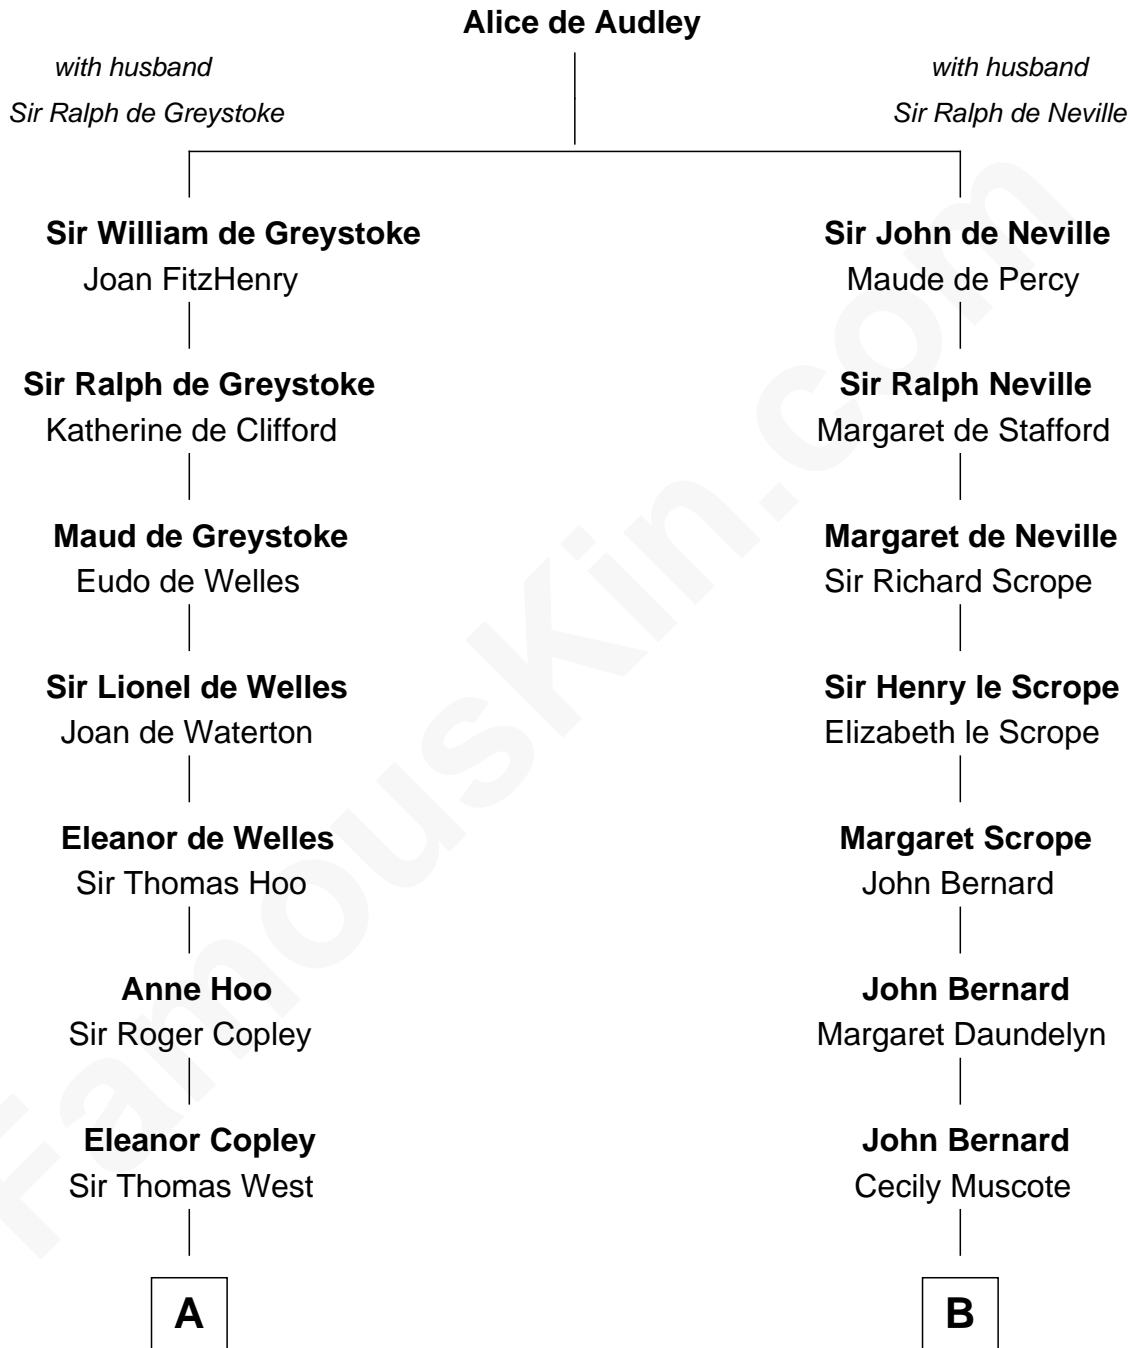

## Relationship Chart of

### Nelson Rockefeller

41st U.S. Vice-President

16th cousin 5 times removed of

**Helen Keller**  
Author and Activist

**C**

—  
**Lucy Avery**

Godfrey Lewis Rockefeller

—  
**William Avery Rockefeller**