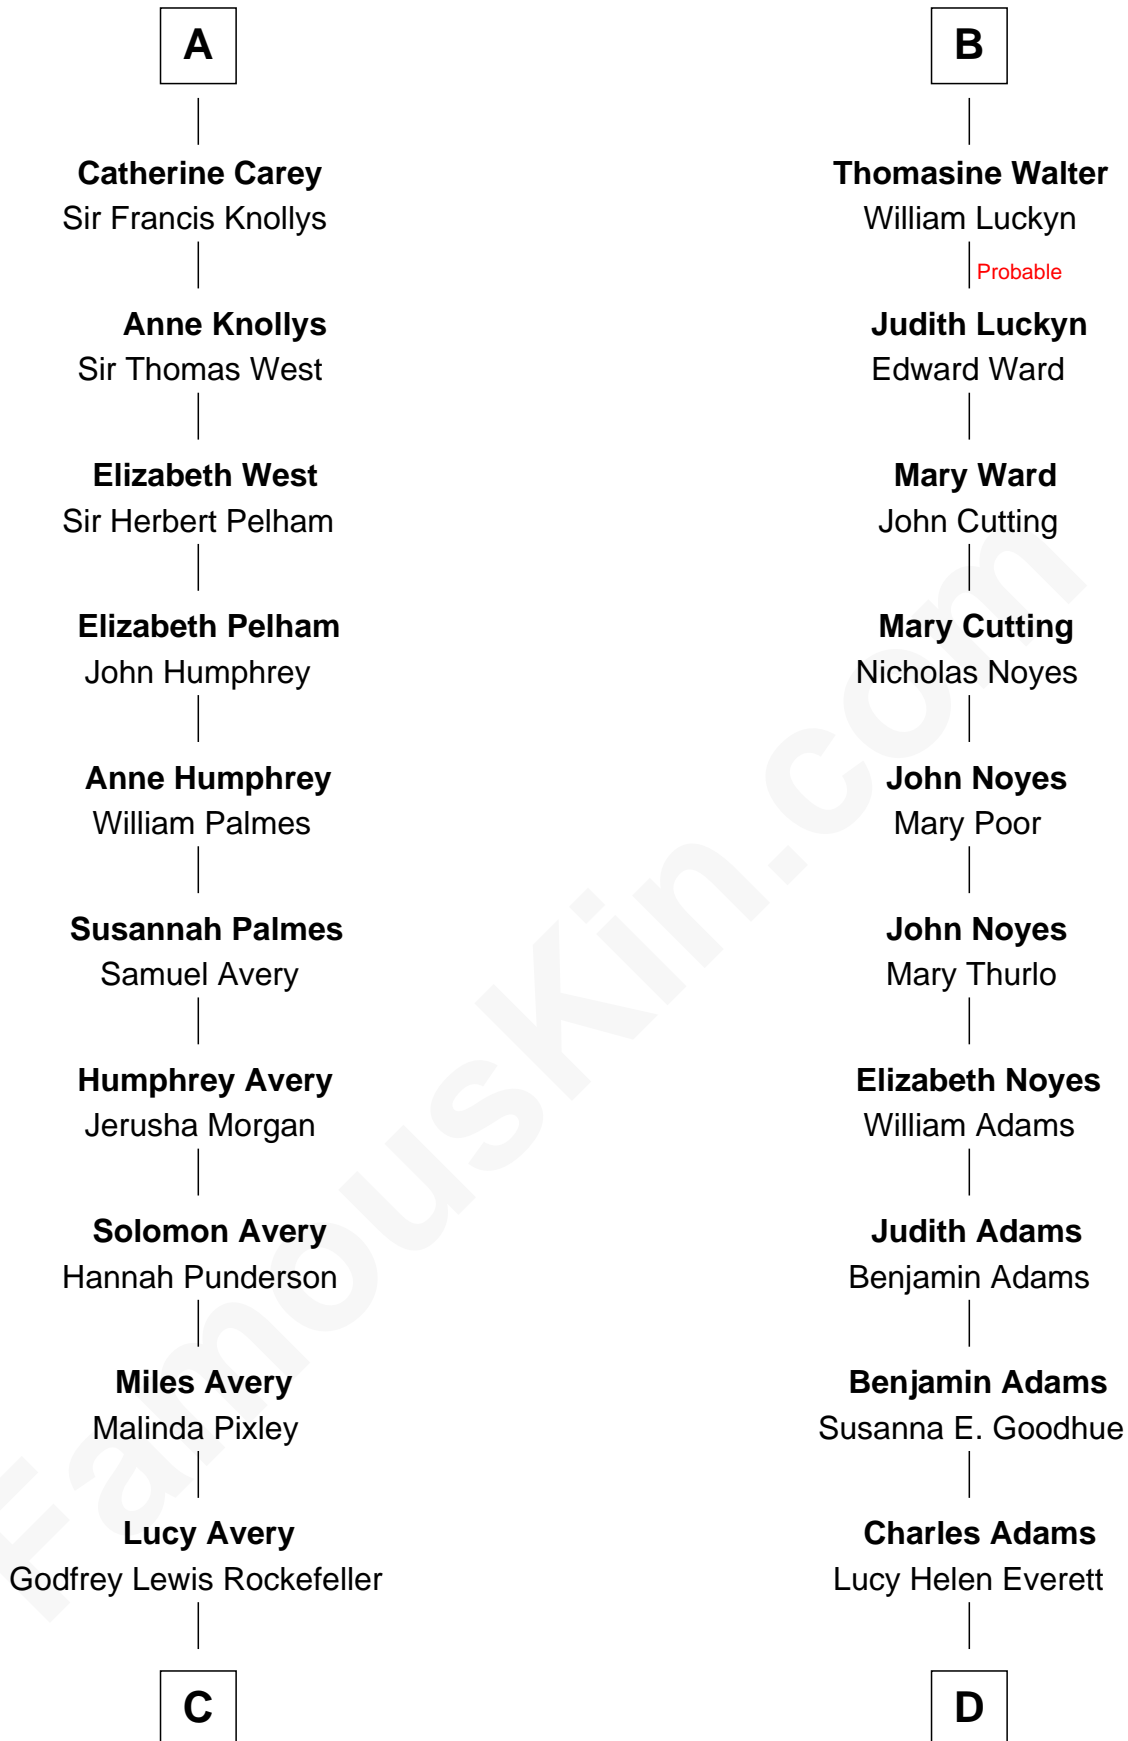

FamousKin.com
Relationship Chart of
Nelson Rockefeller
41st U.S. Vice-President

18th cousin 2 times removed of

Helen Keller
Author and Activist

Sir John Howard
 Alice de Bois

Sir Robert Howard
 Margaret de Scales

Joan Howard
 Sir Peter de Brewes

Sir John Howard
 Alice Tendring

Beatrice Brewes
 Sir Hugh Shirley

Sir Robert Howard
 Margaret Mowbray

Sir Ralph Shirley
 Joan Basset

Sir John Howard
 Katherine Moleyns

Beatrice Shirley
 John Brome

Sir Thomas Howard
 Elizabeth Tilney

Isabel Brome
 John Denton

Elizabeth Howard
 Thomas Boleyn

Thomas Denton
 Jane Webbe

Mary Boleyn
 Sir William Carey

Isabel Denton
 William ap Walter

A

B

FamousKin.com