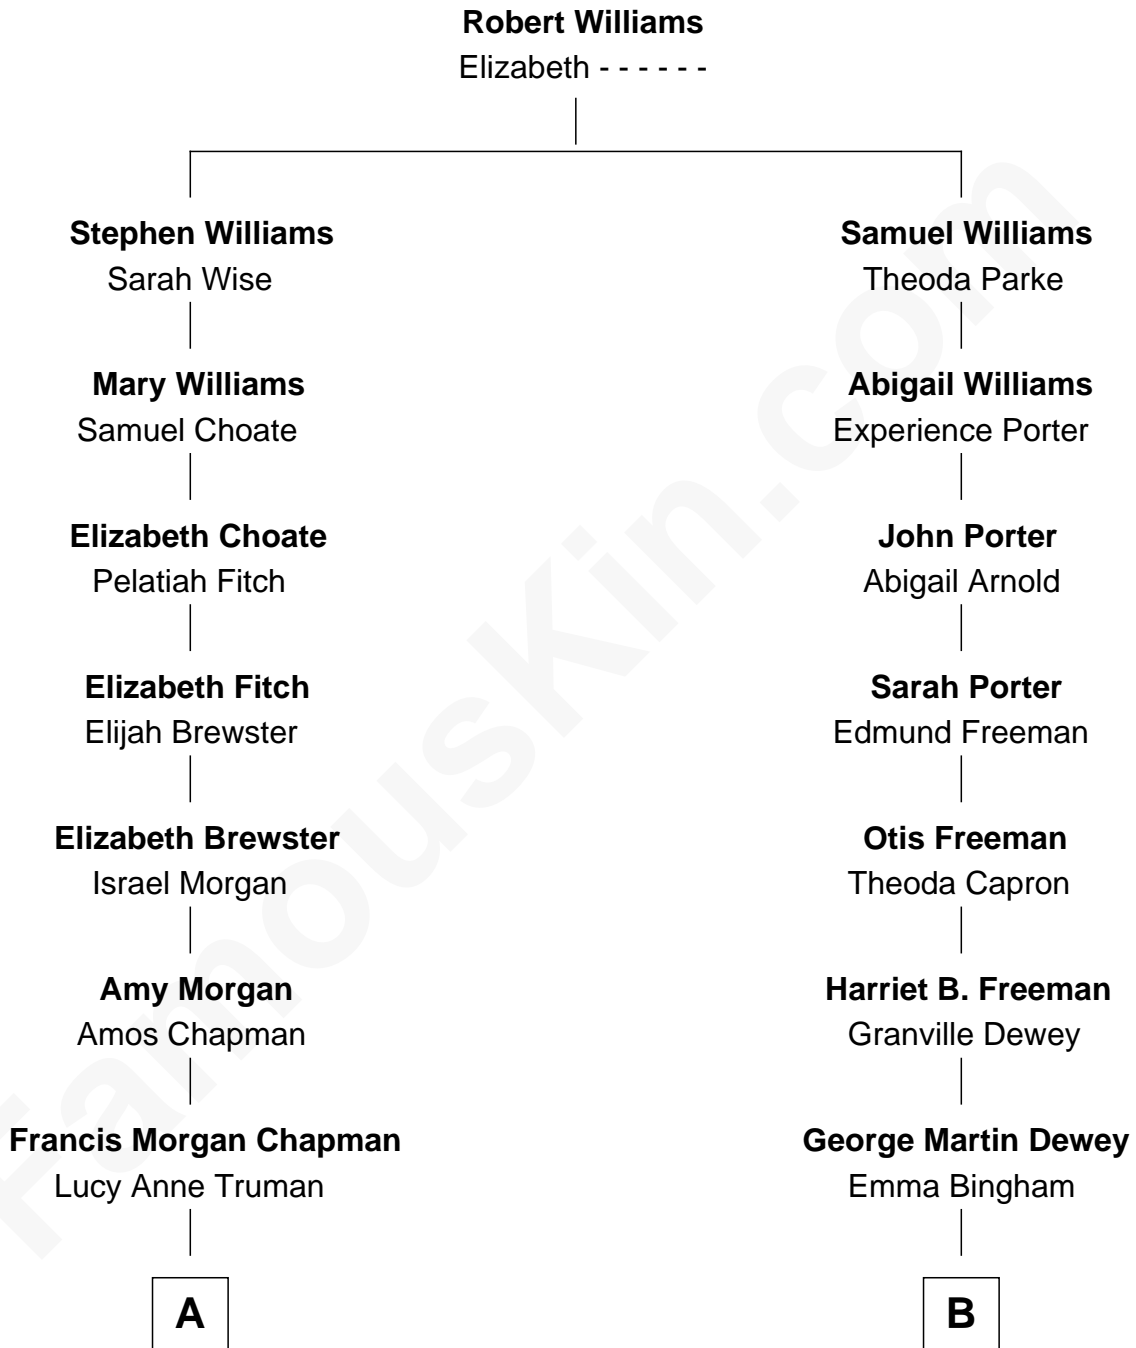

FamousKin.com Relationship Chart of

Nelson Rockefeller
41st U.S. Vice-President

8th cousin 1 time removed of

Thomas Edmund Dewey
47th Governor of New York

A

Abby Pearce Truman Chapman

Nelson Wilmarth Aldrich

Abby Greene Aldrich

John Davison Rockefeller

Nelson Rockefeller

41st U.S. Vice-President

B

George Martin Dewey

Annie L. Thomas

Thomas Edmund Dewey

47th Governor of New York

FamousKin.com