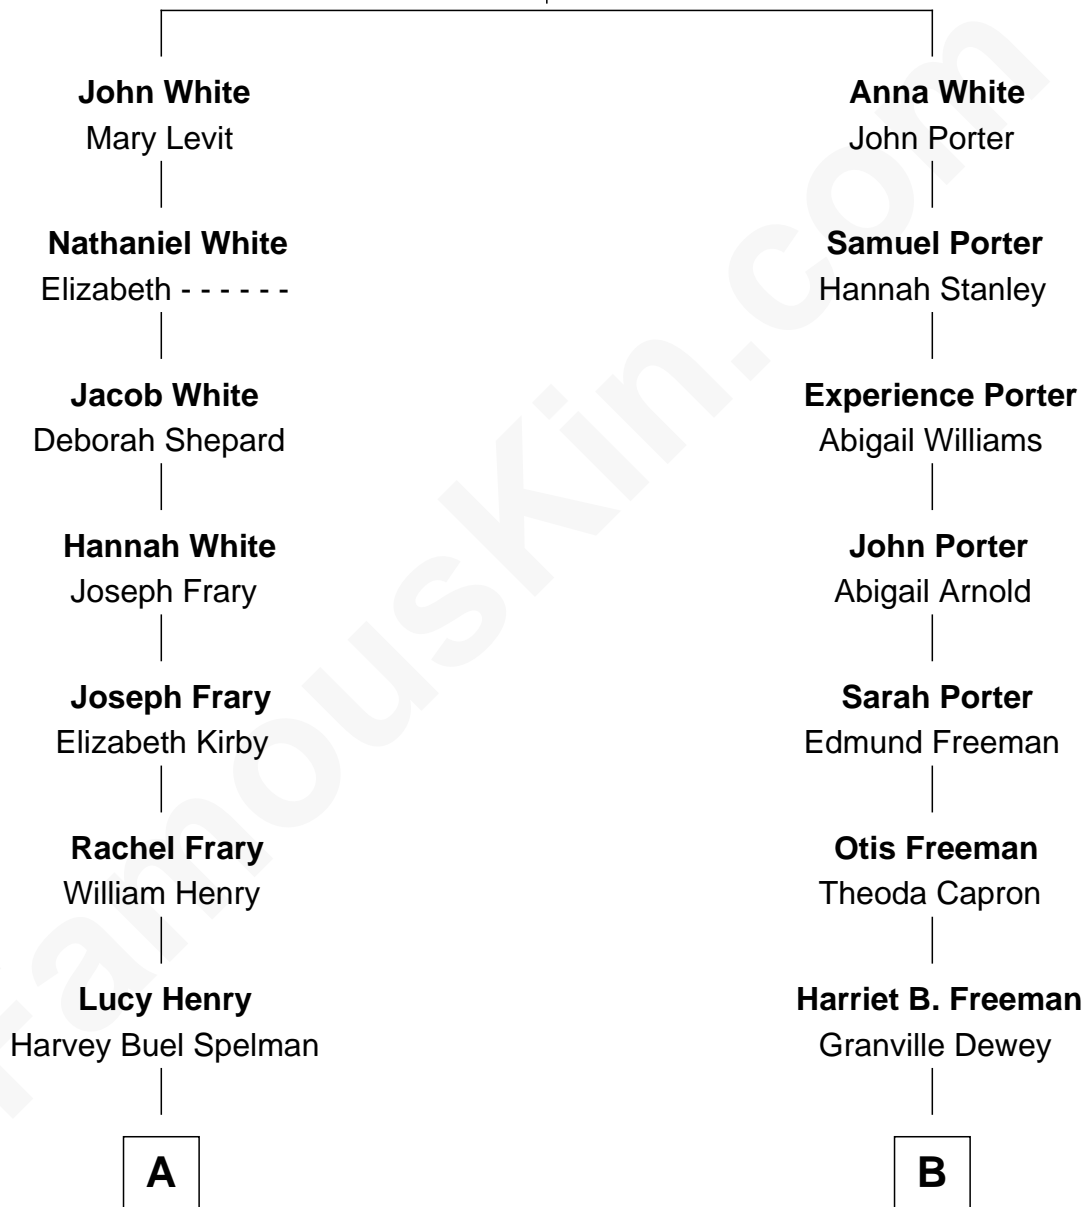

FamousKin.com Relationship Chart of

Nelson Rockefeller
41st U.S. Vice-President

9th cousin of

Thomas Edmund Dewey
47th Governor of New York

Robert White
Bridget Allgar

A

Laura Celestia Spelman
John Davison Rockefeller

John Davison Rockefeller
Abby Greene Aldrich

Nelson Rockefeller
41st U.S. Vice-President

B

George Martin Dewey
Emma Bingham

George Martin Dewey
Annie L. Thomas

Thomas Edmund Dewey
47th Governor of New York