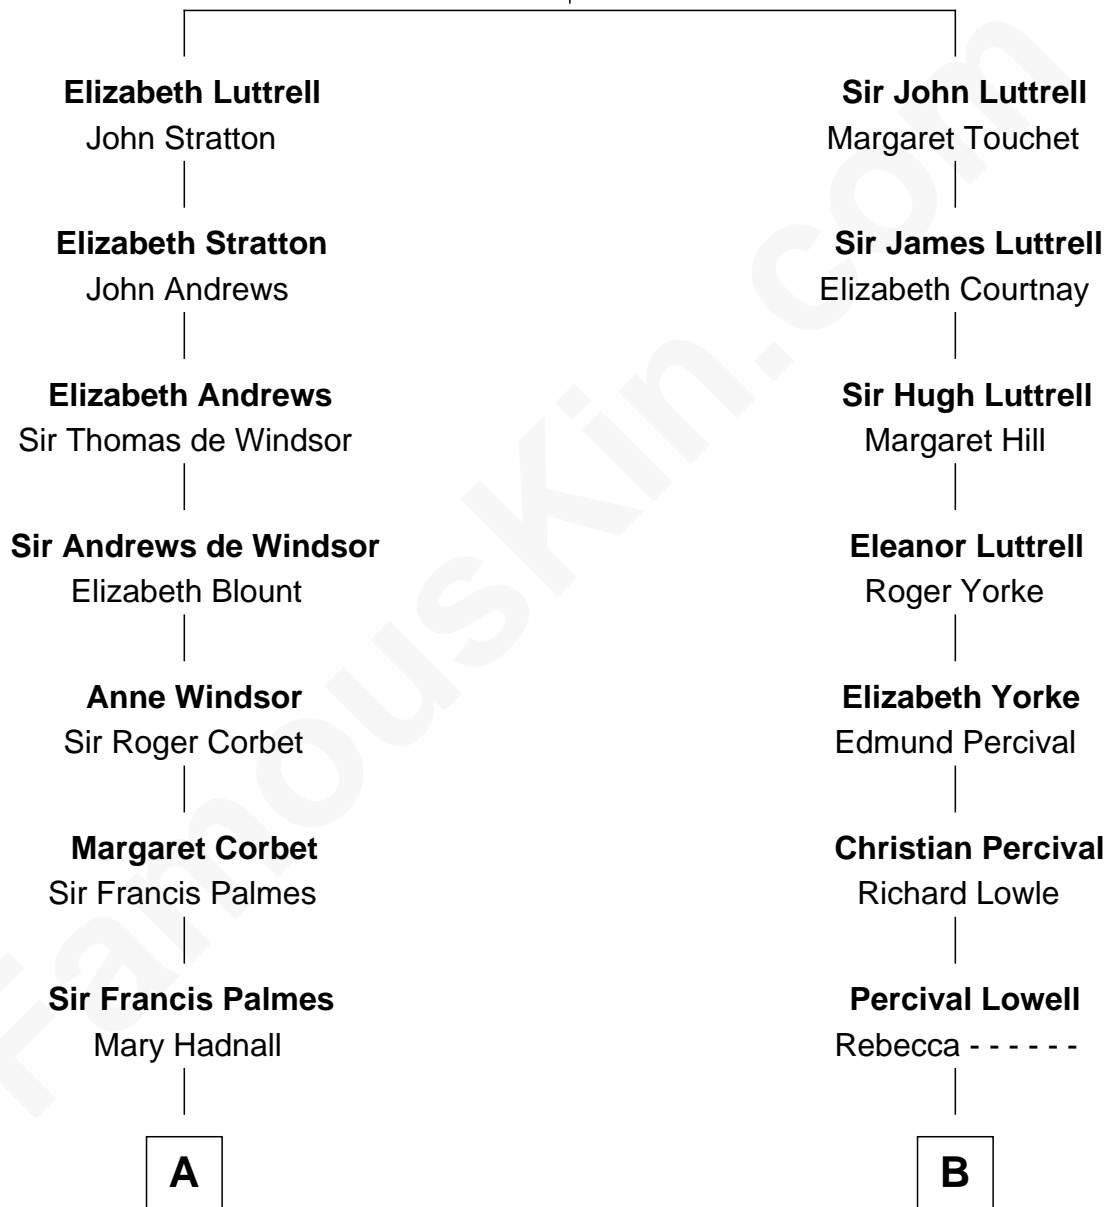

FamousKin.com Relationship Chart of

Nelson Rockefeller

41st U.S. Vice-President

16th cousin 2 times removed of

Leverett Saltonstall

55th Governor of Massachusetts

Sir Hugh Luttrell
Catherine de Beaumont

C

John Davison Rockefeller

Abby Greene Aldrich

Nelson Rockefeller

41st U.S. Vice-President

FamousKin.com