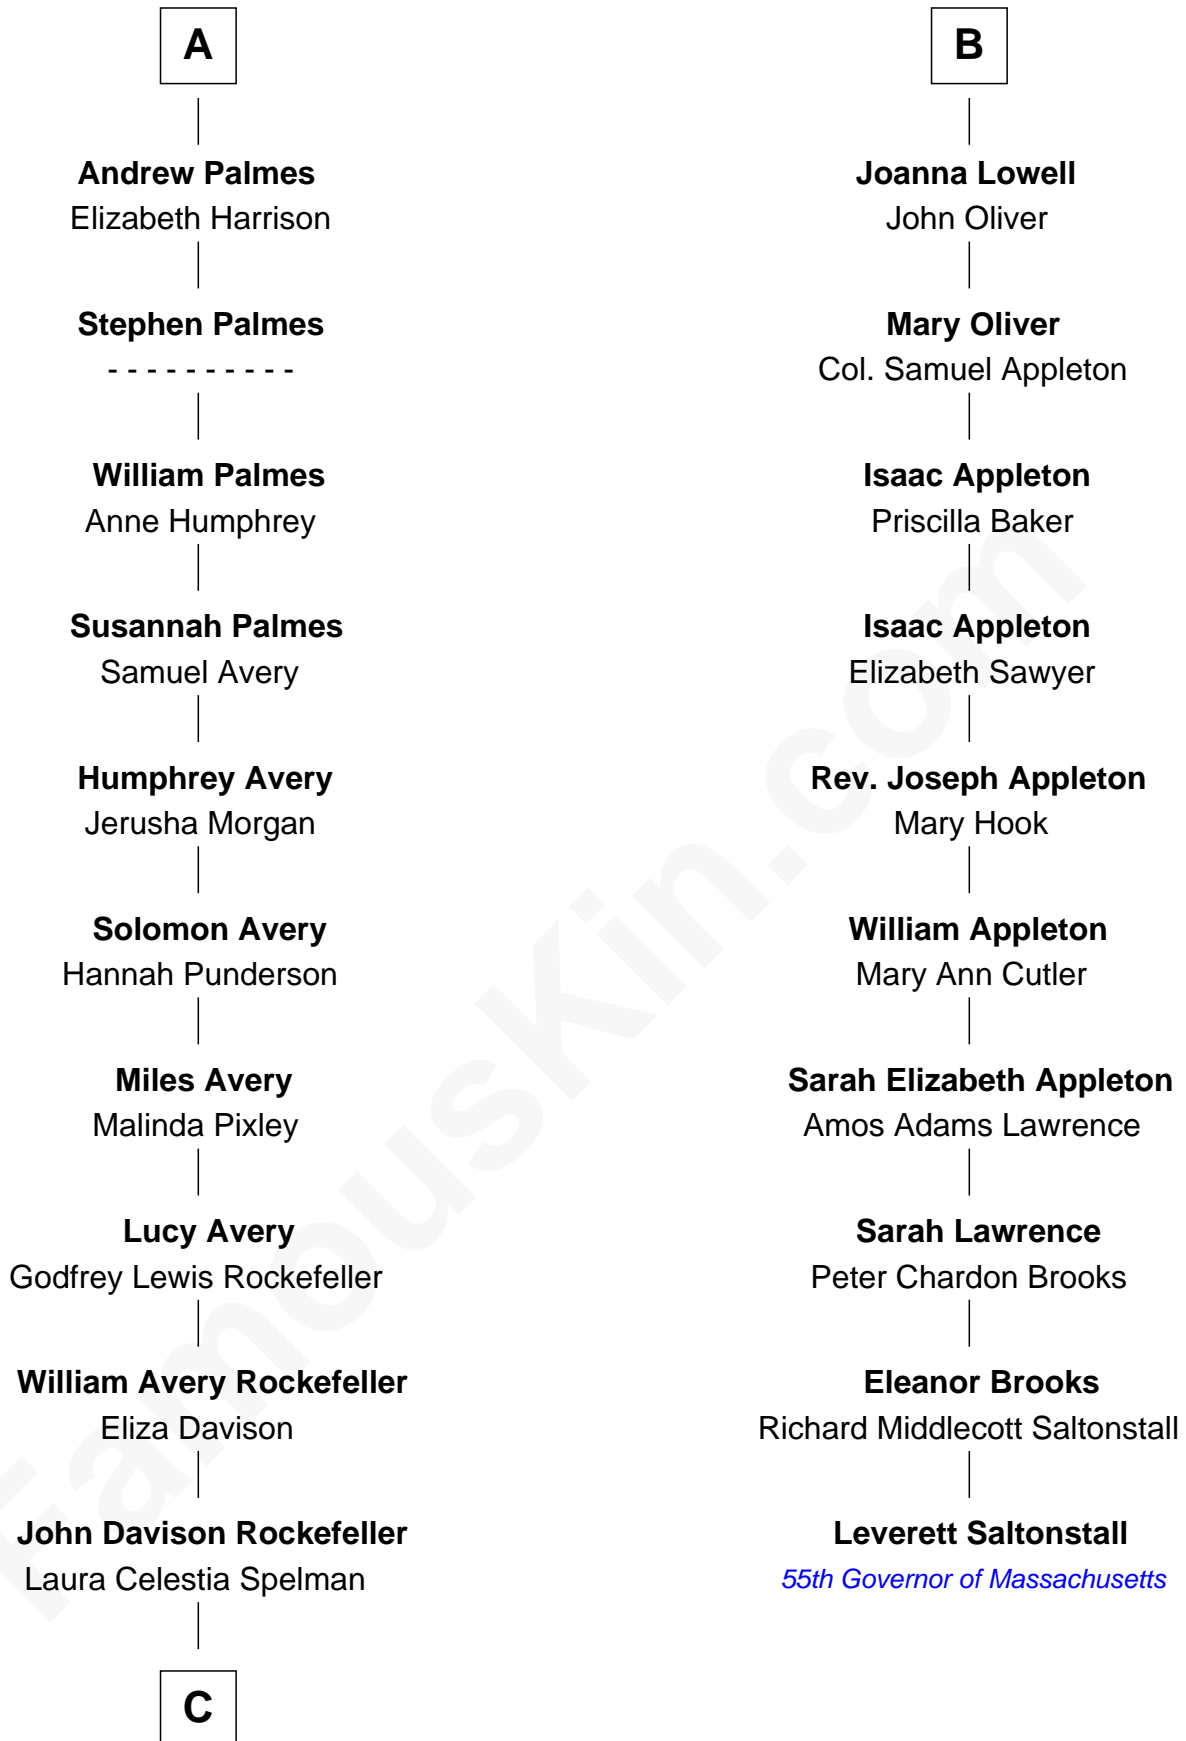

FamousKin.com Relationship Chart of

Nelson Rockefeller

41st U.S. Vice-President

16th cousin 2 times removed of

Leverett Saltonstall

55th Governor of Massachusetts

Sir Hugh Luttrell
Catherine de Beaumont

C

John Davison Rockefeller

Abby Greene Aldrich

Nelson Rockefeller

41st U.S. Vice-President

FamousKin.com