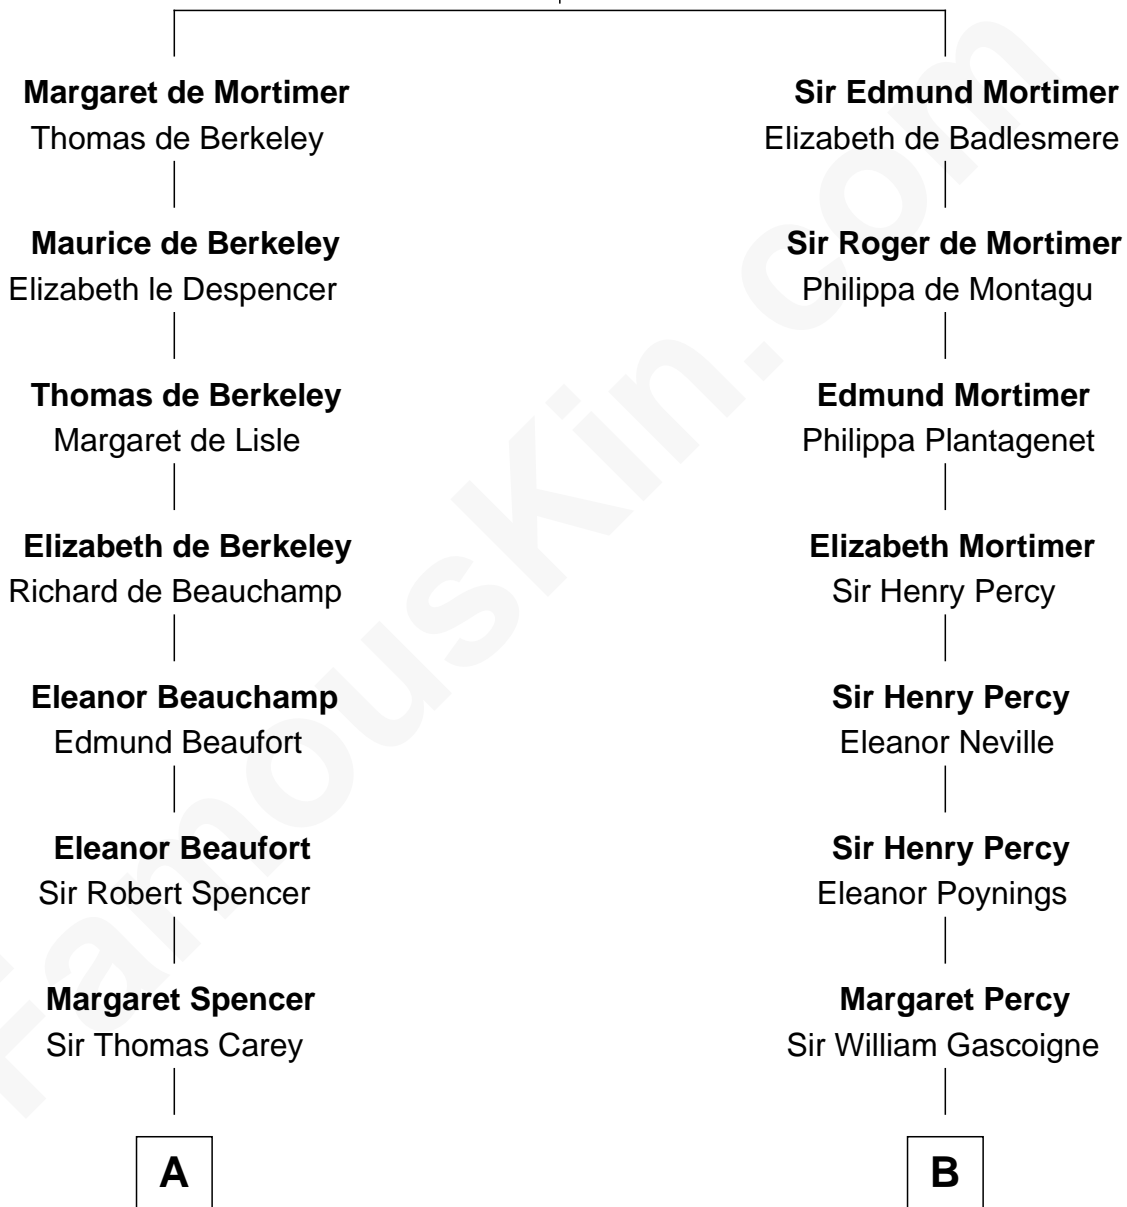

# FamousKin.com Relationship Chart of

**Nelson Rockefeller**

*41st U.S. Vice-President*

20th cousin 1 time removed of

**Leverett Saltonstall**

*55th Governor of Massachusetts*

**Roger de Mortimer**

Joan de Geneville

**C**

**Lucy Avery**  
Godfrey Lewis Rockefeller

**William Avery Rockefeller**  
Eliza Davison

**John Davison Rockefeller**  
Laura Celestia Spelman

**John Davison Rockefeller**  
Abby Greene Aldrich

**Nelson Rockefeller**  
*41st U.S. Vice-President*

**D**

**Leverett Saltonstall**  
Mary Elizabeth Sanders

**Leverett Saltonstall**  
Rose Smith Lee

**Richard Middlecott Saltonstall**  
Eleanor Brooks

**Leverett Saltonstall**  
*55th Governor of Massachusetts*