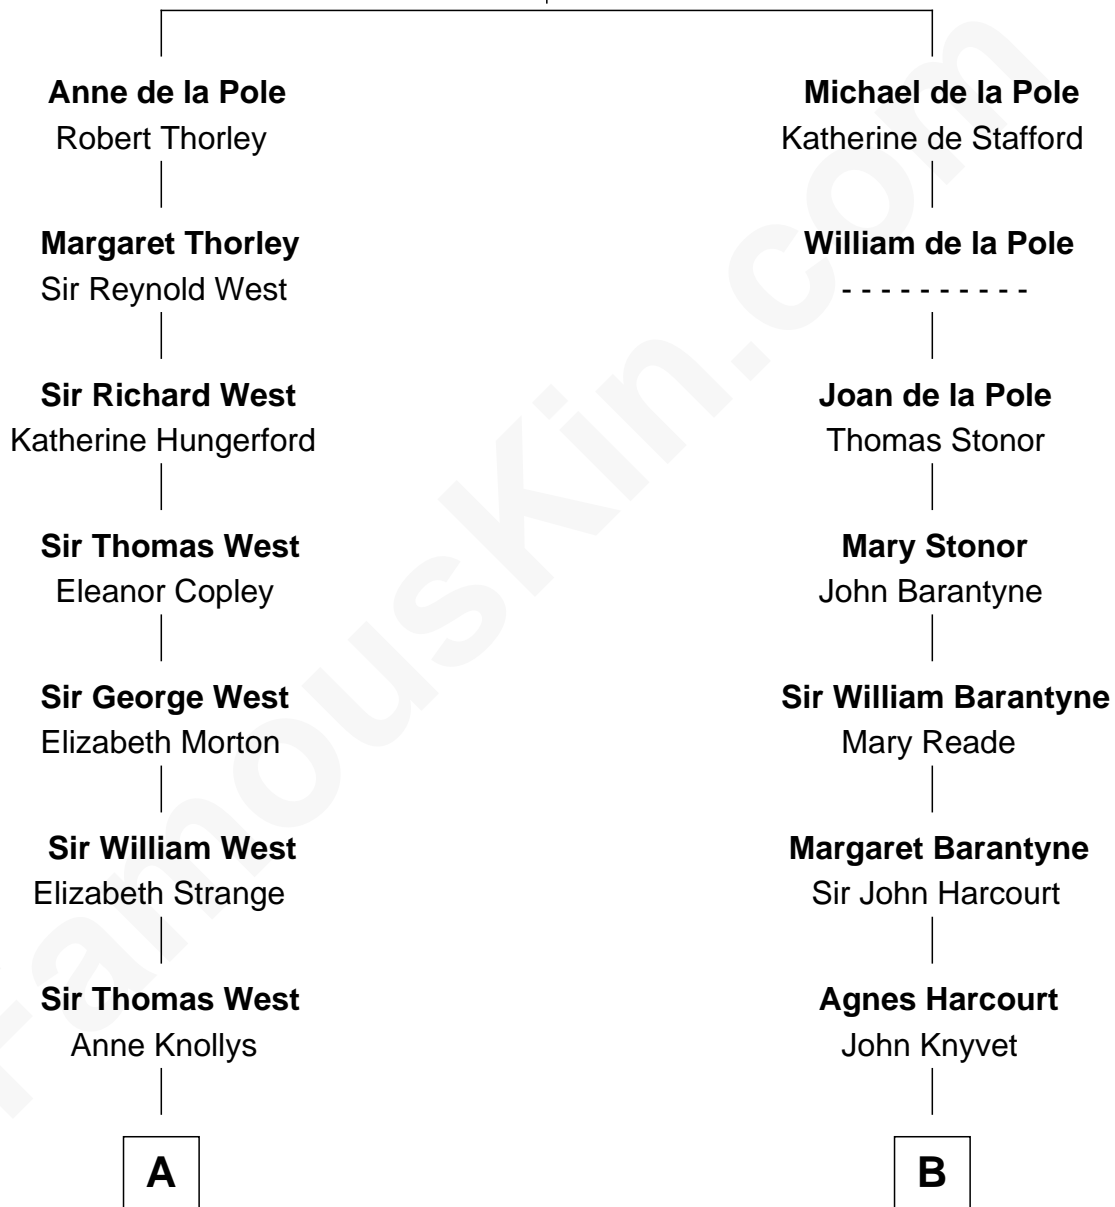

FamousKin.com Relationship Chart of

Nelson Rockefeller

41st U.S. Vice-President

17th cousin 1 time removed of

Leverett Saltonstall

55th Governor of Massachusetts

Sir Michael de la Pole

Katherine Wingfield

C

John Davison Rockefeller

Abby Greene Aldrich

Nelson Rockefeller

41st U.S. Vice-President

FamousKin.com