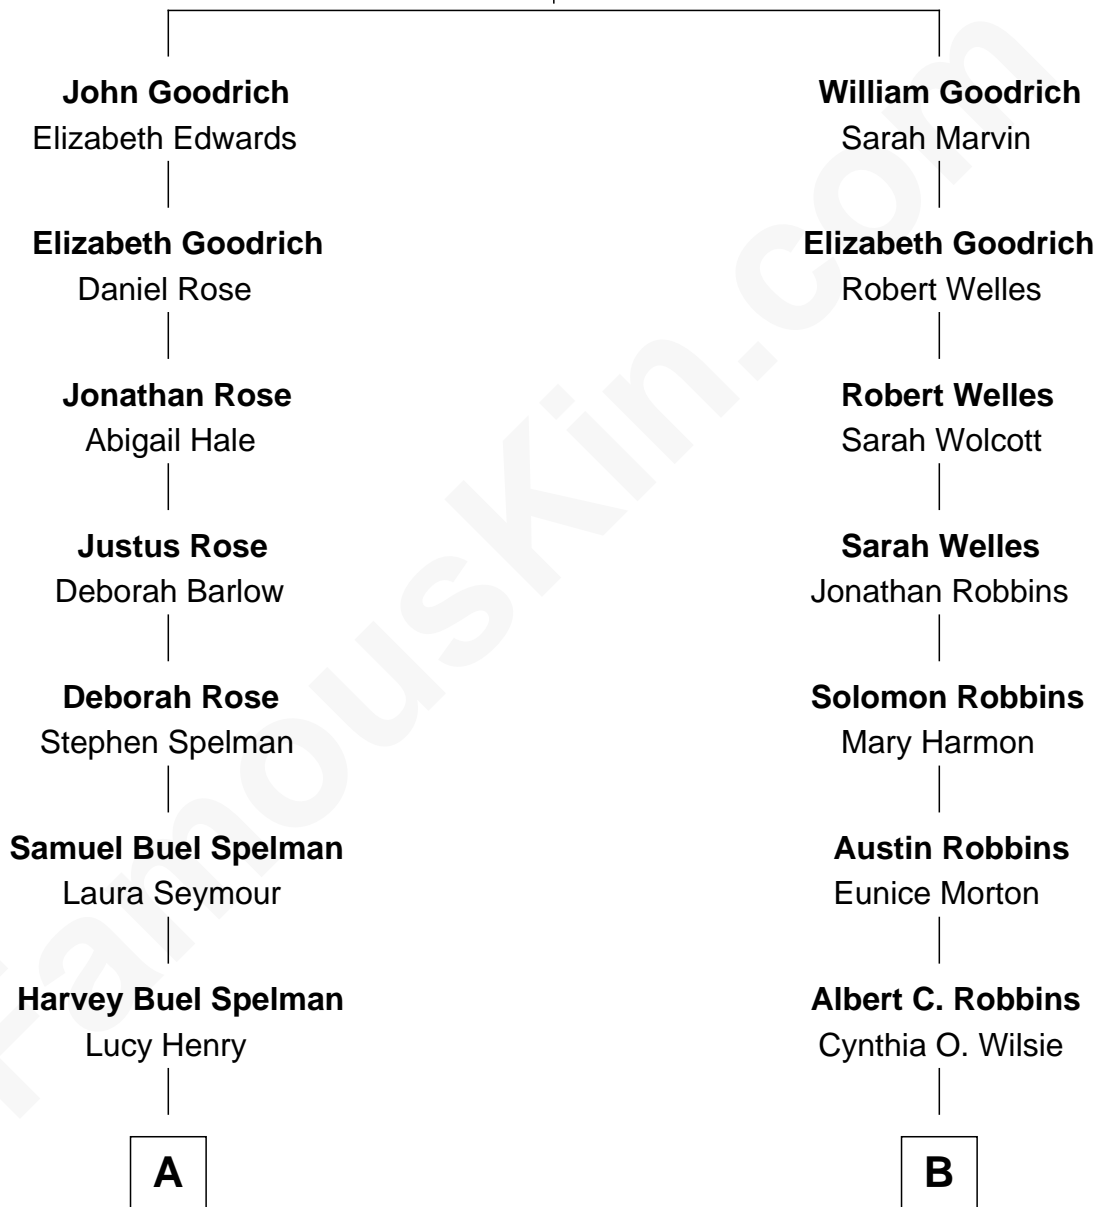

FamousKin.com Relationship Chart of

Nelson Rockefeller
41st U.S. Vice-President

9th cousin 1 time removed of

Tim Robbins
TV and Movie Actor

John Goodrich
Margery Howe

A

Laura Celestia Spelman
John Davison Rockefeller

John Davison Rockefeller
Abby Greene Aldrich

Nelson Rockefeller
41st U.S. Vice-President

B

Walter A. Robbins
Mary Judith Taylor

Richard Leewilsie Robbins
Agnes Josephine Hughes

Gilbert Lee Robbins
Mary Cecelia Bledsoe