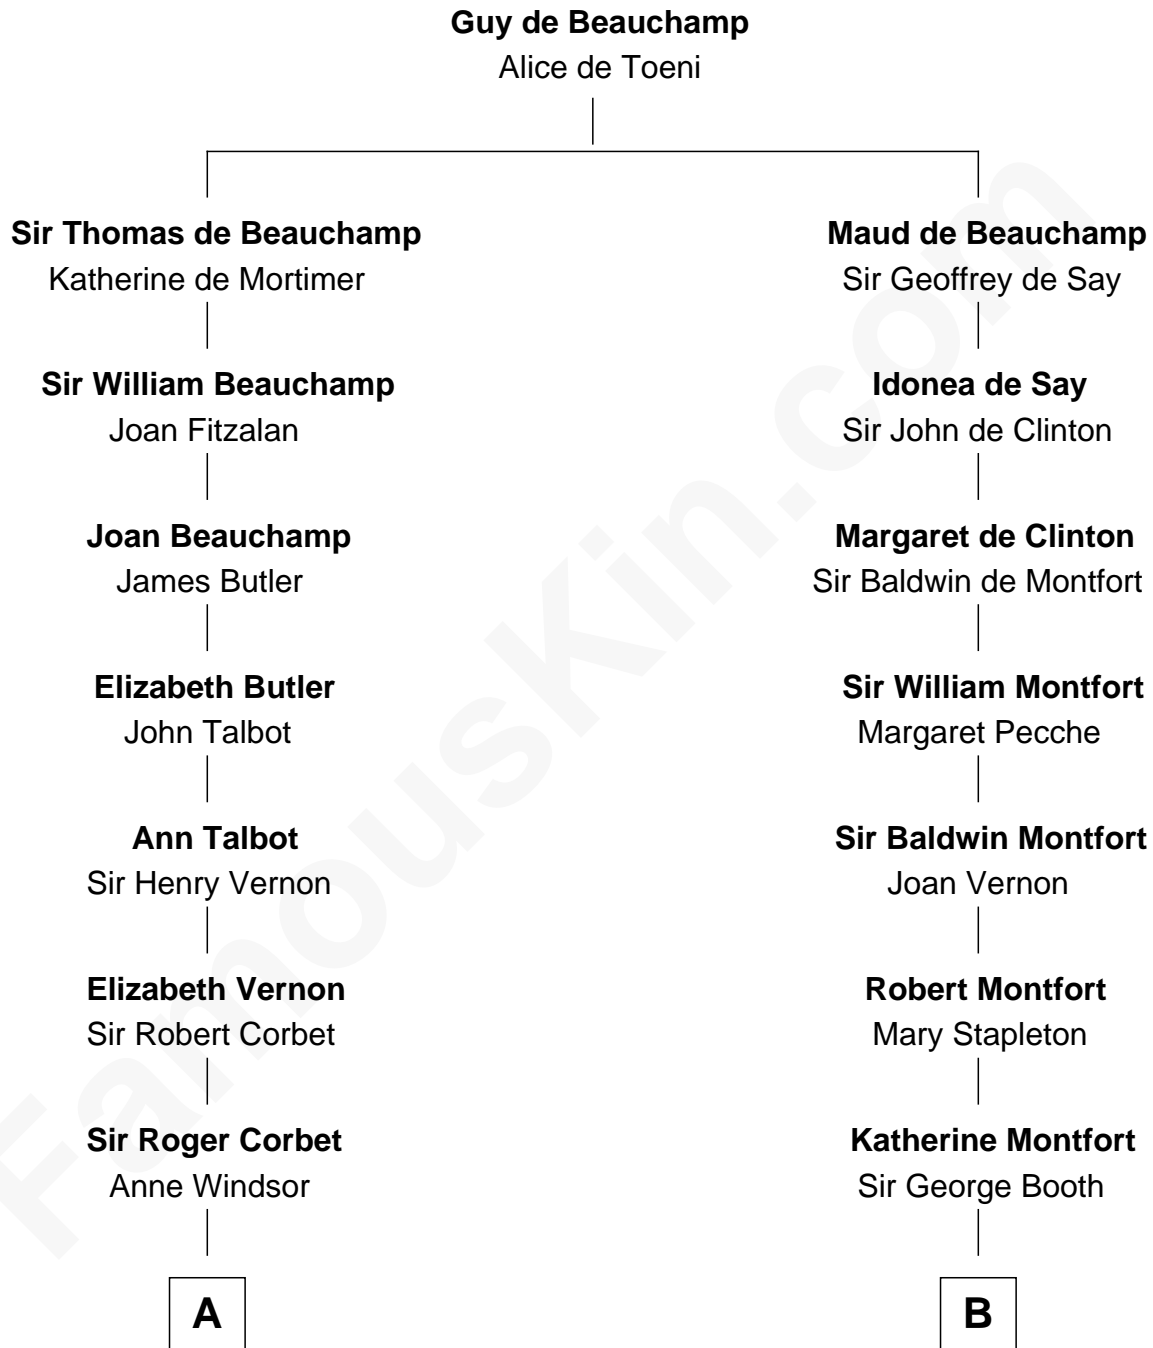

FamousKin.com

Relationship Chart of

Nelson Rockefeller

41st U.S. Vice-President

16th cousin 4 times removed of

Abraham Baldwin

Signer of the U.S. Constitution

C

|
William Avery Rockefeller

Eliza Davison

|
John Davison Rockefeller

Laura Celestia Spelman

|
John Davison Rockefeller

Abby Greene Aldrich

|
Nelson Rockefeller

41st U.S. Vice-President