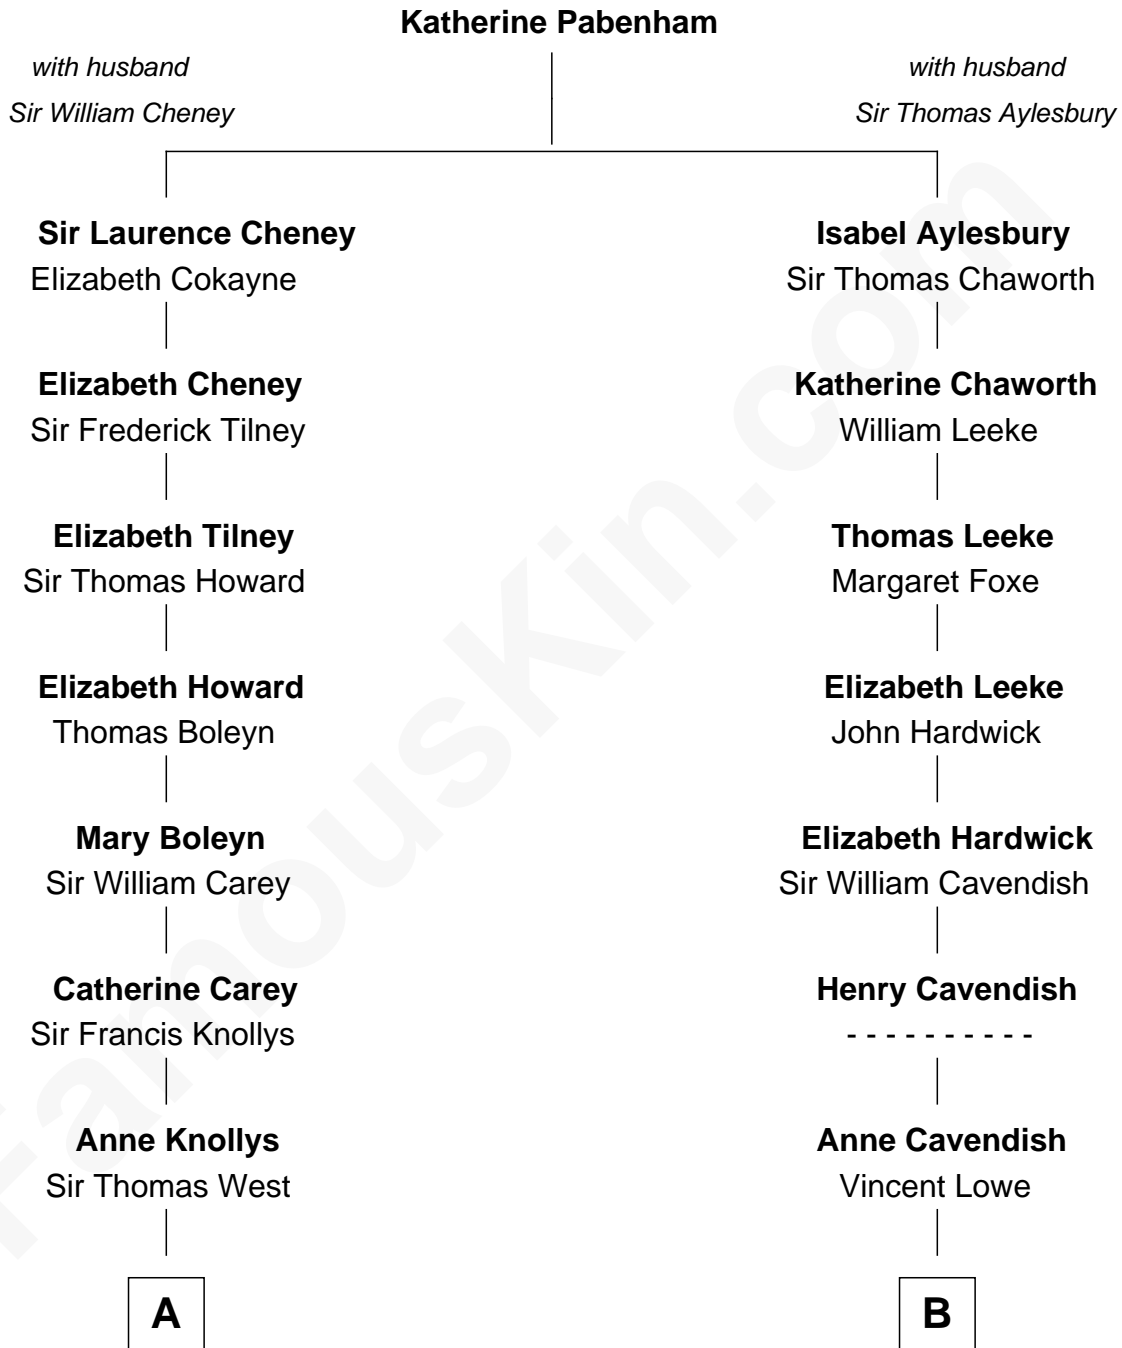

**FamousKin.com**  
**Relationship Chart of**  
**Nelson Rockefeller**  
*41st U.S. Vice-President*

**11th cousin 7 times removed of**

**Charles Carroll**  
*Signer of the Declaration of Independence*

**C**

—  
**John Davison Rockefeller**

Abby Greene Aldrich

—  
**Nelson Rockefeller**

*41st U.S. Vice-President*

FamousKin.com