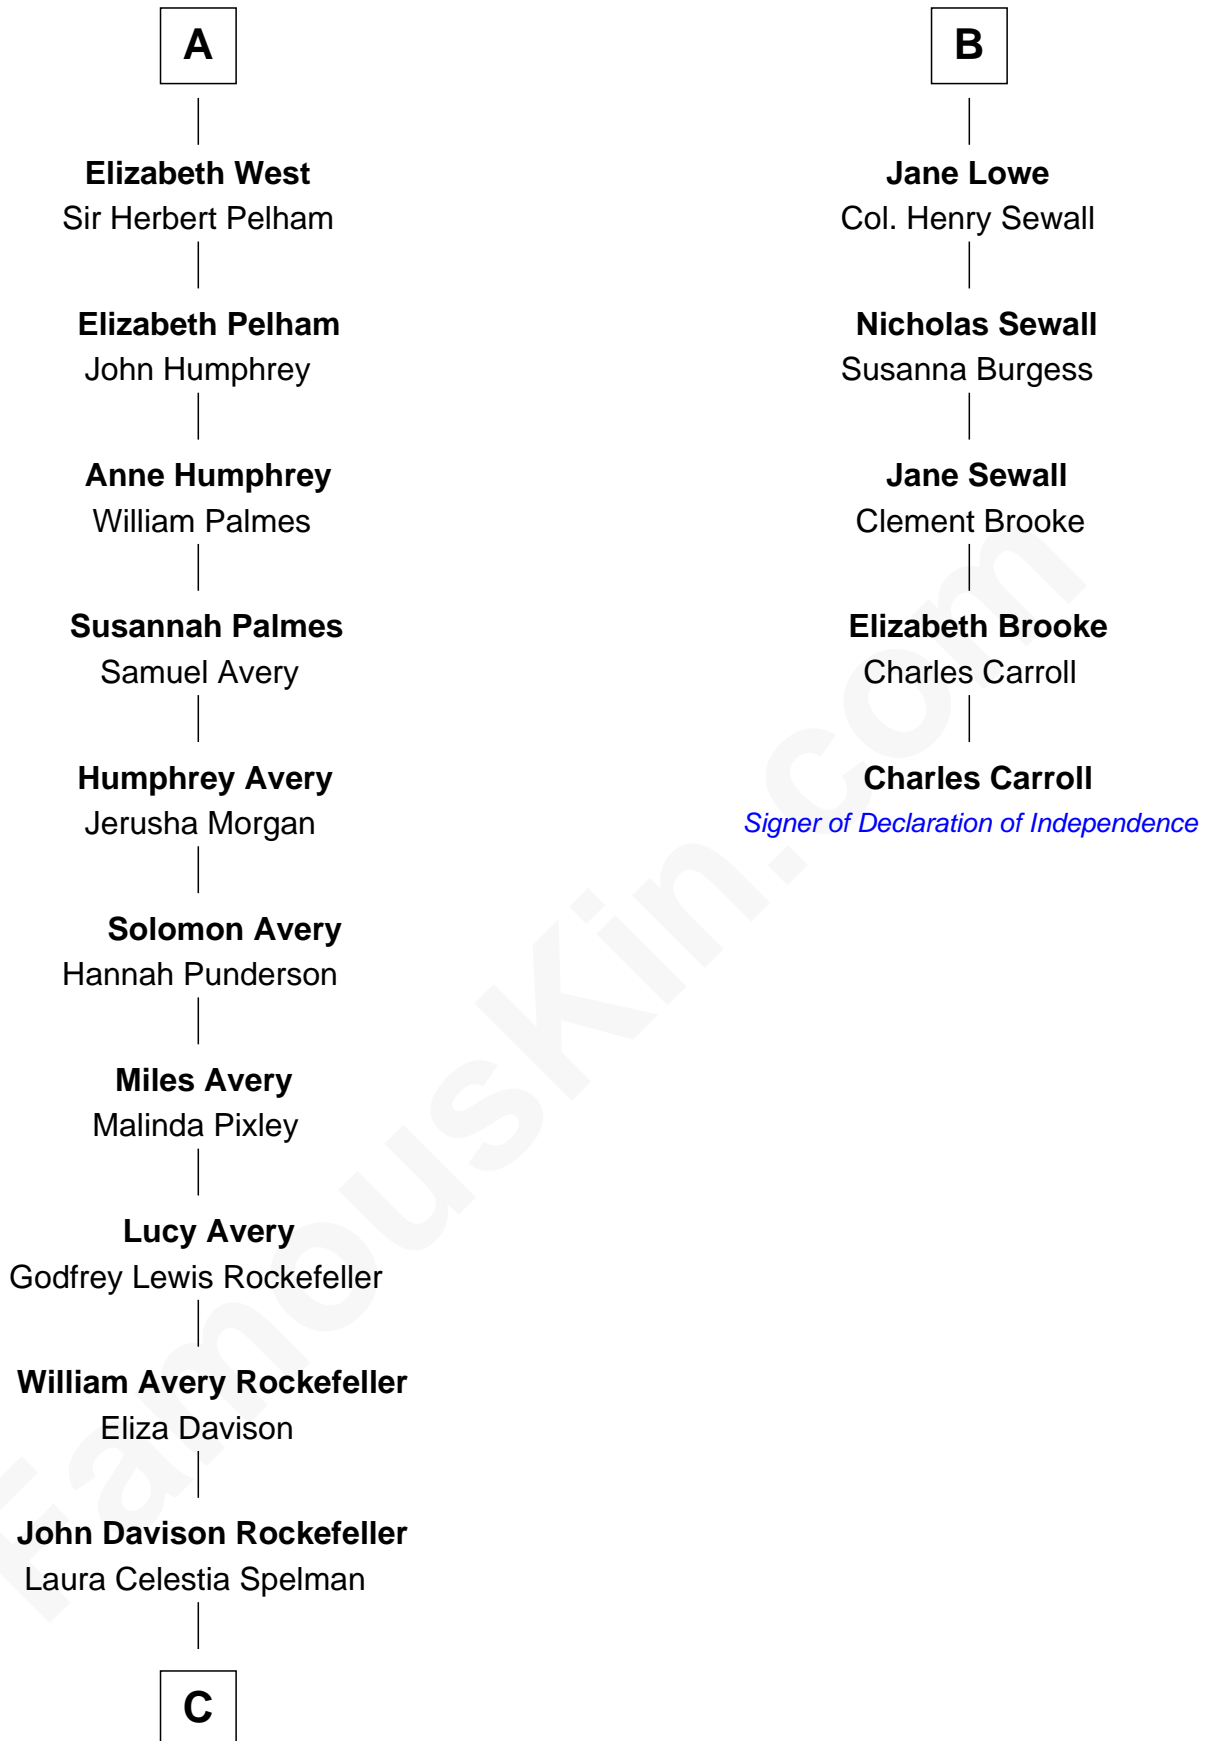

**FamousKin.com**  
**Relationship Chart of**  
**Nelson Rockefeller**  
*41st U.S. Vice-President*

**11th cousin 7 times removed of**

**Charles Carroll**  
*Signer of the Declaration of Independence*

**C**

—  
**John Davison Rockefeller**

Abby Greene Aldrich

—  
**Nelson Rockefeller**

*41st U.S. Vice-President*

FamousKin.com