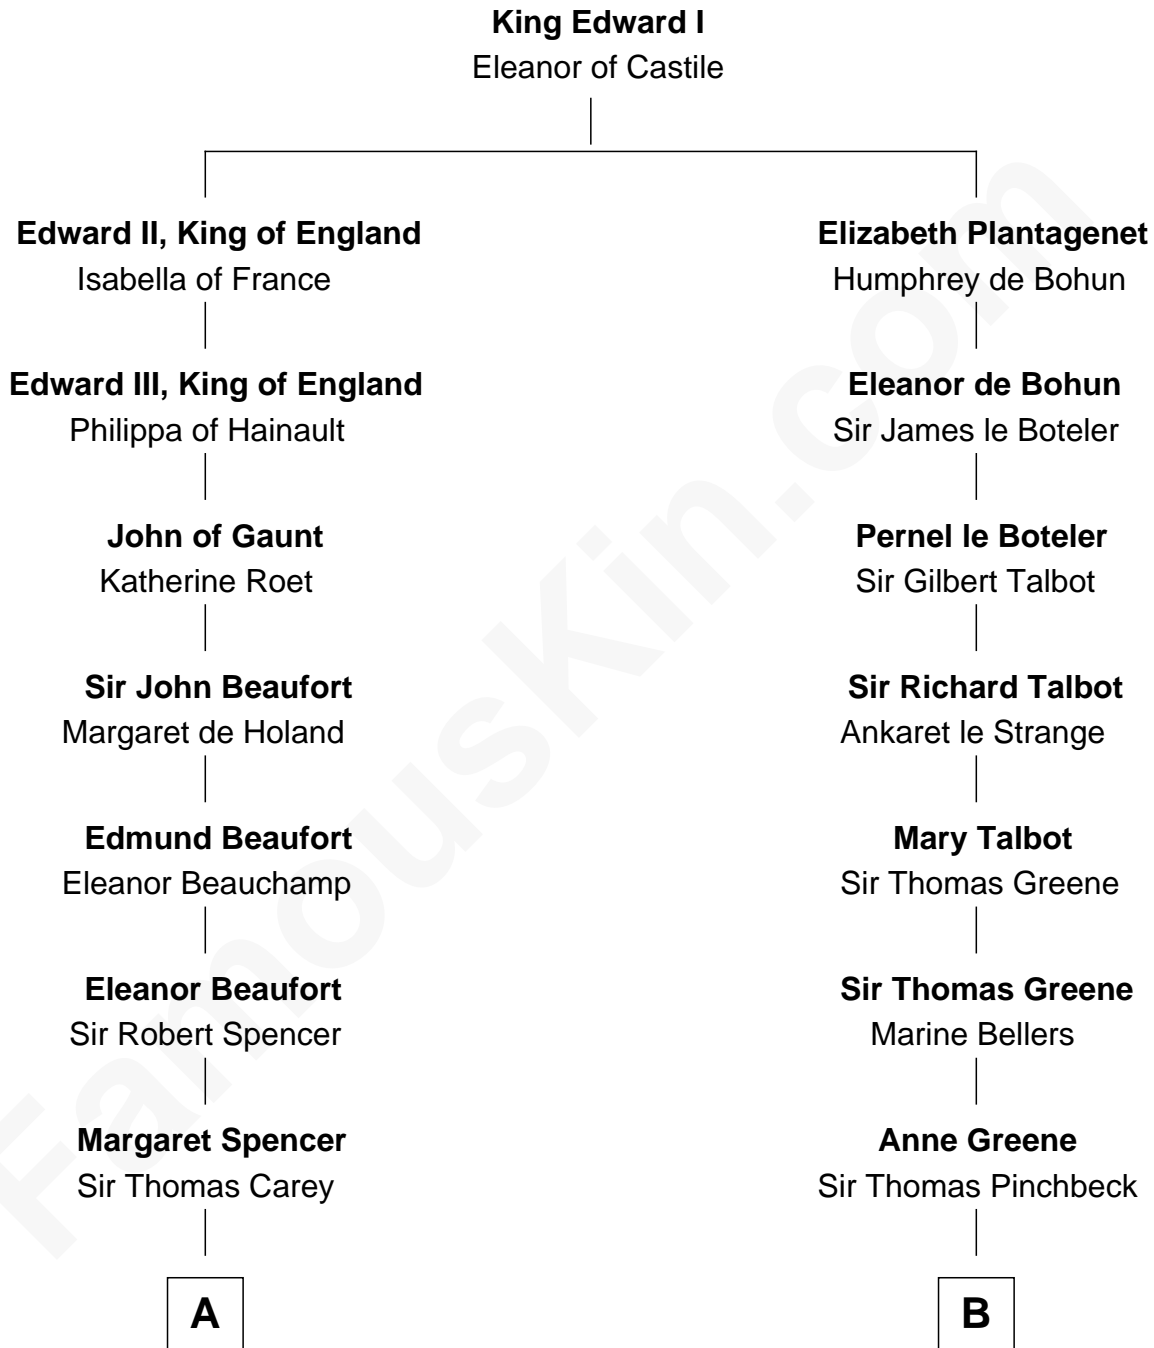

FamousKin.com
Relationship Chart of
Nelson Rockefeller
41st U.S. Vice-President

16th cousin 5 times removed of

Charles Carroll
Signer of the Declaration of Independence

C

—
Lucy Avery

Godfrey Lewis Rockefeller

—
William Avery Rockefeller

Eliza Davison

—
John Davison Rockefeller

Laura Celestia Spelman

—
John Davison Rockefeller

Abby Greene Aldrich

—
Nelson Rockefeller

41st U.S. Vice-President