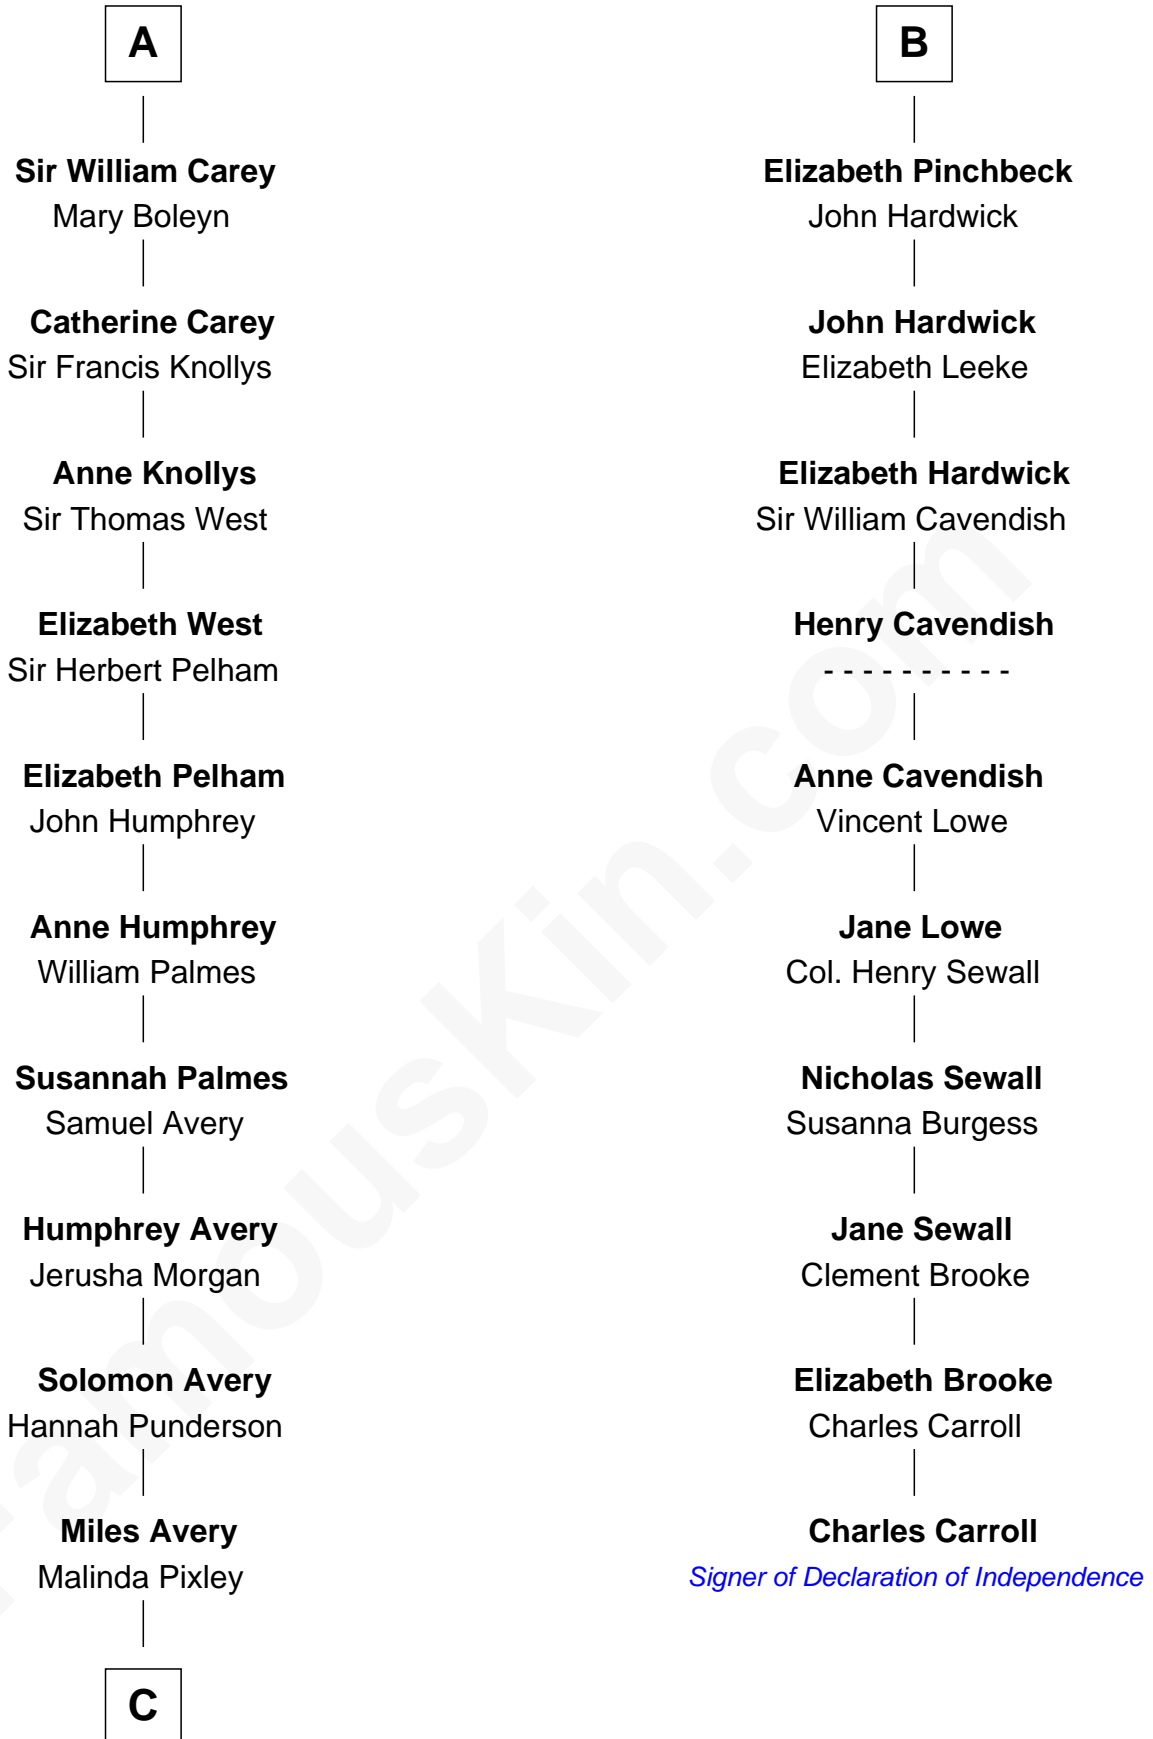

FamousKin.com
Relationship Chart of
Nelson Rockefeller
41st U.S. Vice-President

16th cousin 5 times removed of

Charles Carroll
Signer of the Declaration of Independence

C

—
Lucy Avery

Godfrey Lewis Rockefeller

—
William Avery Rockefeller

Eliza Davison

—
John Davison Rockefeller

Laura Celestia Spelman

—
John Davison Rockefeller

Abby Greene Aldrich

—
Nelson Rockefeller

41st U.S. Vice-President