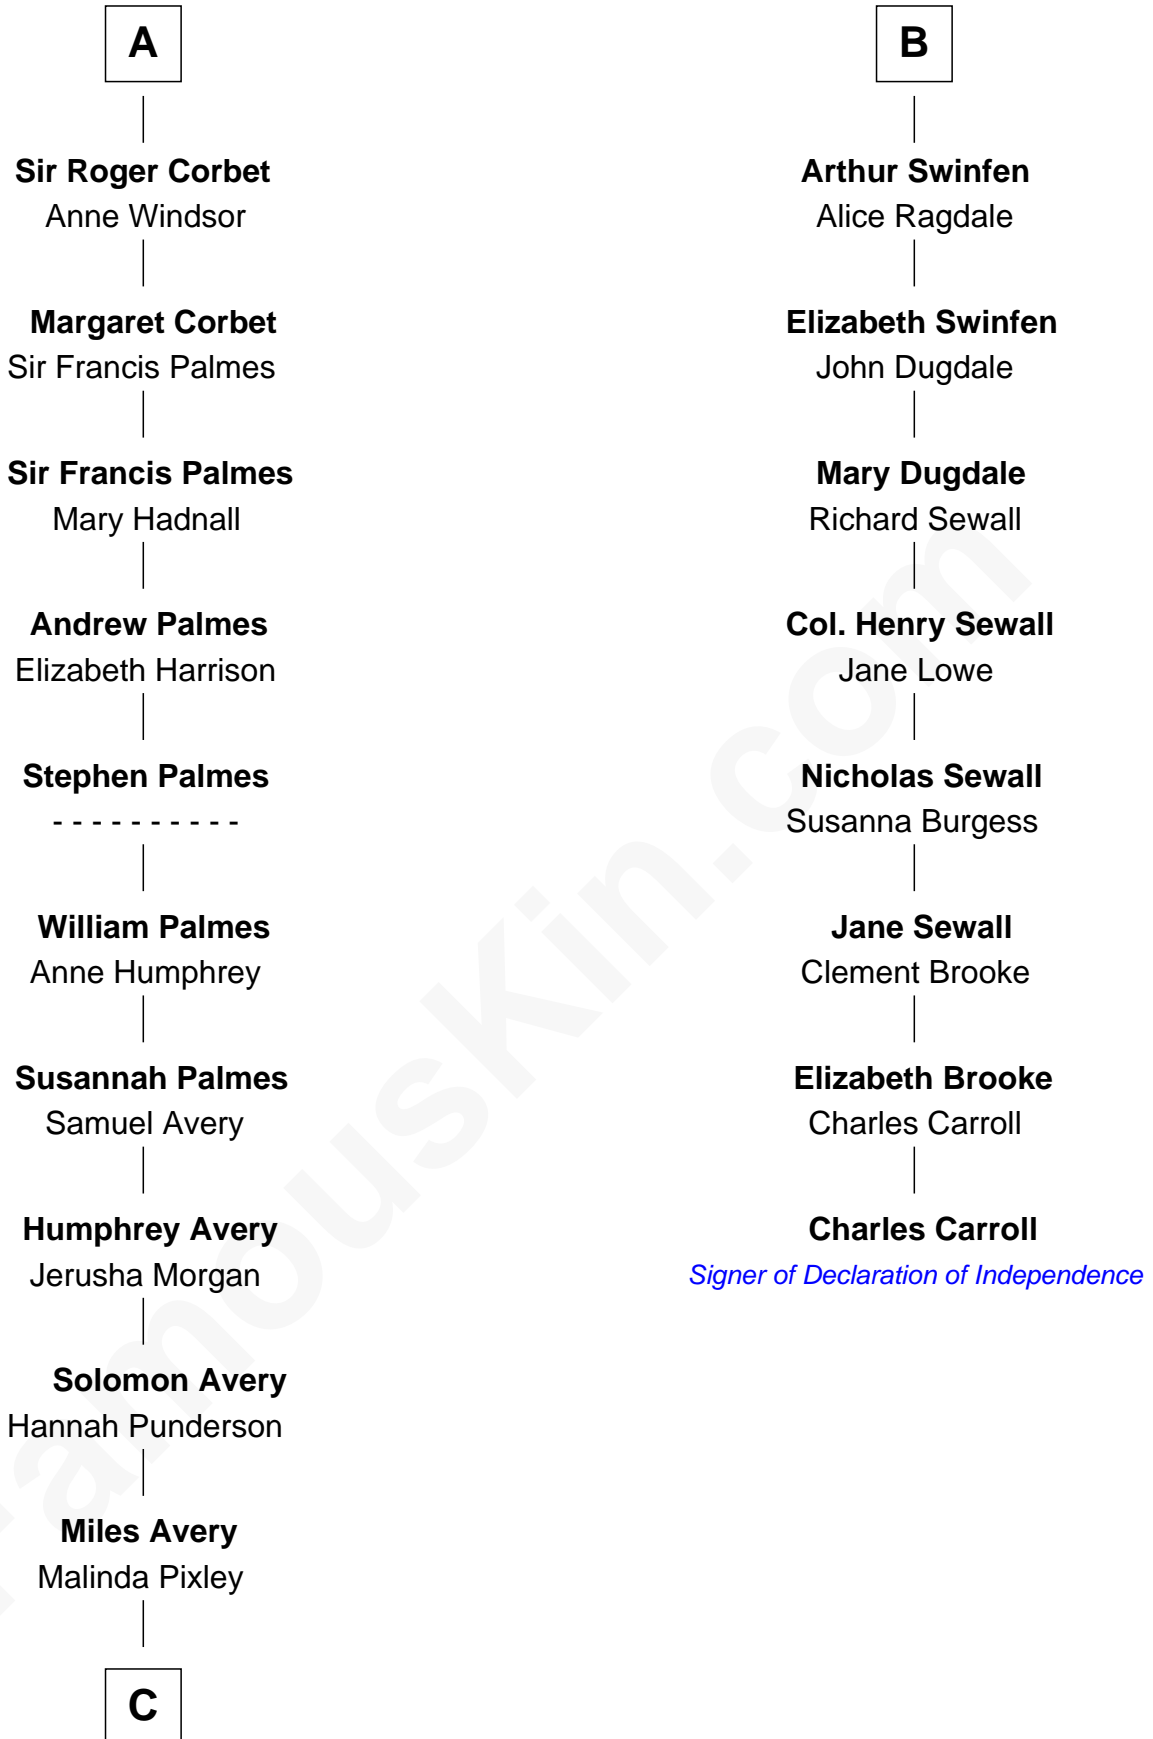

FamousKin.com
Relationship Chart of
Nelson Rockefeller
41st U.S. Vice-President

14th cousin 7 times removed of

Charles Carroll
Signer of the Declaration of Independence

C

—
Lucy Avery

Godfrey Lewis Rockefeller

—
William Avery Rockefeller

Eliza Davison

—
John Davison Rockefeller

Laura Celestia Spelman

—
John Davison Rockefeller

Abby Greene Aldrich

—
Nelson Rockefeller

41st U.S. Vice-President