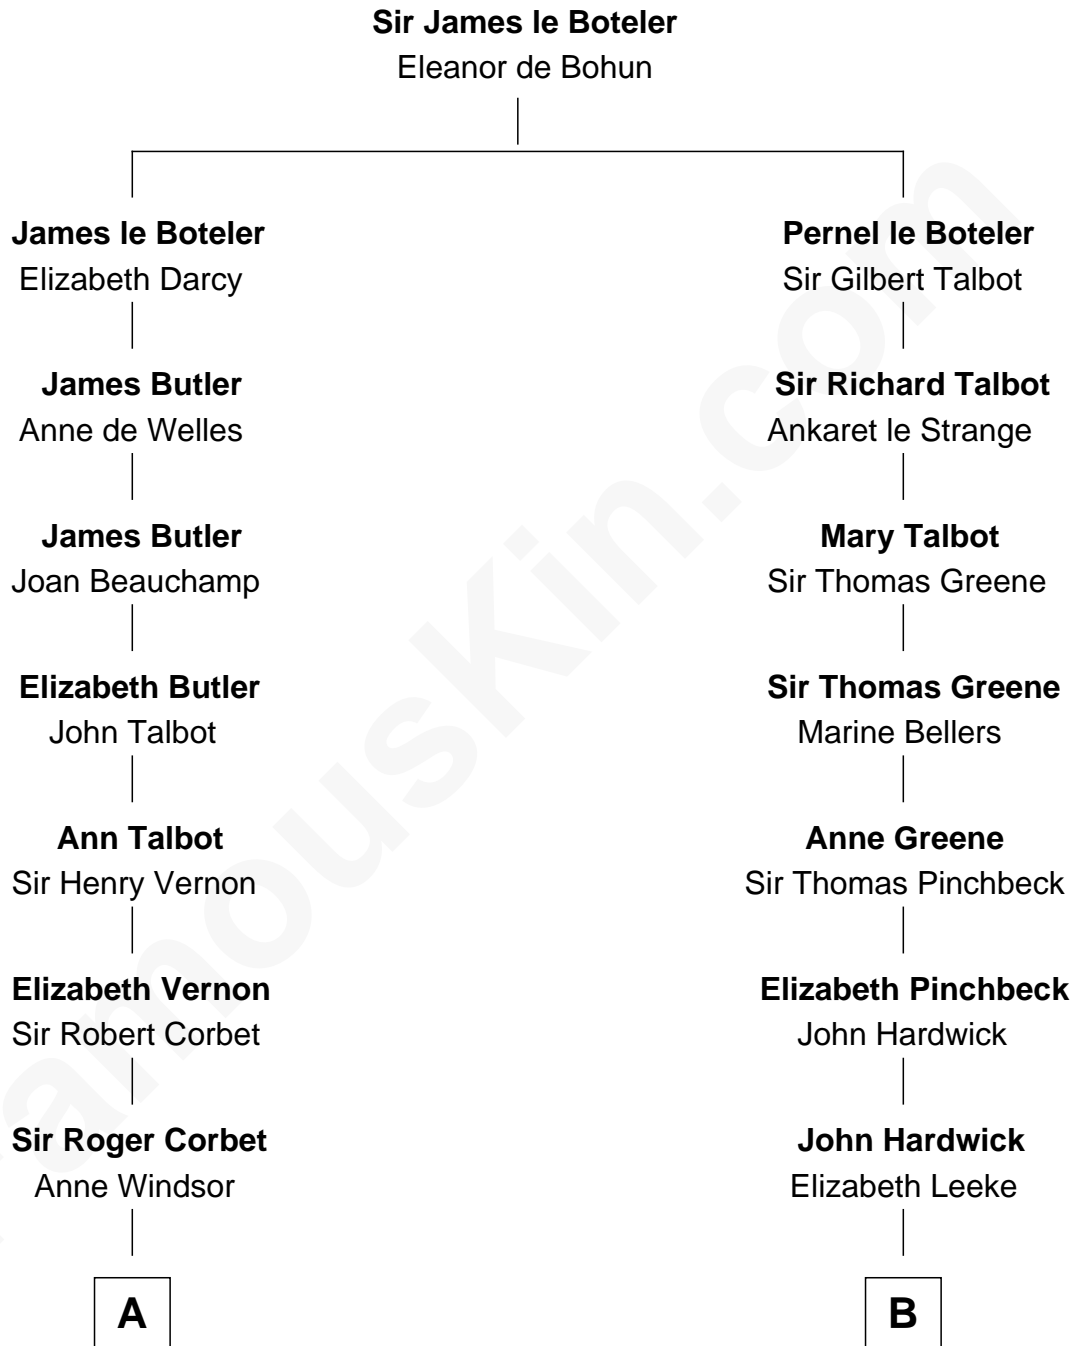

FamousKin.com Relationship Chart of

Nelson Rockefeller

41st U.S. Vice-President

14th cousin 6 times removed of

Charles Carroll

Signer of the Declaration of Independence

C

|
William Avery Rockefeller

Eliza Davison

|
John Davison Rockefeller

Laura Celestia Spelman

|
John Davison Rockefeller

Abby Greene Aldrich

|
Nelson Rockefeller

41st U.S. Vice-President

FamousKin.com