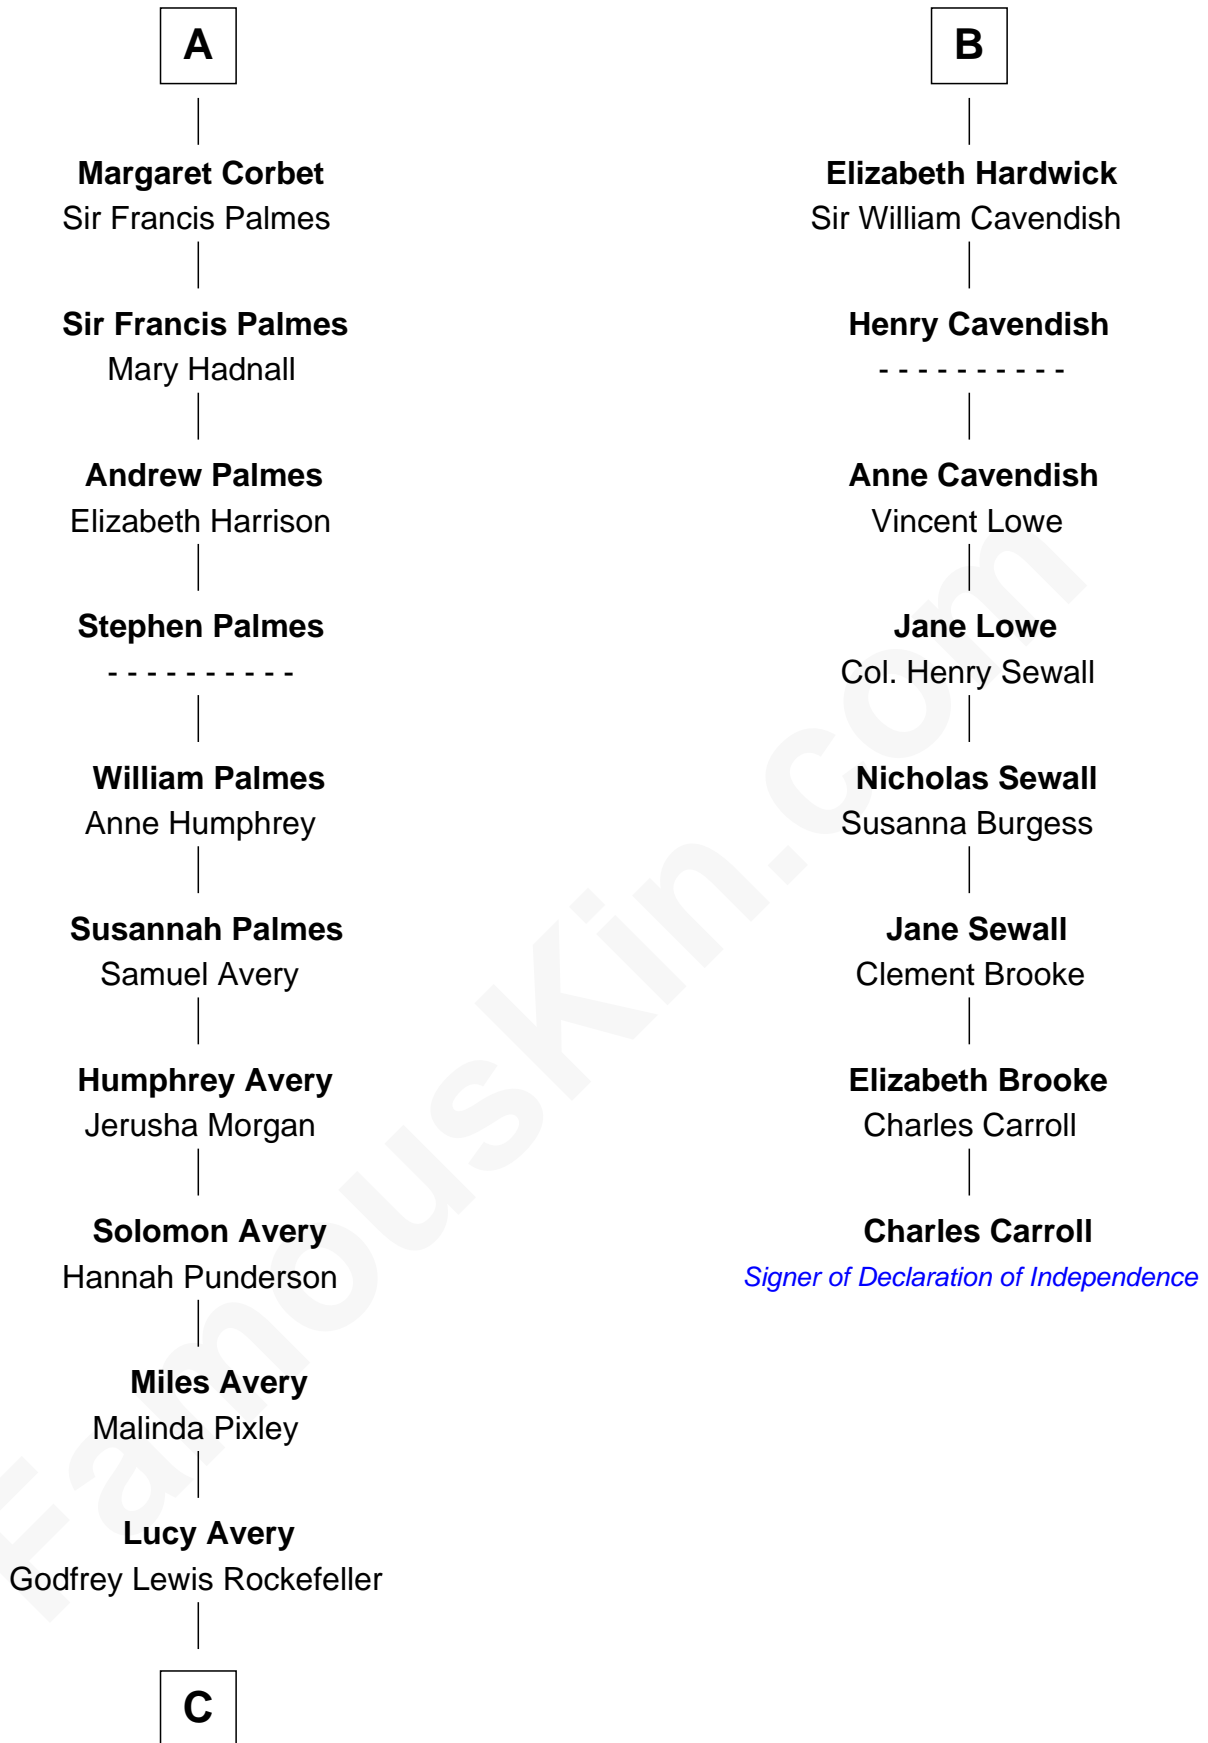

FamousKin.com Relationship Chart of

Nelson Rockefeller

41st U.S. Vice-President

14th cousin 6 times removed of

Charles Carroll

Signer of the Declaration of Independence

C

|
William Avery Rockefeller

Eliza Davison

|
John Davison Rockefeller

Laura Celestia Spelman

|
John Davison Rockefeller

Abby Greene Aldrich

|
Nelson Rockefeller

41st U.S. Vice-President

FamousKin.com