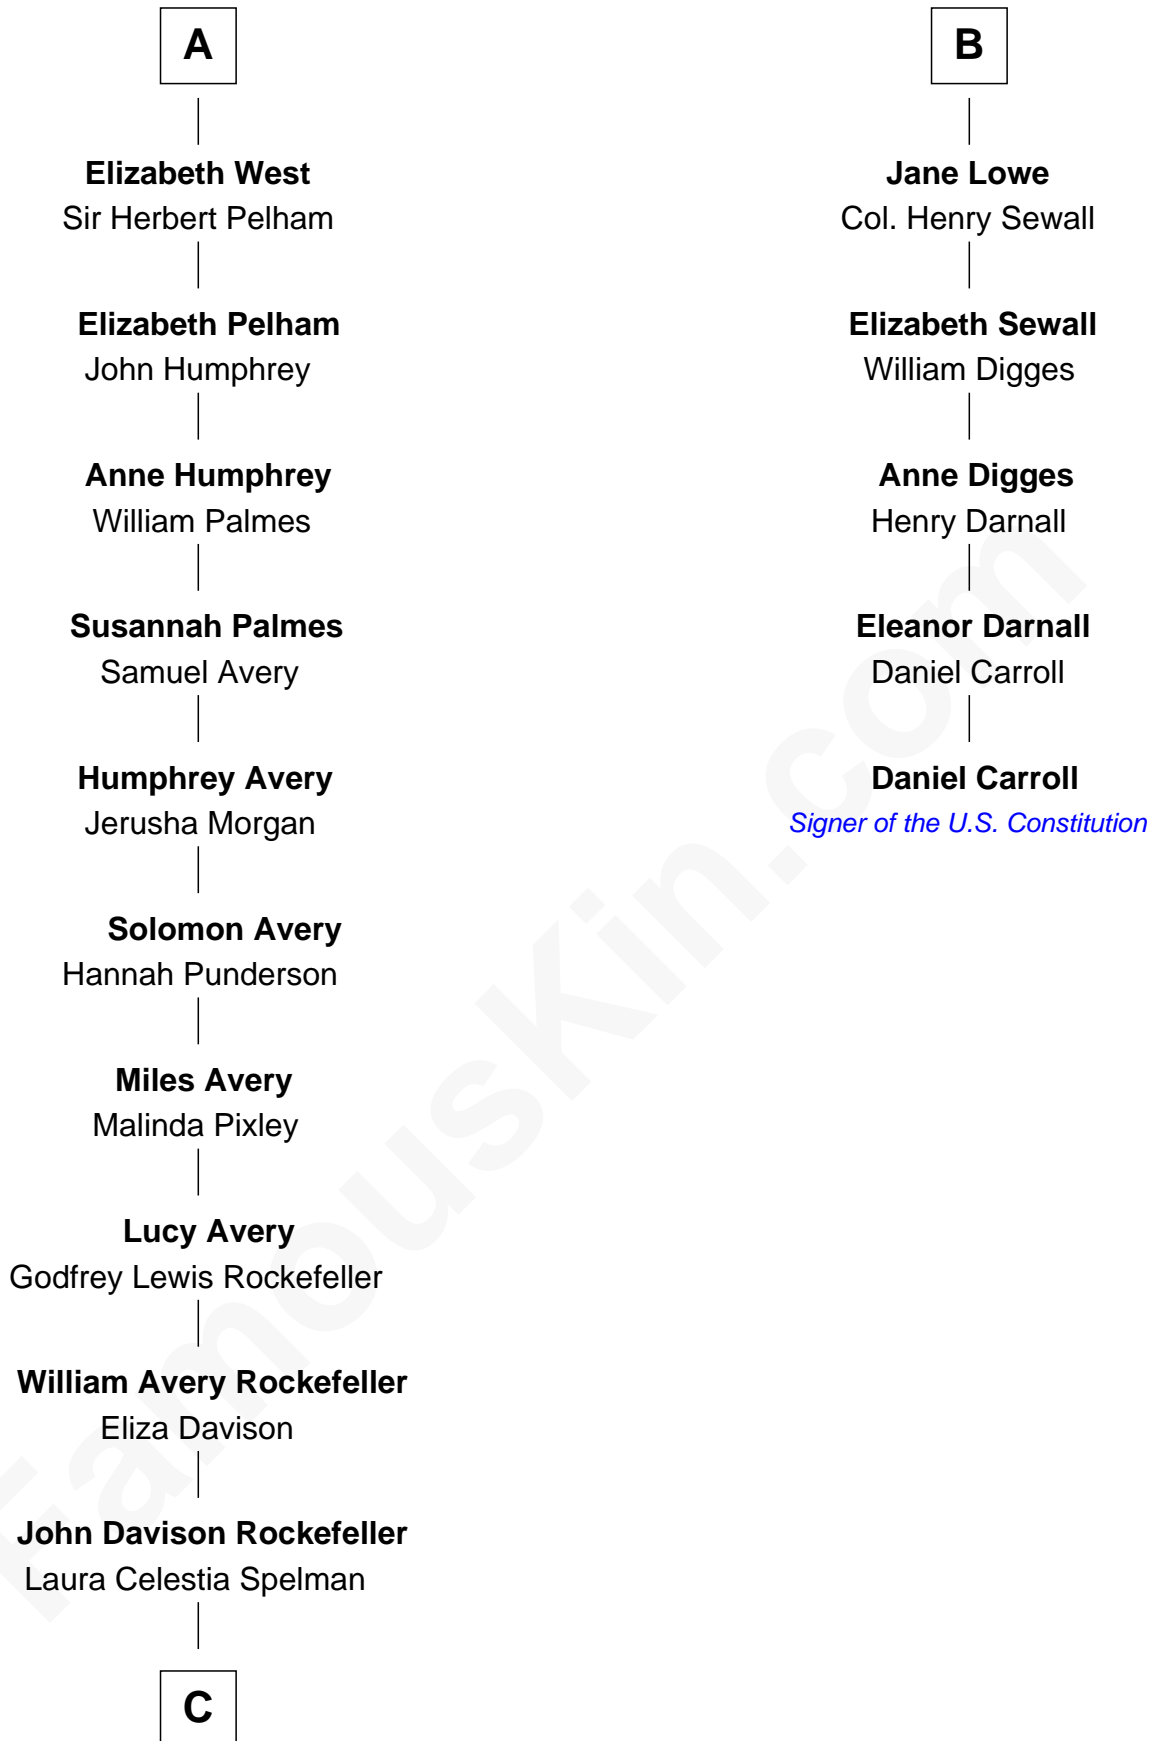

# FamousKin.com Relationship Chart of

**Nelson Rockefeller**

*41st U.S. Vice-President*

11th cousin 7 times removed of

**Daniel Carroll**

*Signer of the U.S. Constitution*

**C**

—  
**John Davison Rockefeller**

Abby Greene Aldrich

—  
**Nelson Rockefeller**

*41st U.S. Vice-President*

FamousKin.com