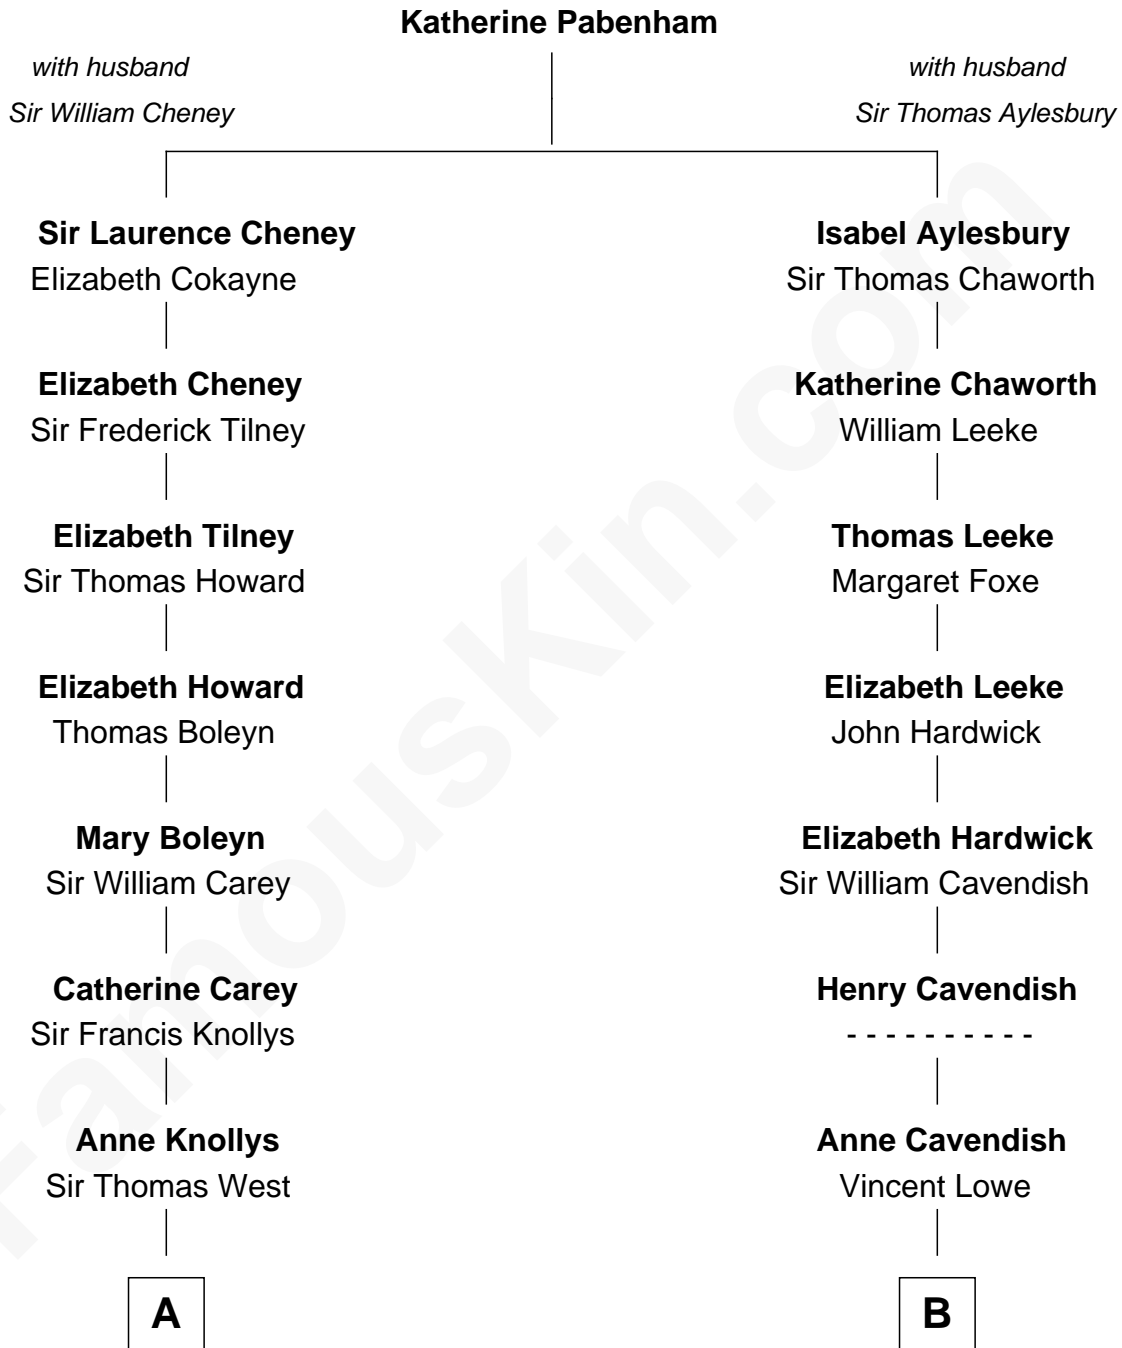

# FamousKin.com Relationship Chart of

**Nelson Rockefeller**

*41st U.S. Vice-President*

11th cousin 7 times removed of

**Daniel Carroll**

*Signer of the U.S. Constitution*

**C**

—  
**John Davison Rockefeller**

Abby Greene Aldrich

—  
**Nelson Rockefeller**

*41st U.S. Vice-President*

FamousKin.com