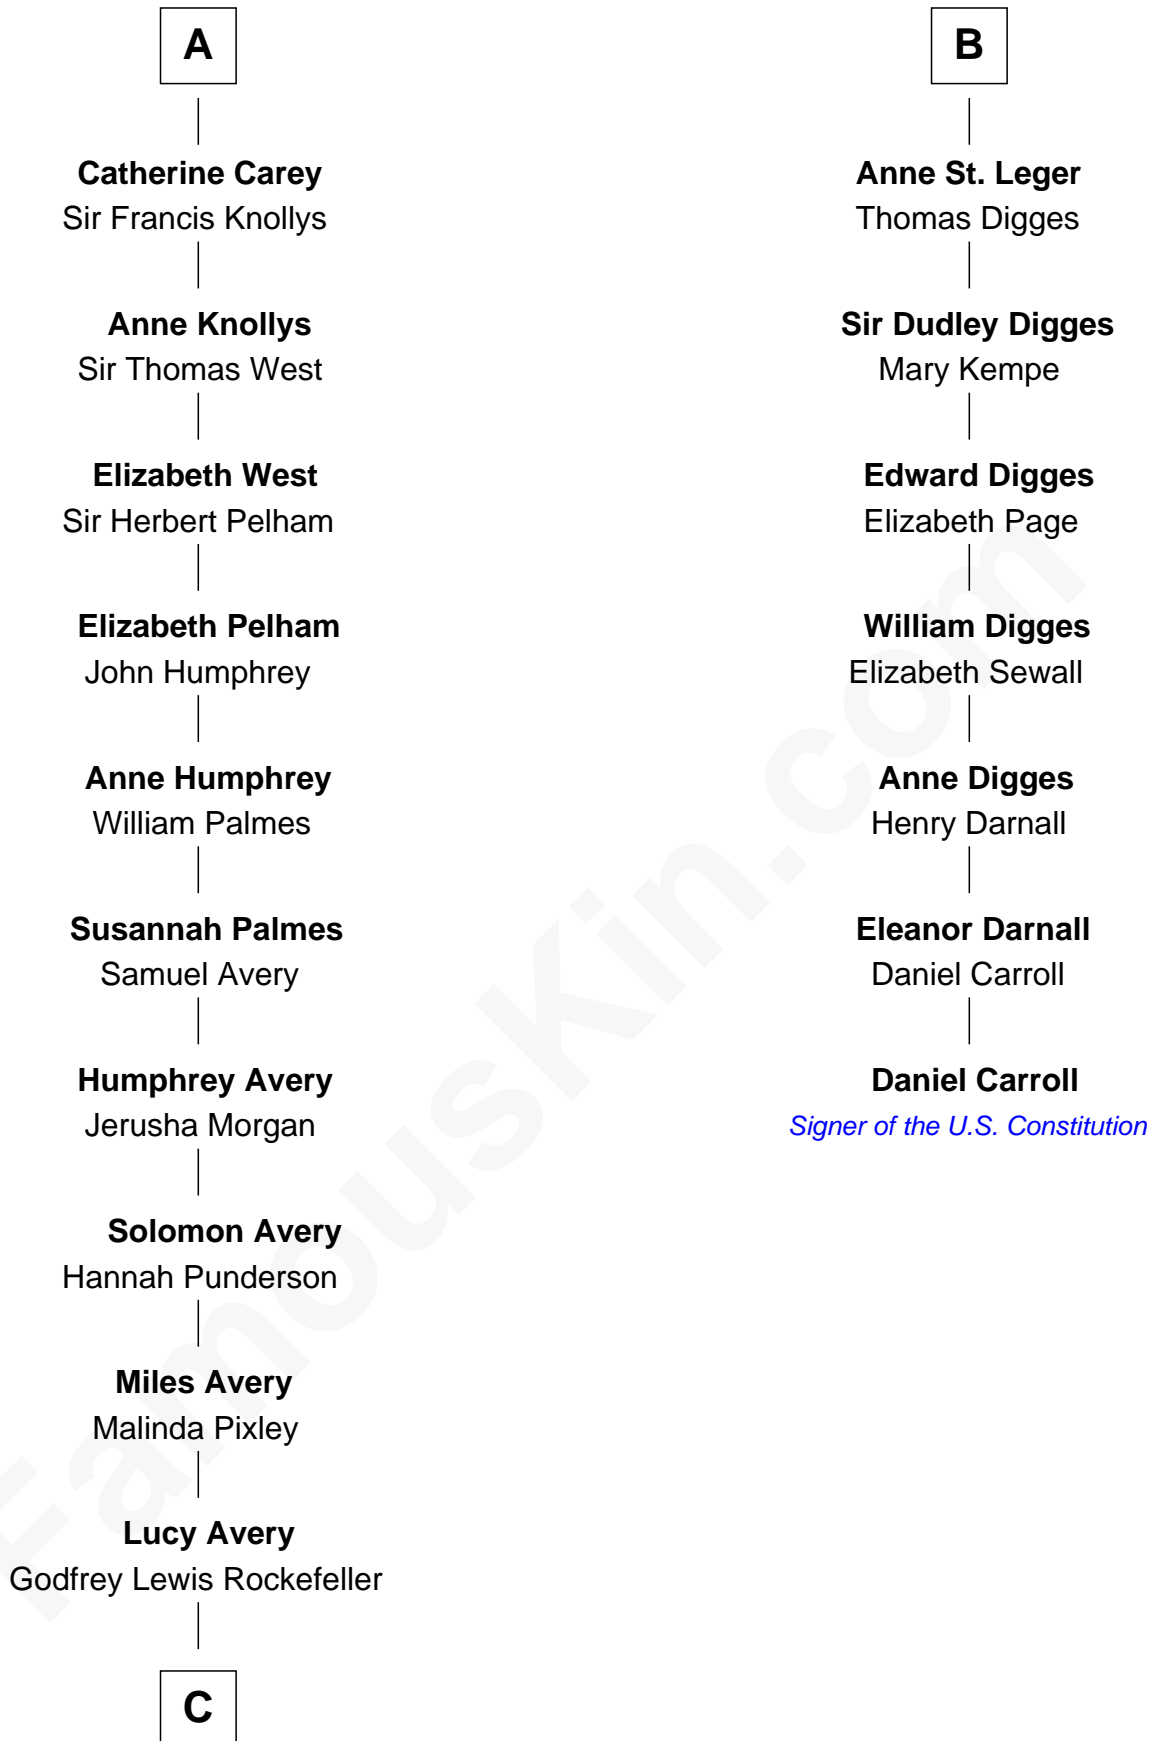

**FamousKin.com**  
**Relationship Chart of**  
**Nelson Rockefeller**  
*41st U.S. Vice-President*

**13th cousin 7 times removed of**  
**Daniel Carroll**  
*Signer of the U.S. Constitution*

**C**

—  
**William Avery Rockefeller**

Eliza Davison

—  
**John Davison Rockefeller**

Laura Celestia Spelman

—  
**John Davison Rockefeller**

Abby Greene Aldrich

—  
**Nelson Rockefeller**

*41st U.S. Vice-President*

FamousKin.com