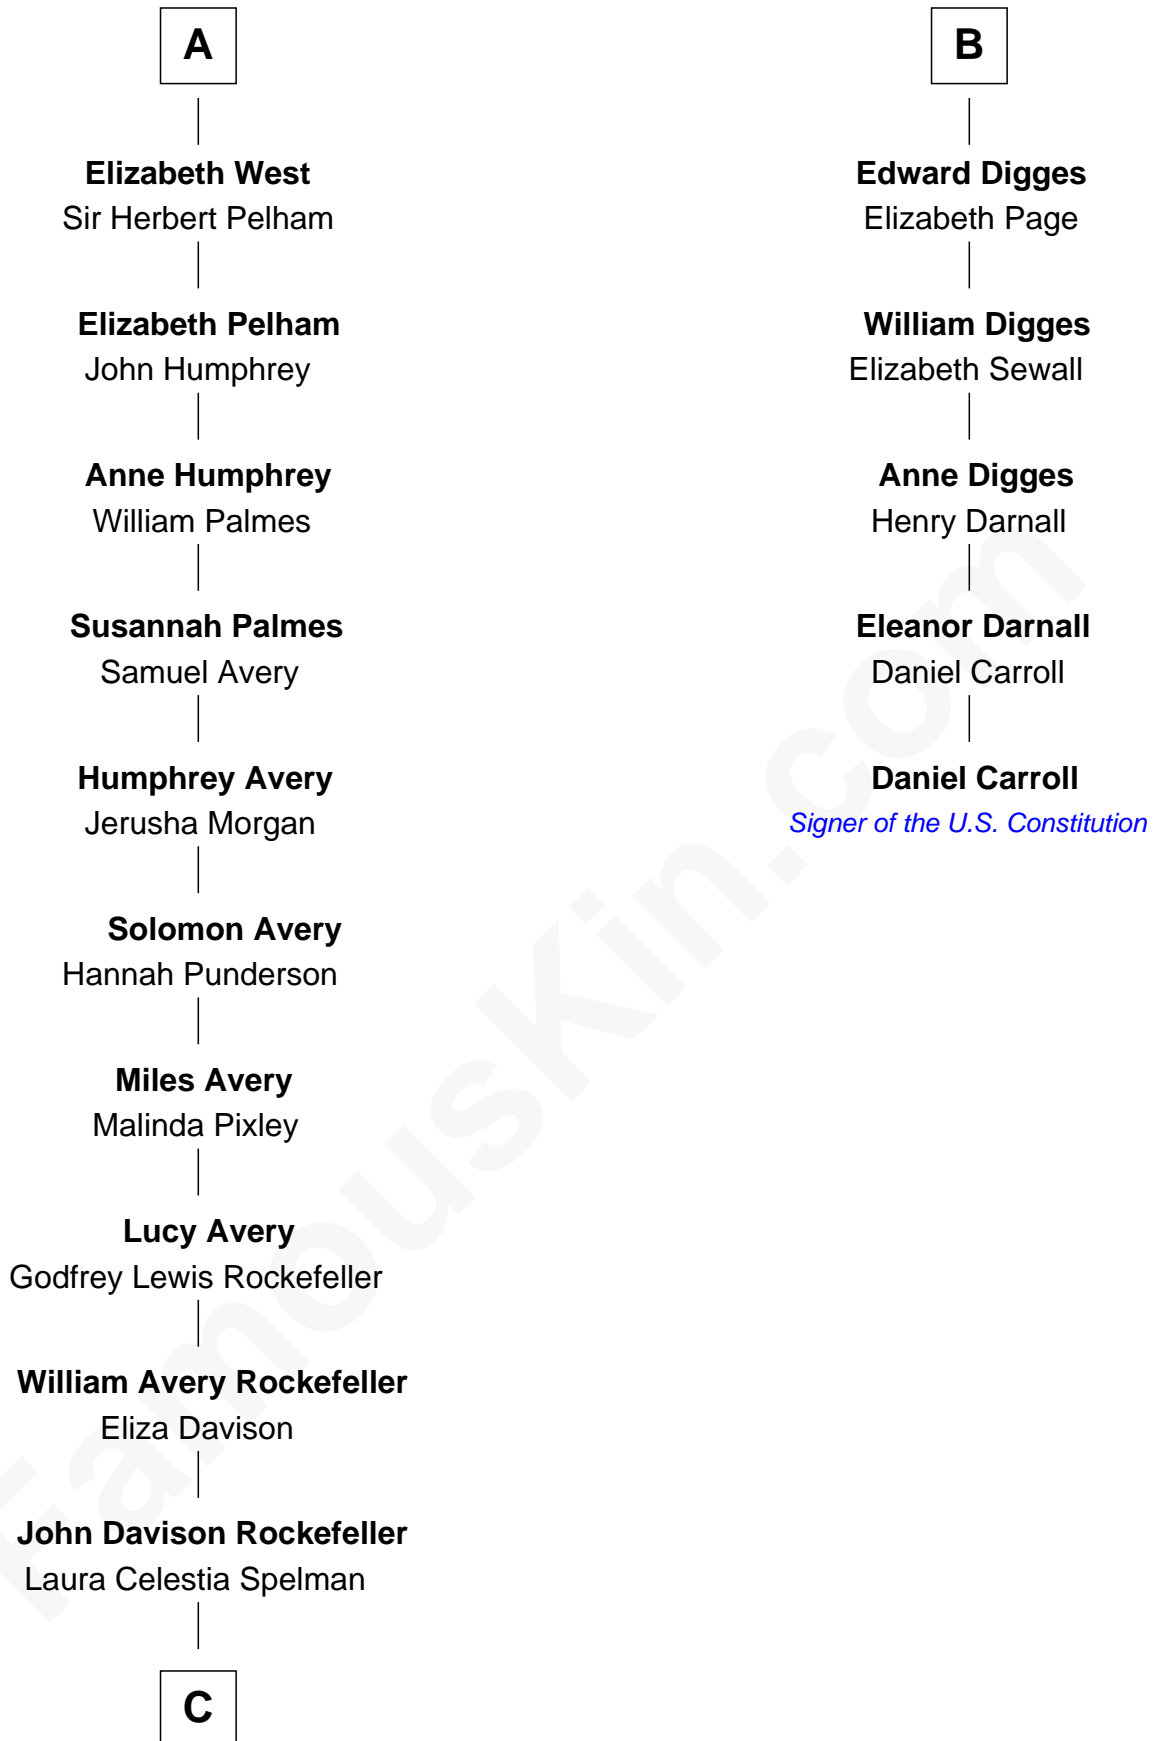

# FamousKin.com Relationship Chart of

**Nelson Rockefeller**

*41st U.S. Vice-President*

11th cousin 7 times removed of

**Daniel Carroll**

*Signer of the U.S. Constitution*

**John of Gaunt**

Katherine Roet

**Sir William Carey**

Mary Boleyn

**Catherine Carey**

Sir Francis Knollys

**Anne Knollys**

Sir Thomas West

**A**

**Joan Beaufort**

Sir Warham St. Leger

**Anne St. Leger**

Thomas Digges

**Sir Dudley Digges**

Mary Kempe

**B**

**C**

—  
**John Davison Rockefeller**

Abby Greene Aldrich

—  
**Nelson Rockefeller**

*41st U.S. Vice-President*

FamousKin.com