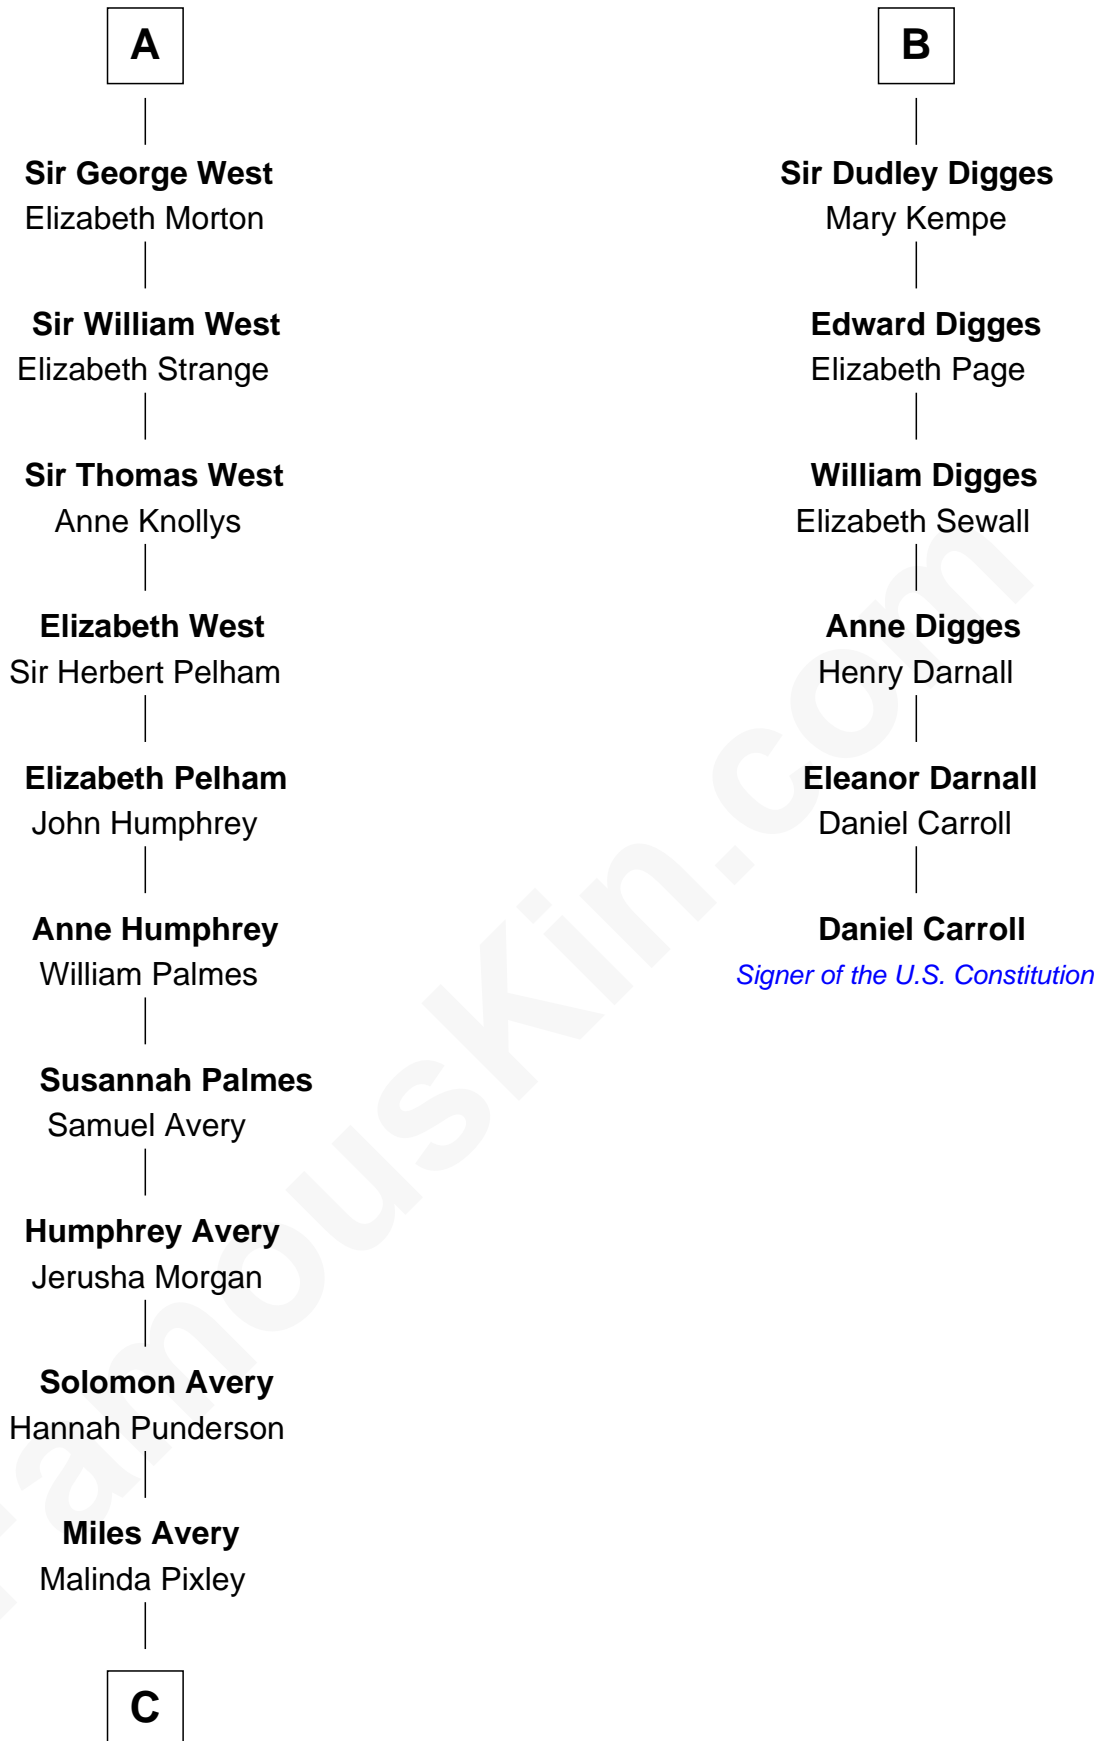

FamousKin.com
Relationship Chart of
Nelson Rockefeller
41st U.S. Vice-President

12th cousin 9 times removed of
Daniel Carroll
Signer of the U.S. Constitution

C

—
Lucy Avery

Godfrey Lewis Rockefeller

—
William Avery Rockefeller

Eliza Davison

—
John Davison Rockefeller

Laura Celestia Spelman

—
John Davison Rockefeller

Abby Greene Aldrich

—
Nelson Rockefeller

41st U.S. Vice-President

FamousKin.com