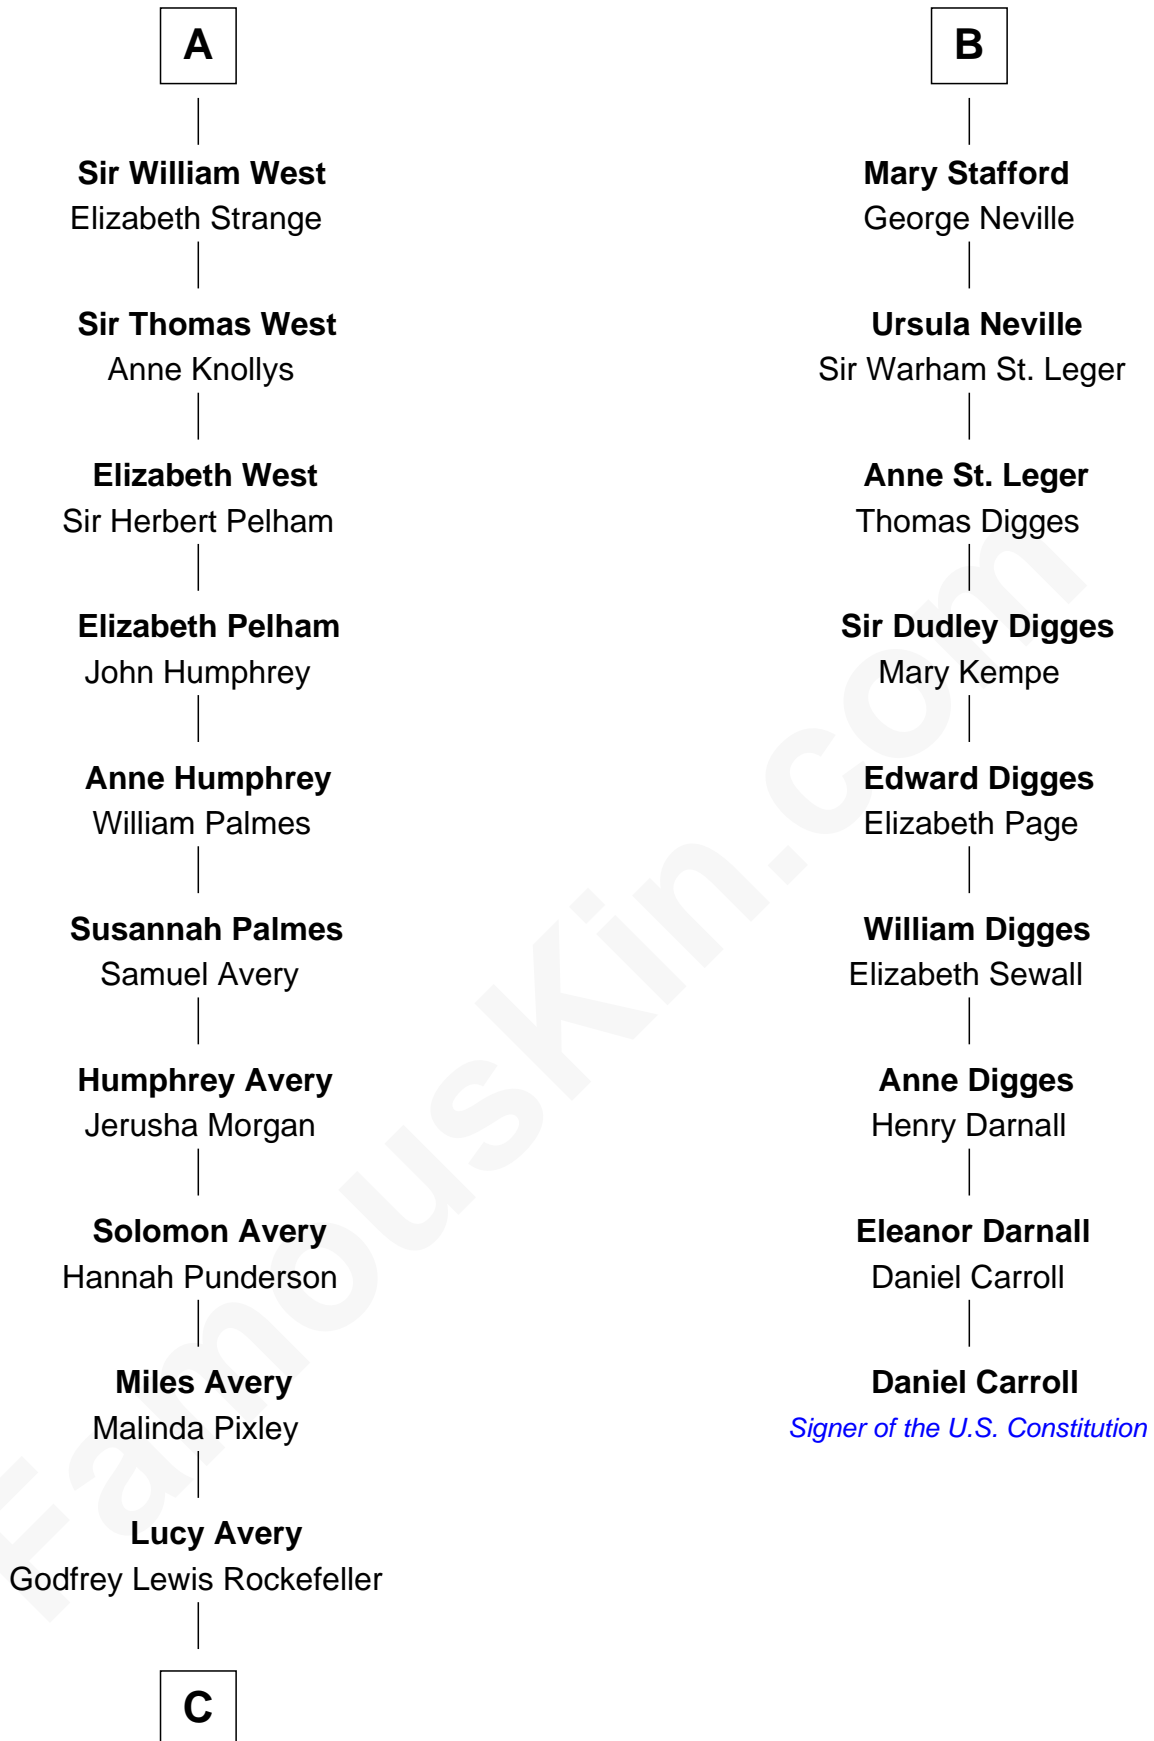

FamousKin.com
Relationship Chart of
Nelson Rockefeller
41st U.S. Vice-President

15th cousin 5 times removed of
Daniel Carroll
Signer of the U.S. Constitution

C

—
William Avery Rockefeller

Eliza Davison

—
John Davison Rockefeller

Laura Celestia Spelman

—
John Davison Rockefeller

Abby Greene Aldrich

—
Nelson Rockefeller

41st U.S. Vice-President

FamousKin.com