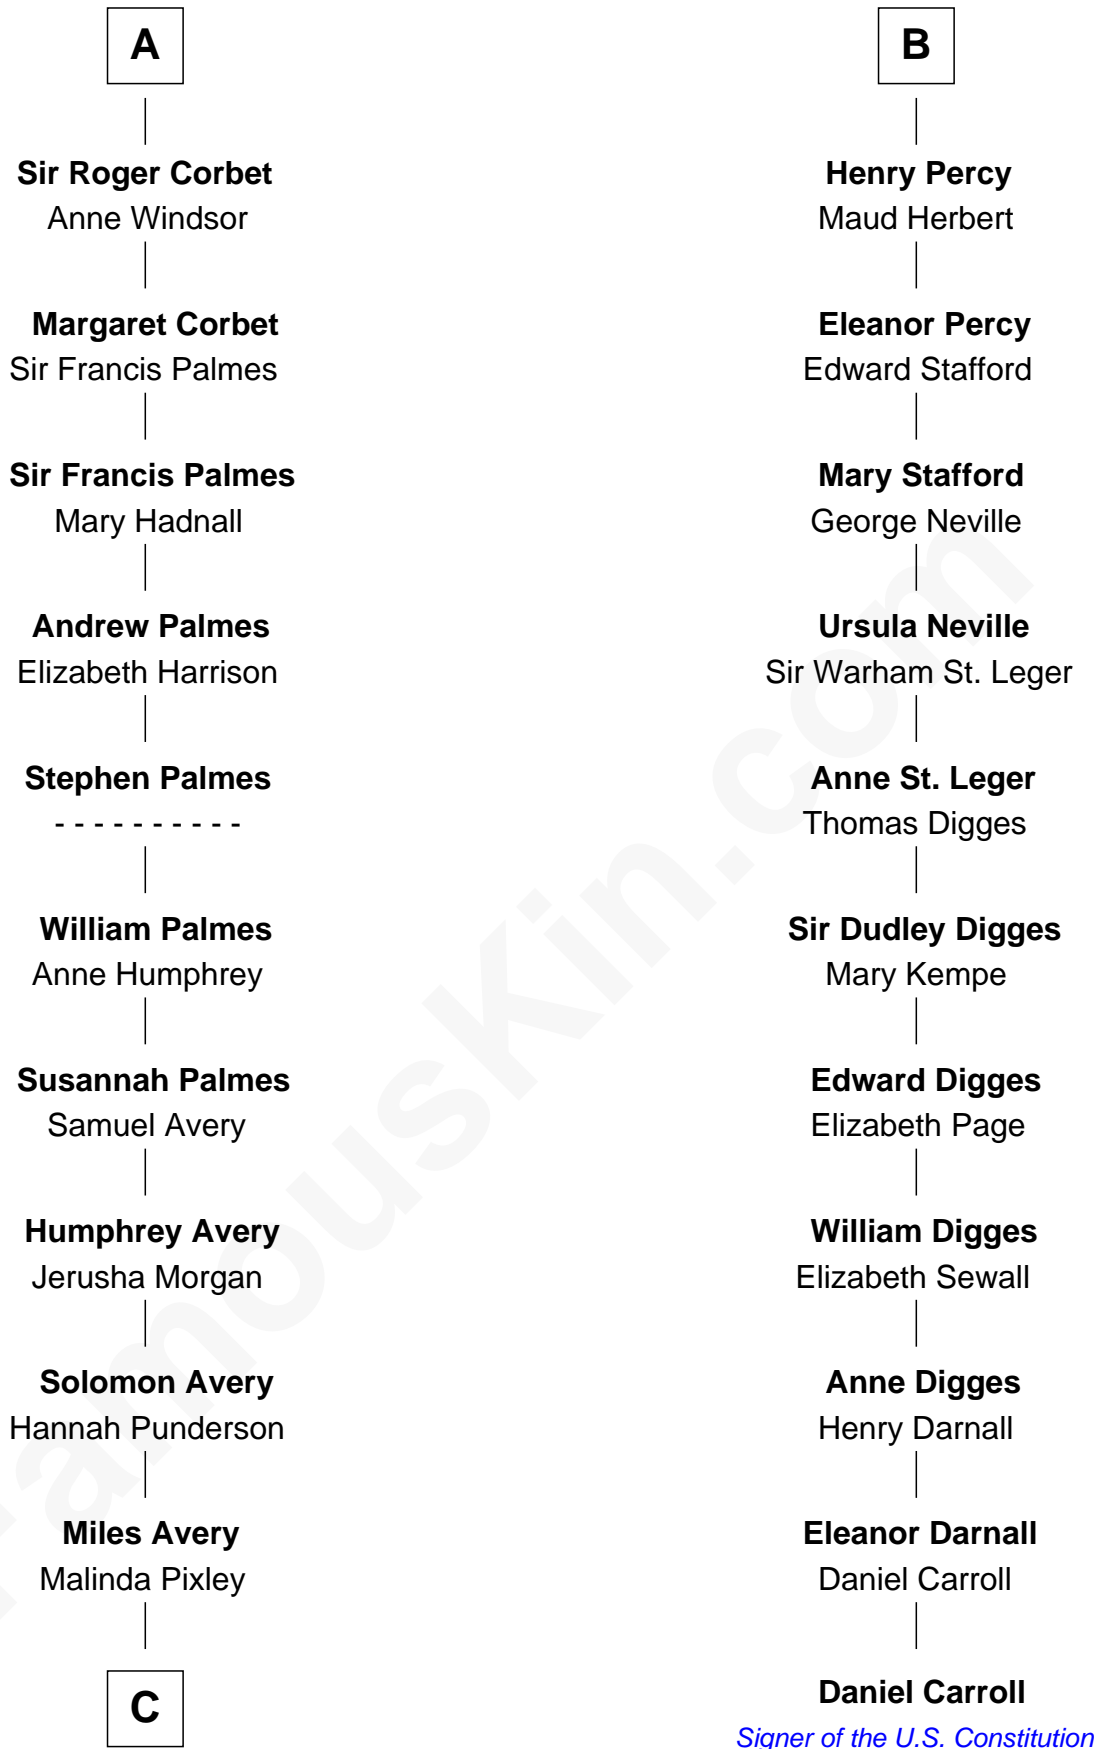

FamousKin.com Relationship Chart of

Nelson Rockefeller

41st U.S. Vice-President

17th cousin 4 times removed of

Daniel Carroll

Signer of the U.S. Constitution

C

—
Lucy Avery

Godfrey Lewis Rockefeller

—
William Avery Rockefeller

Eliza Davison

—
John Davison Rockefeller

Laura Celestia Spelman

—
John Davison Rockefeller

Abby Greene Aldrich

—
Nelson Rockefeller

41st U.S. Vice-President