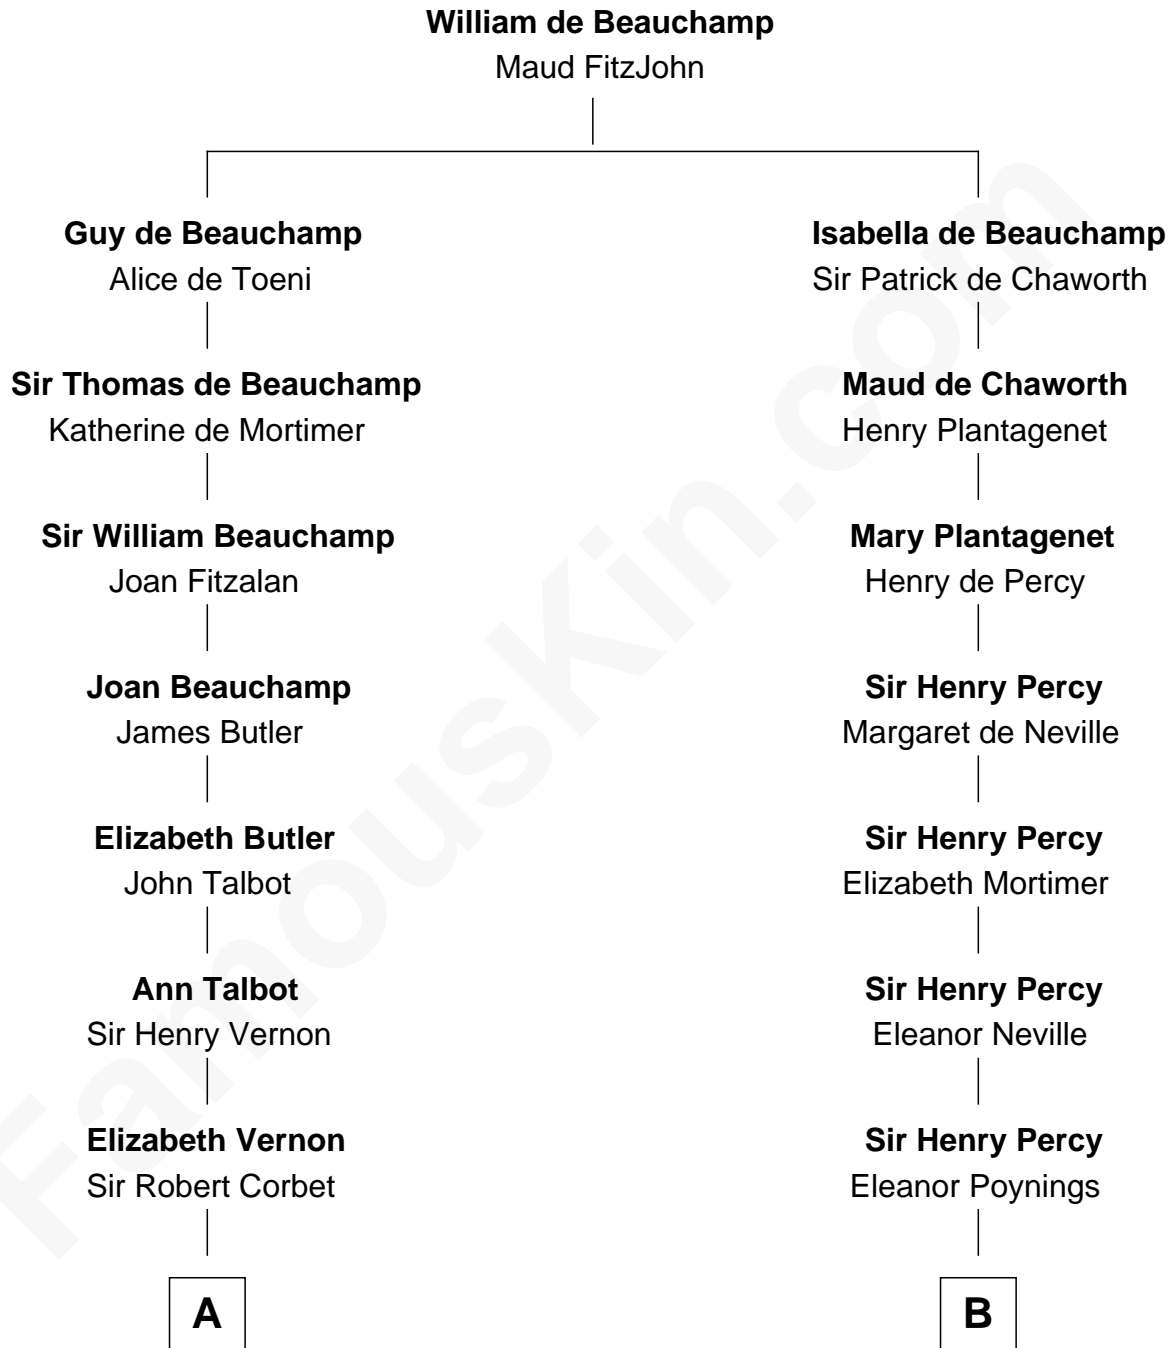

FamousKin.com Relationship Chart of

Nelson Rockefeller

41st U.S. Vice-President

17th cousin 4 times removed of

Daniel Carroll

Signer of the U.S. Constitution

C

—
Lucy Avery

Godfrey Lewis Rockefeller

—
William Avery Rockefeller

Eliza Davison

—
John Davison Rockefeller

Laura Celestia Spelman

—
John Davison Rockefeller

Abby Greene Aldrich

—
Nelson Rockefeller

41st U.S. Vice-President