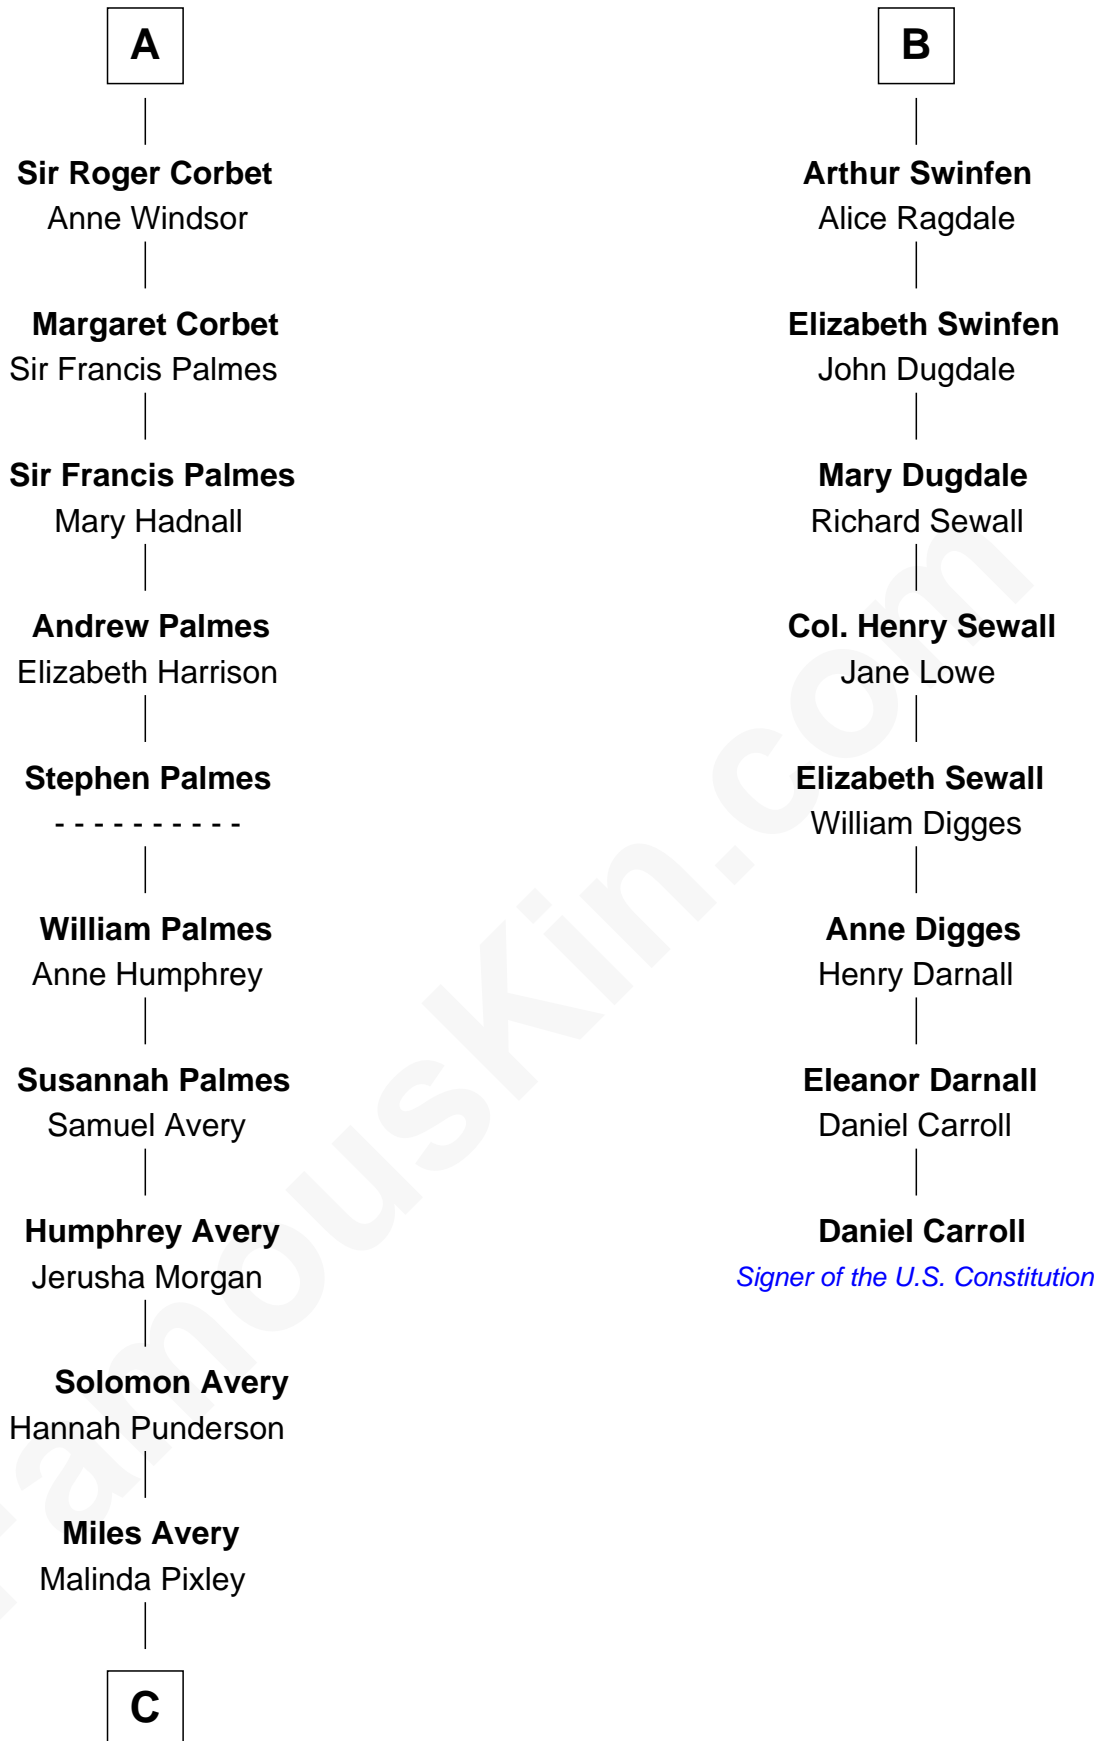

FamousKin.com
Relationship Chart of
Nelson Rockefeller
41st U.S. Vice-President

14th cousin 7 times removed of
Daniel Carroll
Signer of the U.S. Constitution

C

—
Lucy Avery

Godfrey Lewis Rockefeller

—
William Avery Rockefeller

Eliza Davison

—
John Davison Rockefeller

Laura Celestia Spelman

—
John Davison Rockefeller

Abby Greene Aldrich

—
Nelson Rockefeller

41st U.S. Vice-President