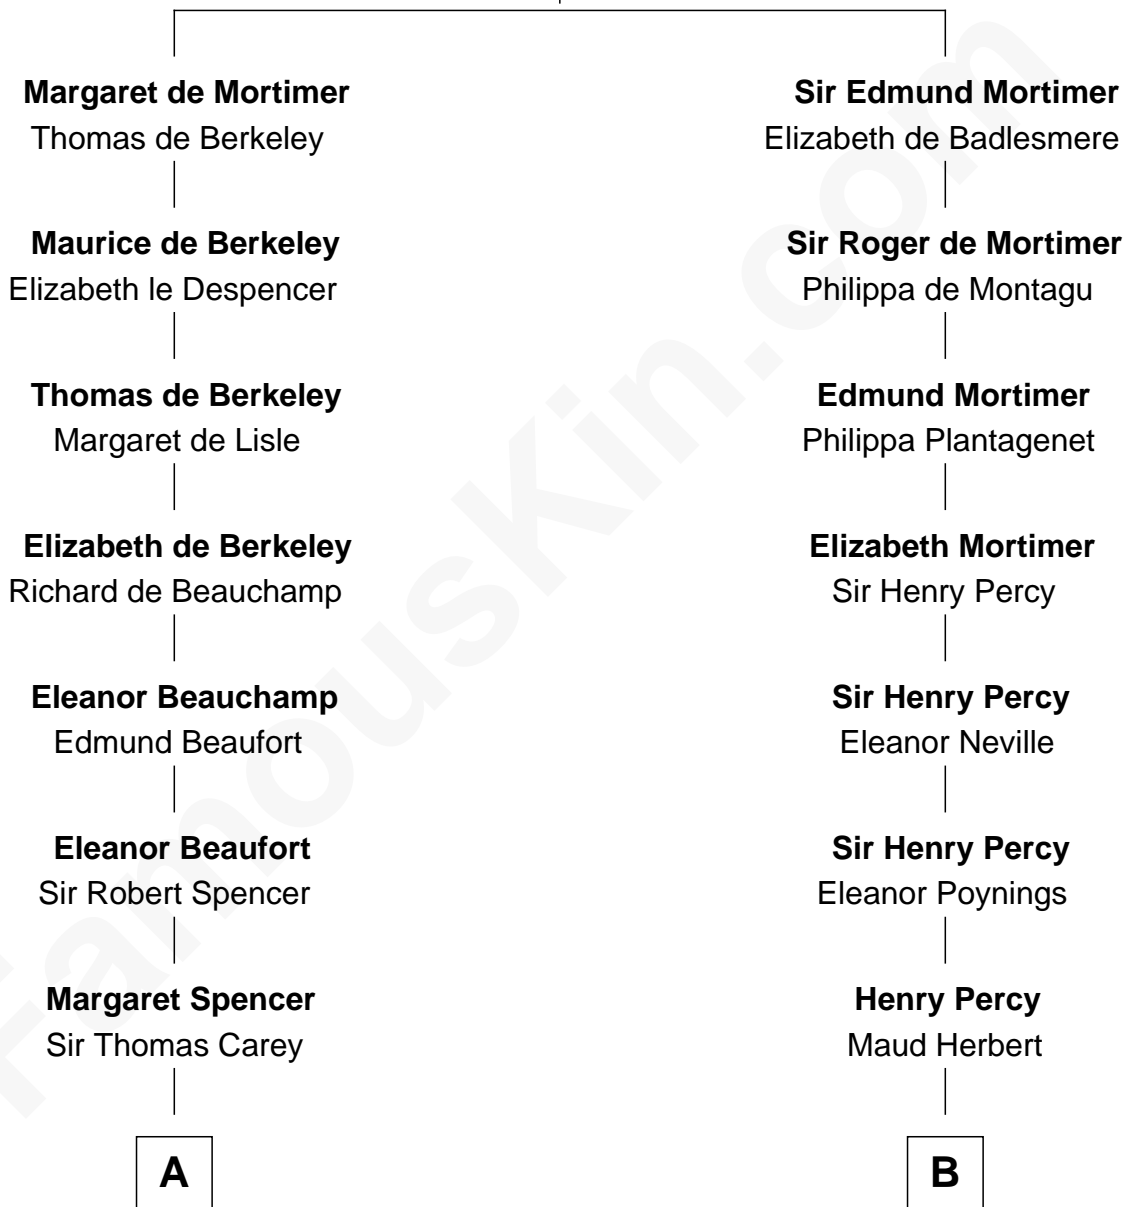

FamousKin.com Relationship Chart of

Nelson Rockefeller

41st U.S. Vice-President

16th cousin 5 times removed of

Daniel Carroll

Signer of the U.S. Constitution

Roger de Mortimer

Joan de Geneville

A

Sir William Carey

Mary Boleyn

Catherine Carey

Sir Francis Knollys

Anne Knollys

Sir Thomas West

Elizabeth West